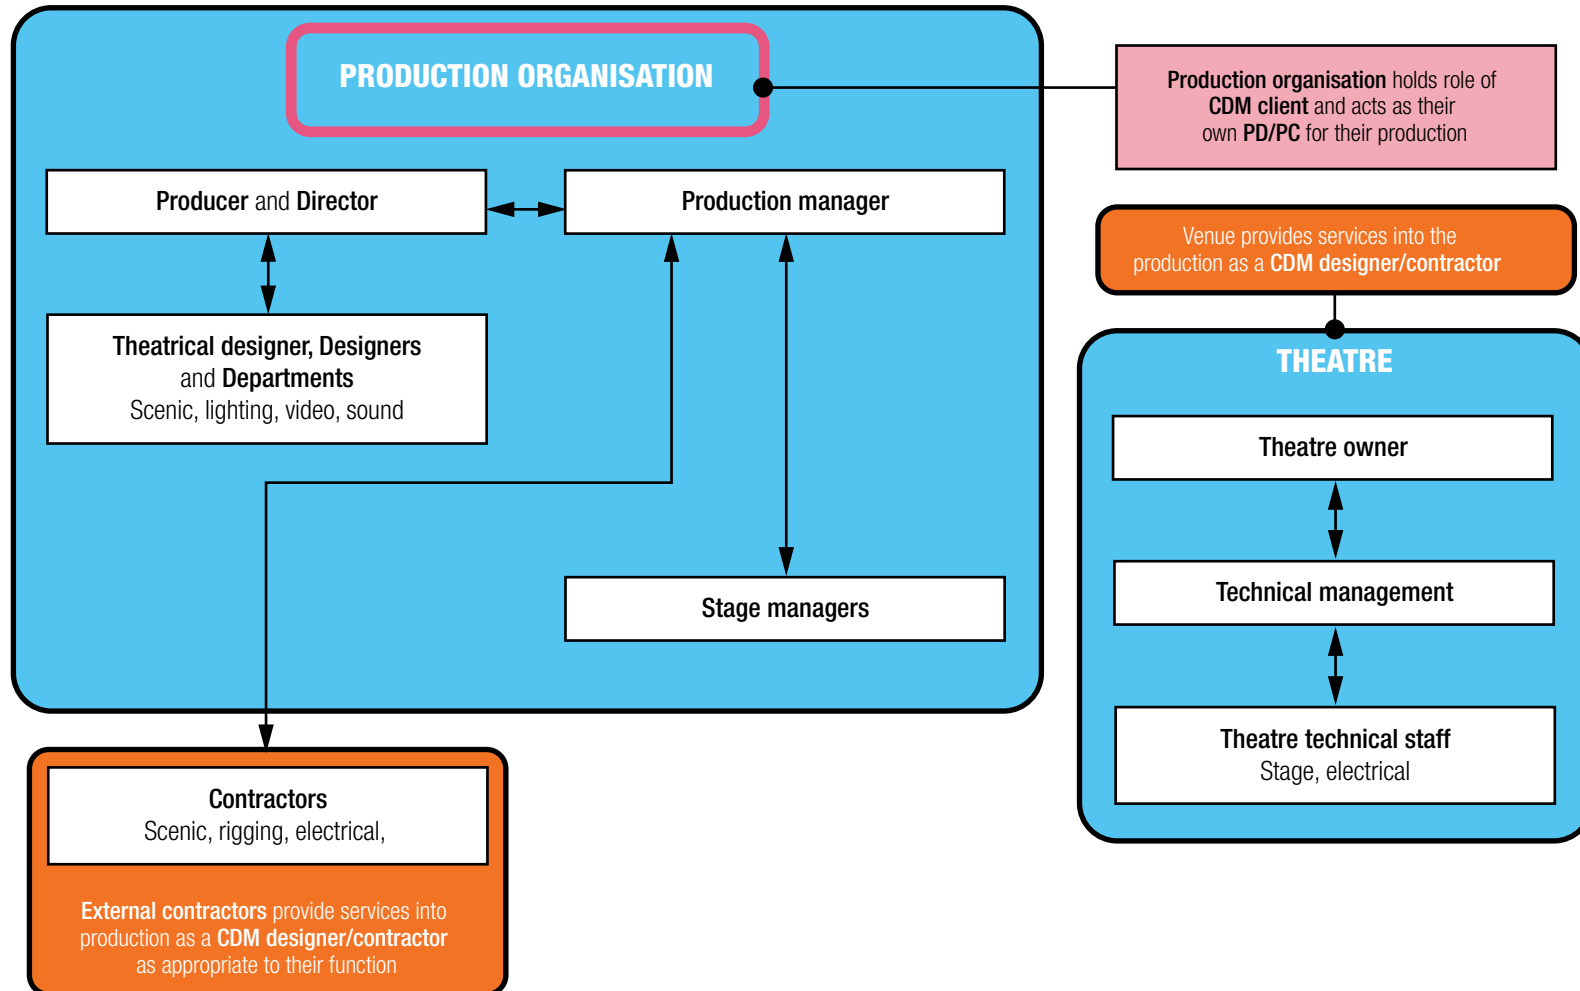

Theatre and performing arts

Organogram key

An organisation / company

CDM Client / Principal designer (PD) /
Principal contractor (PC) role holders

CDM Designer / contractor role holders

Separate construction project

Job title

Denotes a typical entertainment industry job title/function*

* CDM role holder/s may discharge their duties with assistance of those who work under their control forming part of their project team. This is achieved through the project team's normal functions

CDM role allocation for a typical touring production taking place at a receiving house eg London's West End

Note: Some production organisations will have in house workshops