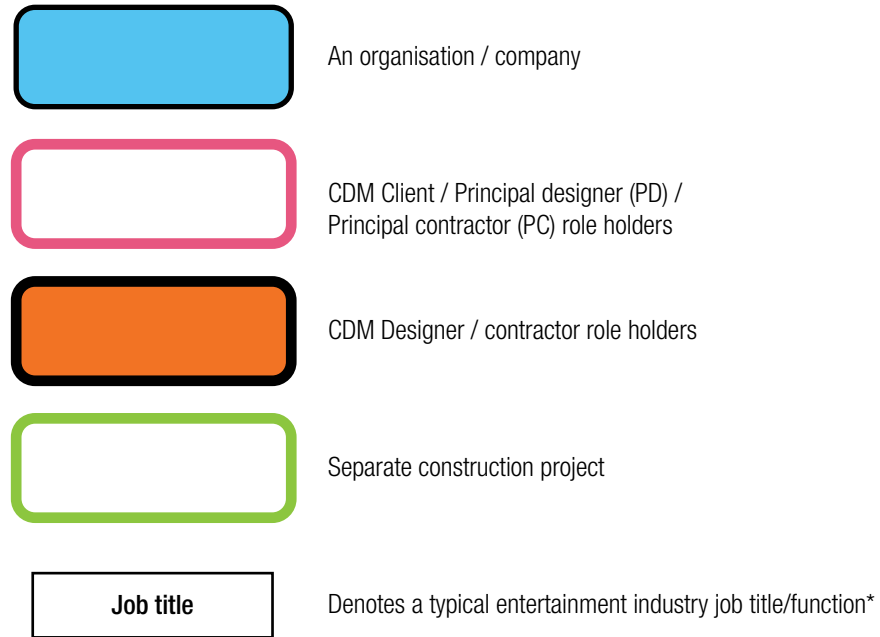

## Organogram key

\* CDM role holder/s may discharge their duties with assistance of those who work under their control forming part of their project team. This is achieved through the project team's normal functions