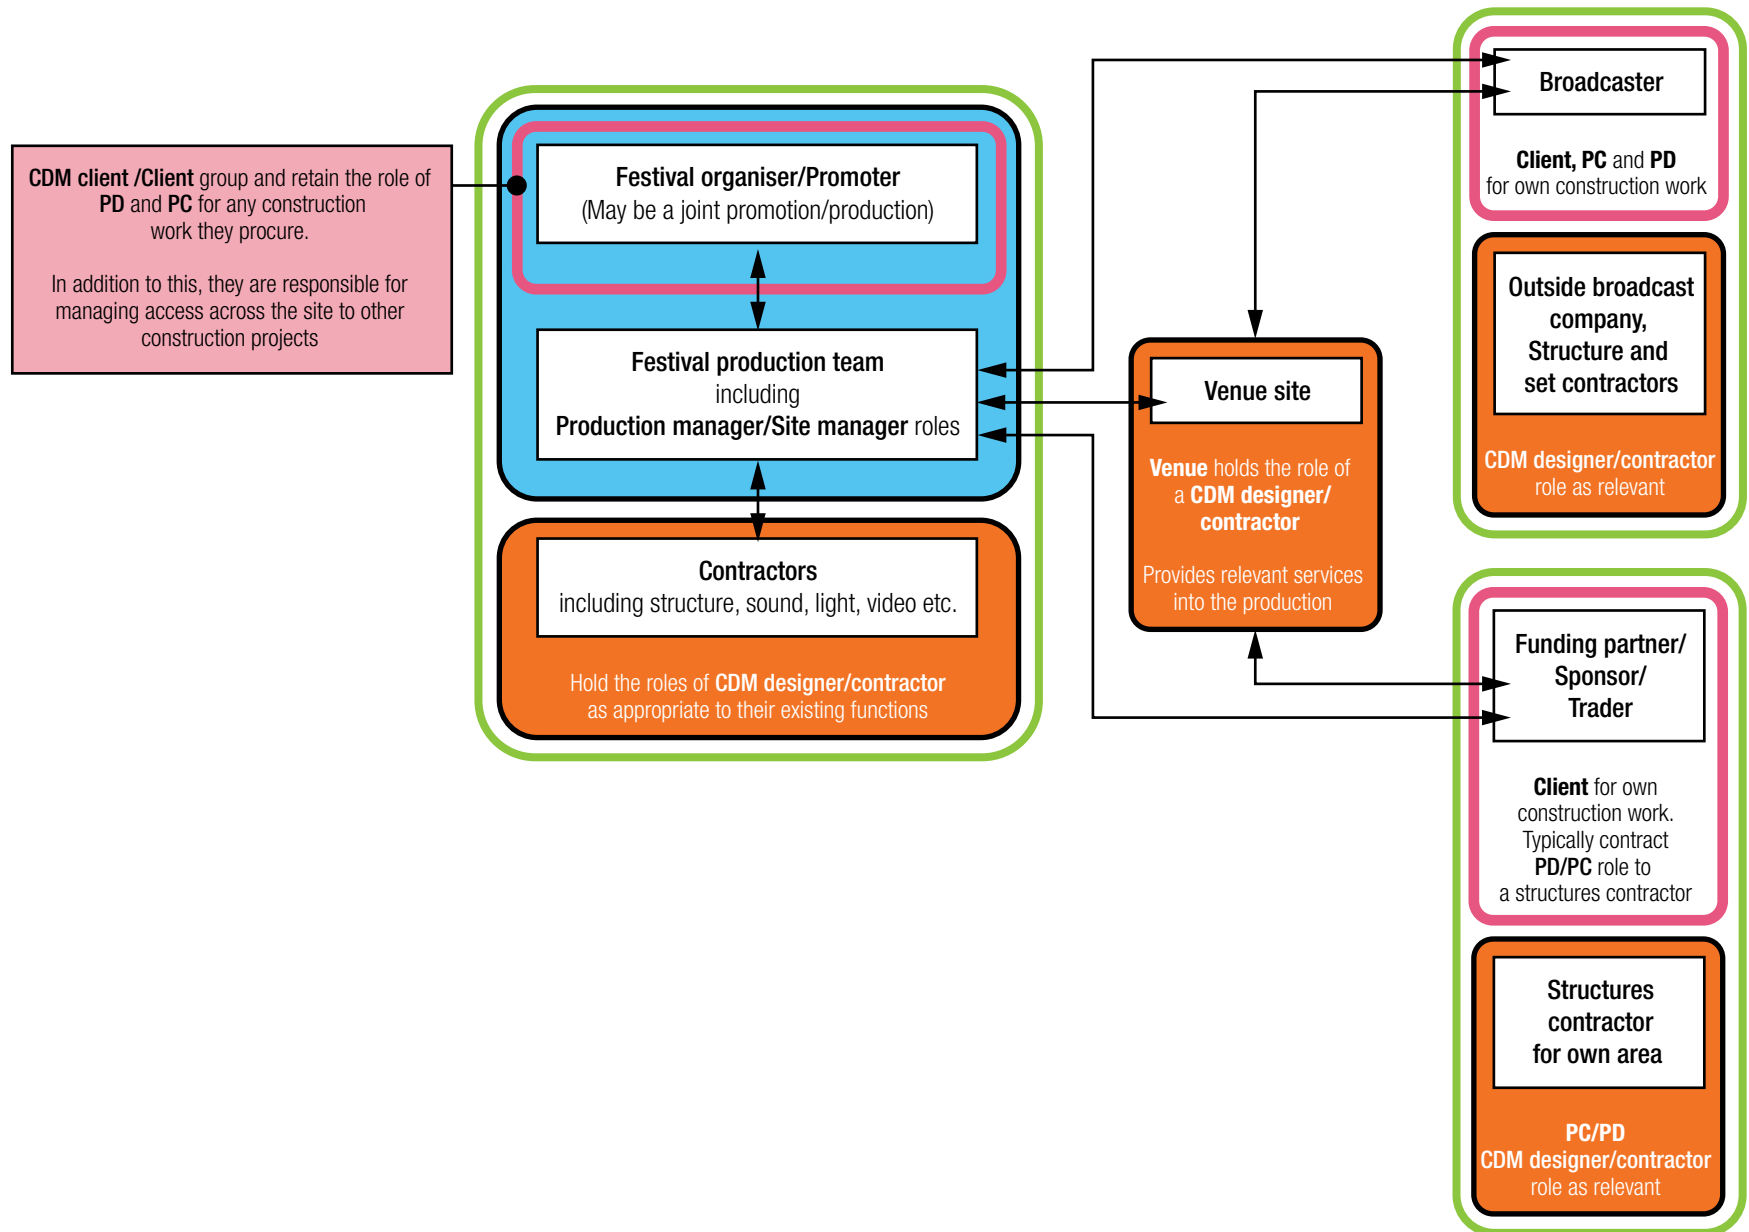

CDM role allocation for a typical green field festival

Not all roles may exist in all arrangements