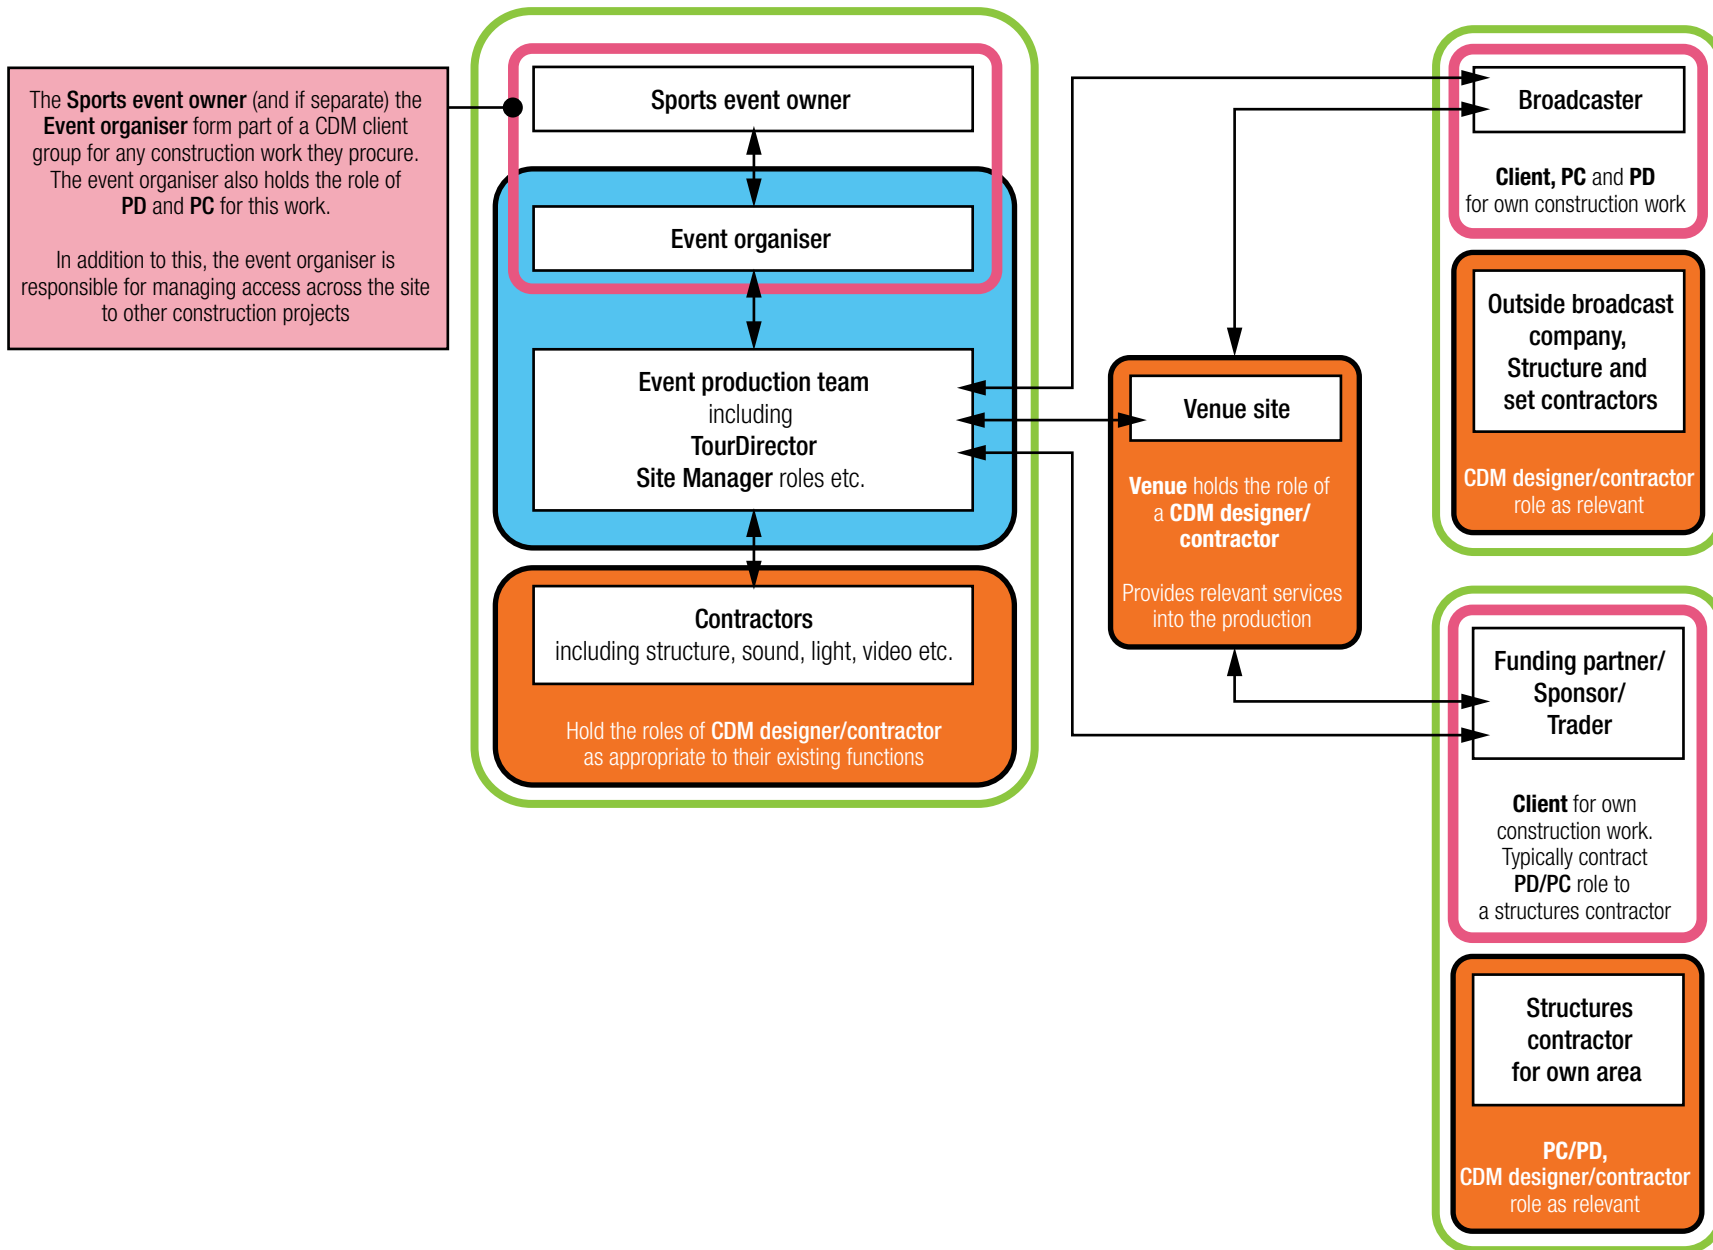

Live event

Organogram key

* CDM role holder/s may discharge their duties with assistance of those who work under their control forming part of their project team. This is achieved through the project team's normal functions

CDM role allocation for a typical sports event

Not all roles may exist in all arrangements