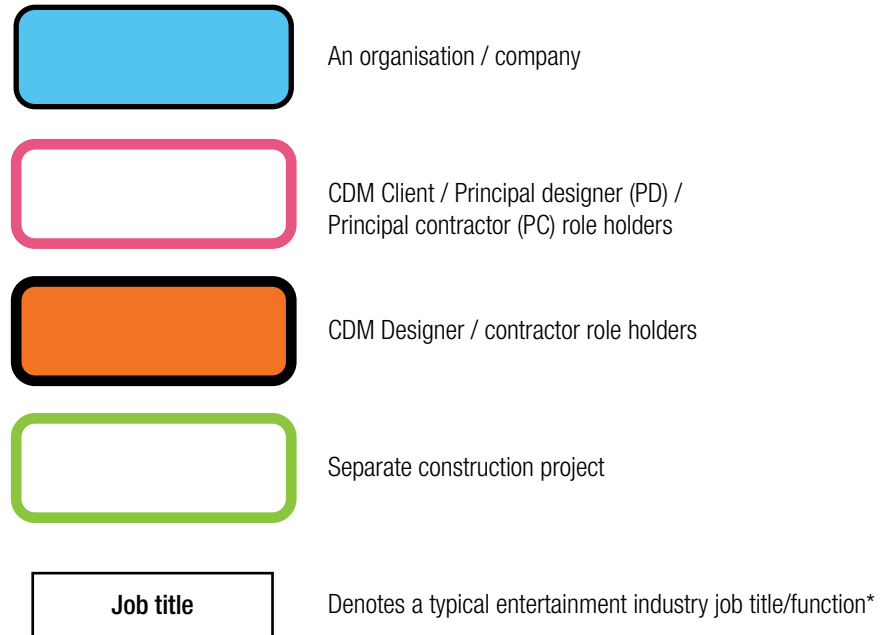

Live event

Organogram key

* CDM role holder/s may discharge their duties with assistance of those who work under their control forming part of their project team. This is achieved through the project team's normal functions