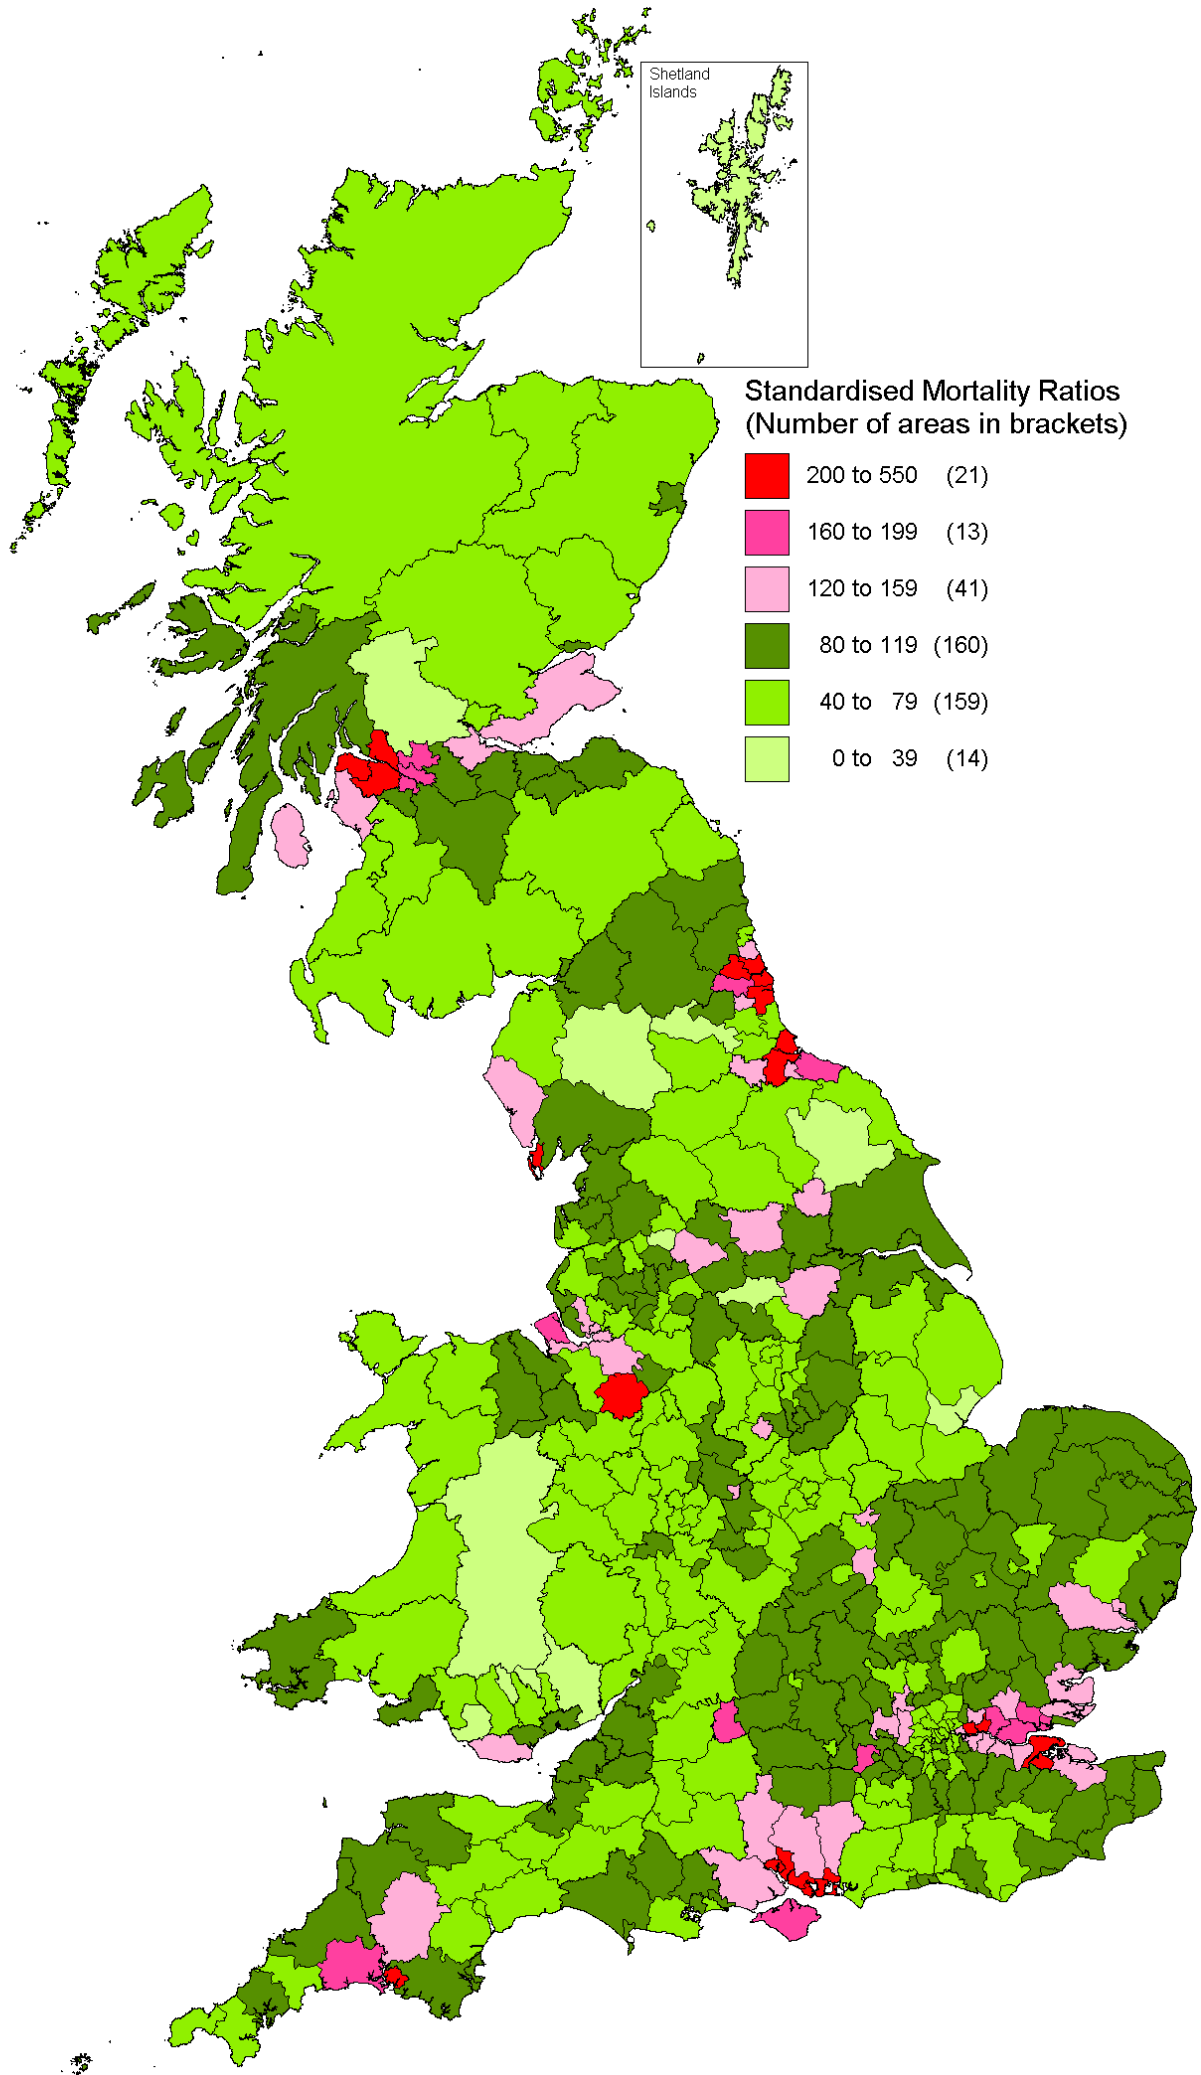

Male Mesothelioma Standardised Mortality Ratios (SMRs) for the West Midlands 1981 - 2005

Full report can be found at <http://www.hse.gov.uk/statistics/causdis/mesothelioma/factsheets.htm>

Female Mesothelioma Standardised Mortality Ratios (SMRs) for the West Midlands 1981 - 2005

Full report can be found at <http://www.hse.gov.uk/statistics/causdis/mesothelioma/factsheets.htm>

Male Mesothelioma Standardised Mortality Ratios (SMRs) for Great Britain 1981 - 2005

Female Mesothelioma Standardised Mortality Ratios (SMRs) for Great Britain 1981 - 2005