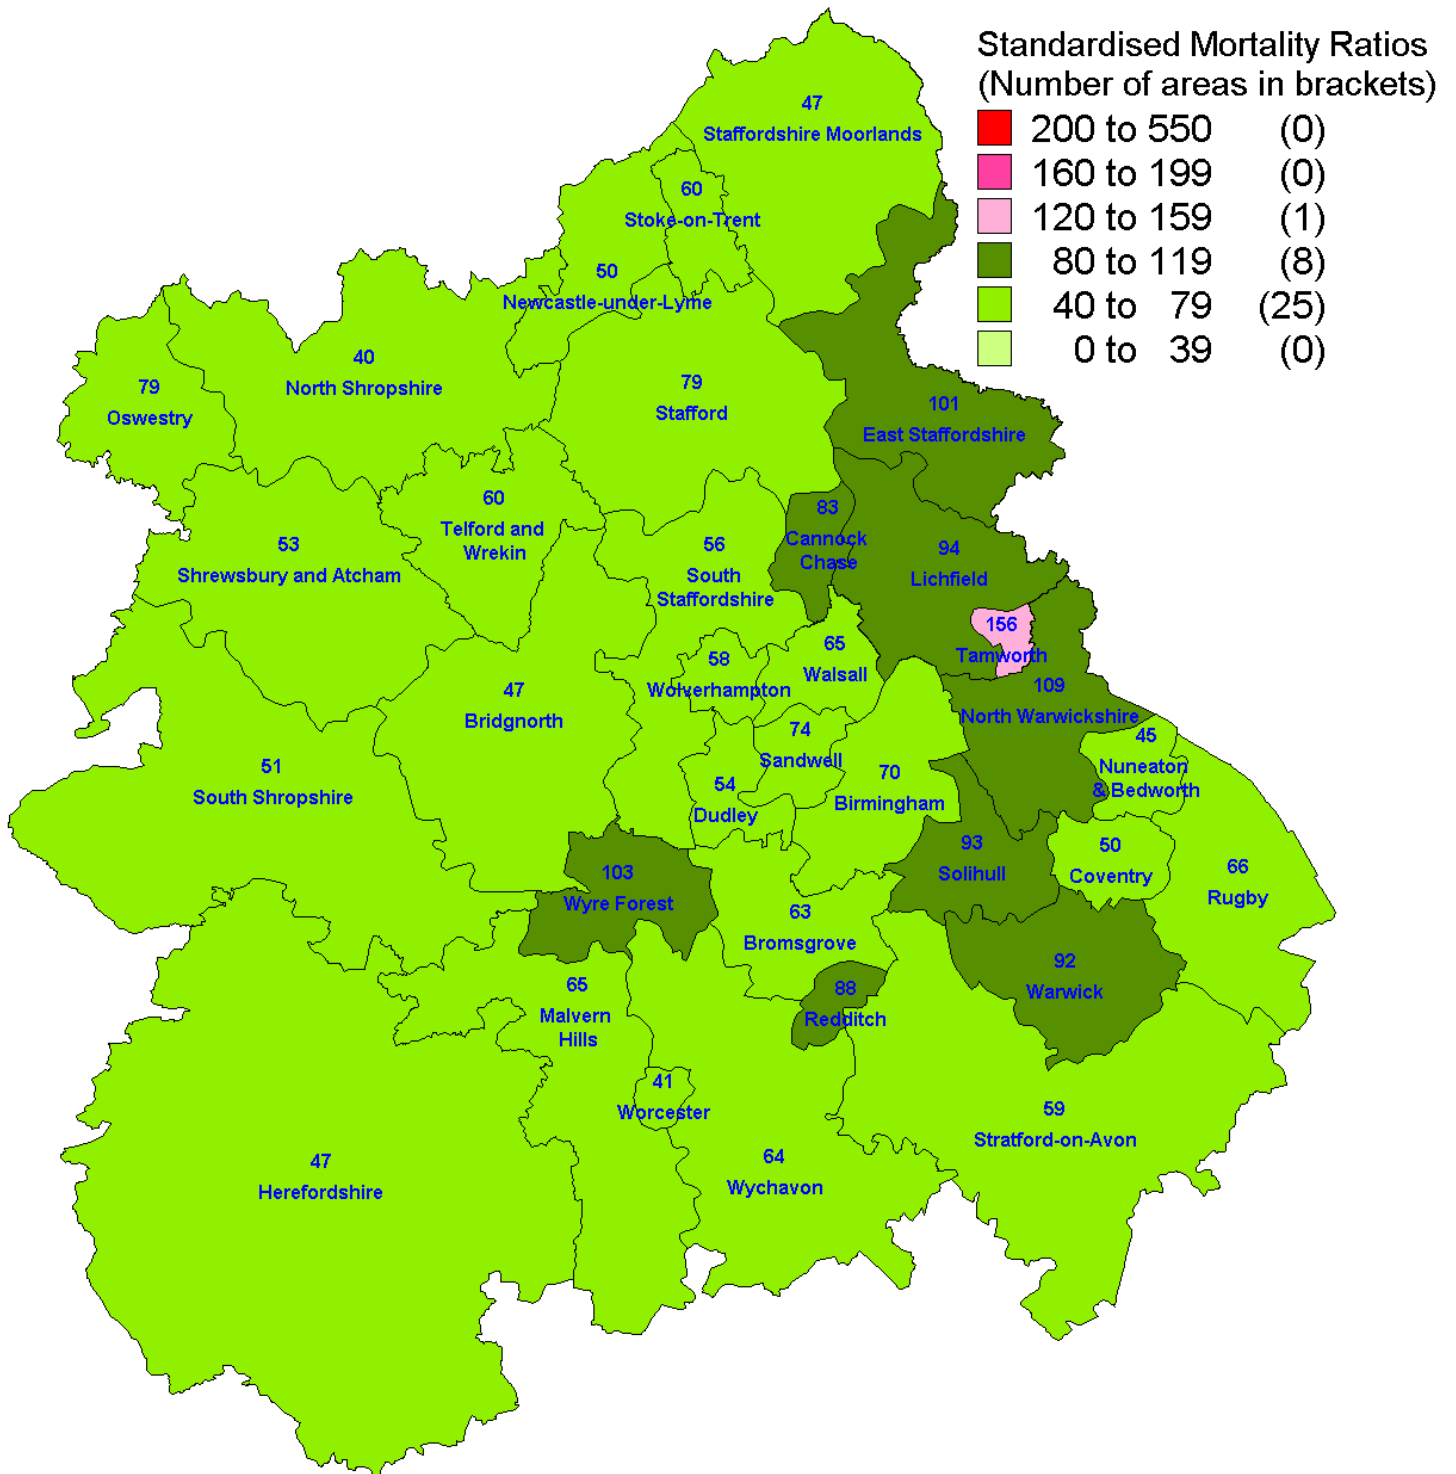

Male Mesothelioma Standardised Mortality Ratios (SMRs) for the West Midlands 1981 - 2005

Full report can be found at <http://www.hse.gov.uk/statistics/causdis/mesothelioma/factsheets.htm>

Female Mesothelioma Standardised Mortality Ratios (SMRs) for the West Midlands 1981 - 2005

Full report can be found at <http://www.hse.gov.uk/statistics/causdis/mesothelioma/factsheets.htm>

Male Mesothelioma Standardised Mortality Ratios (SMRs) for Great Britain 1981 - 2005

Female Mesothelioma Standardised Mortality Ratios (SMRs) for Great Britain 1981 - 2005