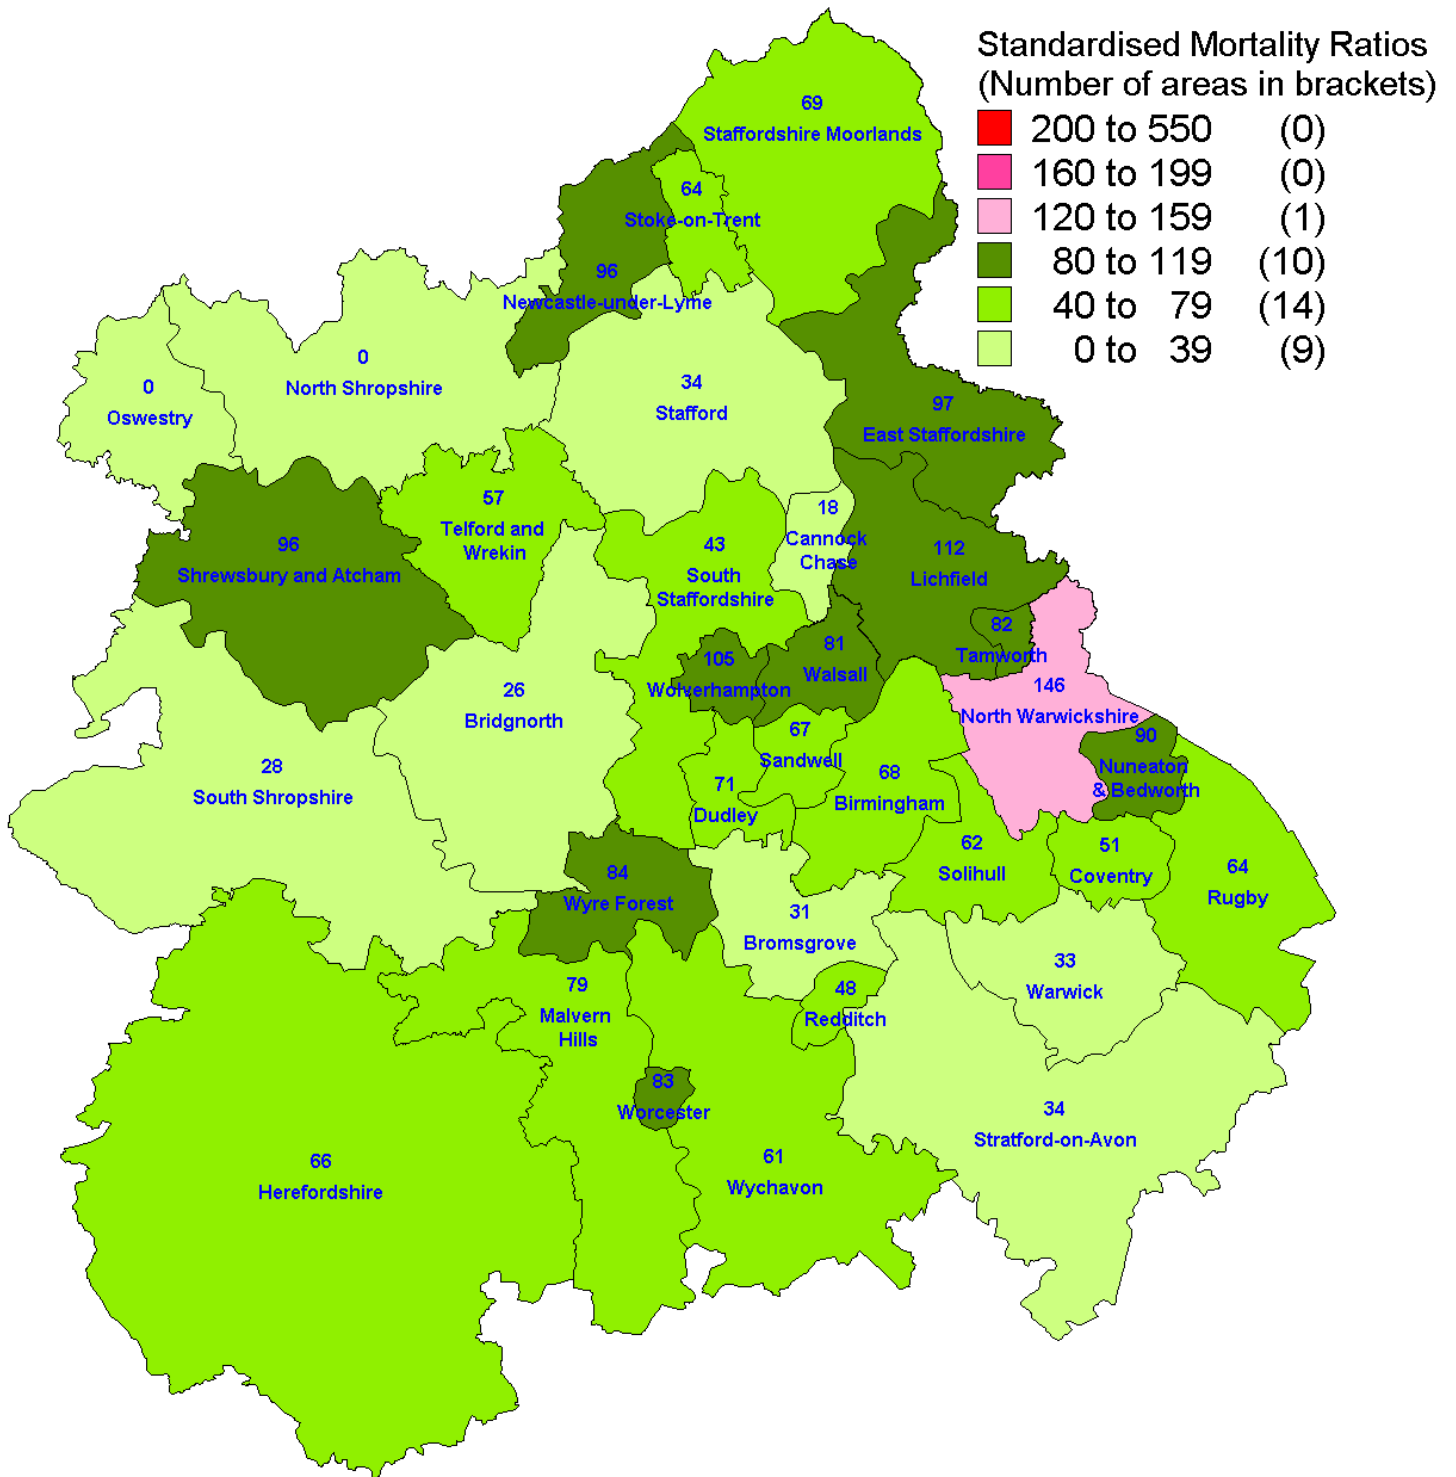

Male Mesothelioma Standardised Mortality Ratios (SMRs) for the West Midlands 1981 - 2005

Full report can be found at <http://www.hse.gov.uk/statistics/causdis/mesothelioma/factsheets.htm>

Female Mesothelioma Standardised Mortality Ratios (SMRs) for the West Midlands 1981 - 2005

Full report can be found at <http://www.hse.gov.uk/statistics/causdis/mesothelioma/factsheets.htm>

Male Mesothelioma Standardised Mortality Ratios (SMRs) for Great Britain 1981 - 2005

Female Mesothelioma Standardised Mortality Ratios (SMRs) for Great Britain 1981 - 2005