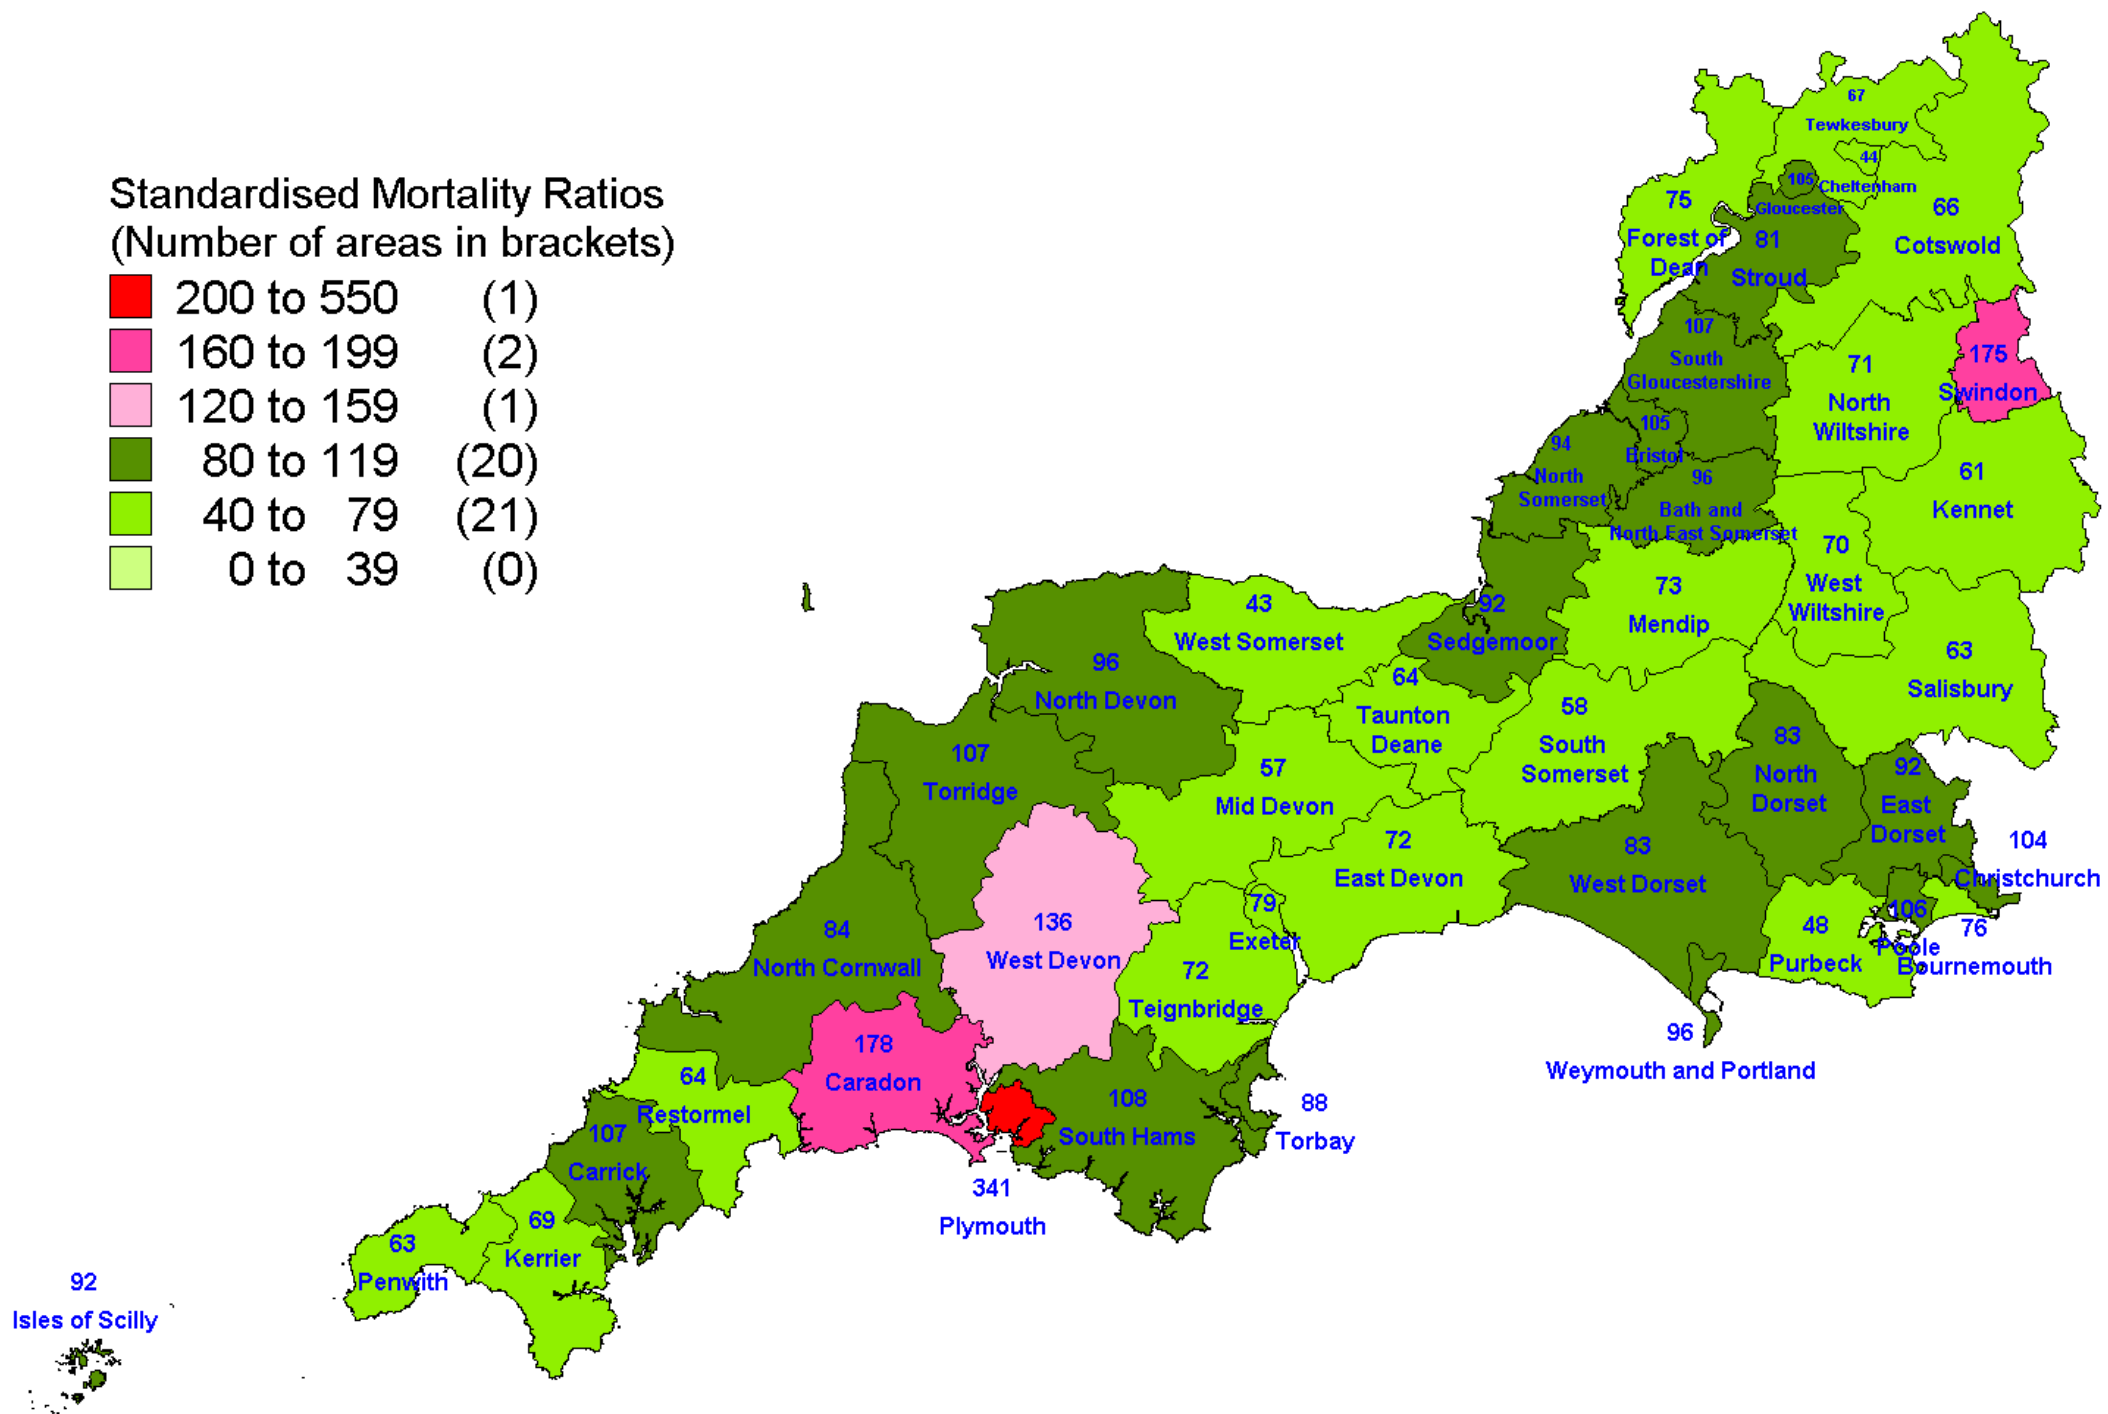

Male Mesothelioma Standardised Mortality Ratios (SMRs) for the South West 1981 - 2005

Standardised Mortality Ratios
(Number of areas in brackets)

Female Mesothelioma Standardised Mortality Ratios (SMRs) for the South East 1981 - 2005

Standardised Mortality Ratios
(Number of areas in brackets)

Male Mesothelioma Standardised Mortality Ratios (SMRs) for Great Britain 1981 - 2005

Female Mesothelioma Standardised Mortality Ratios (SMRs) for Great Britain 1981 - 2005