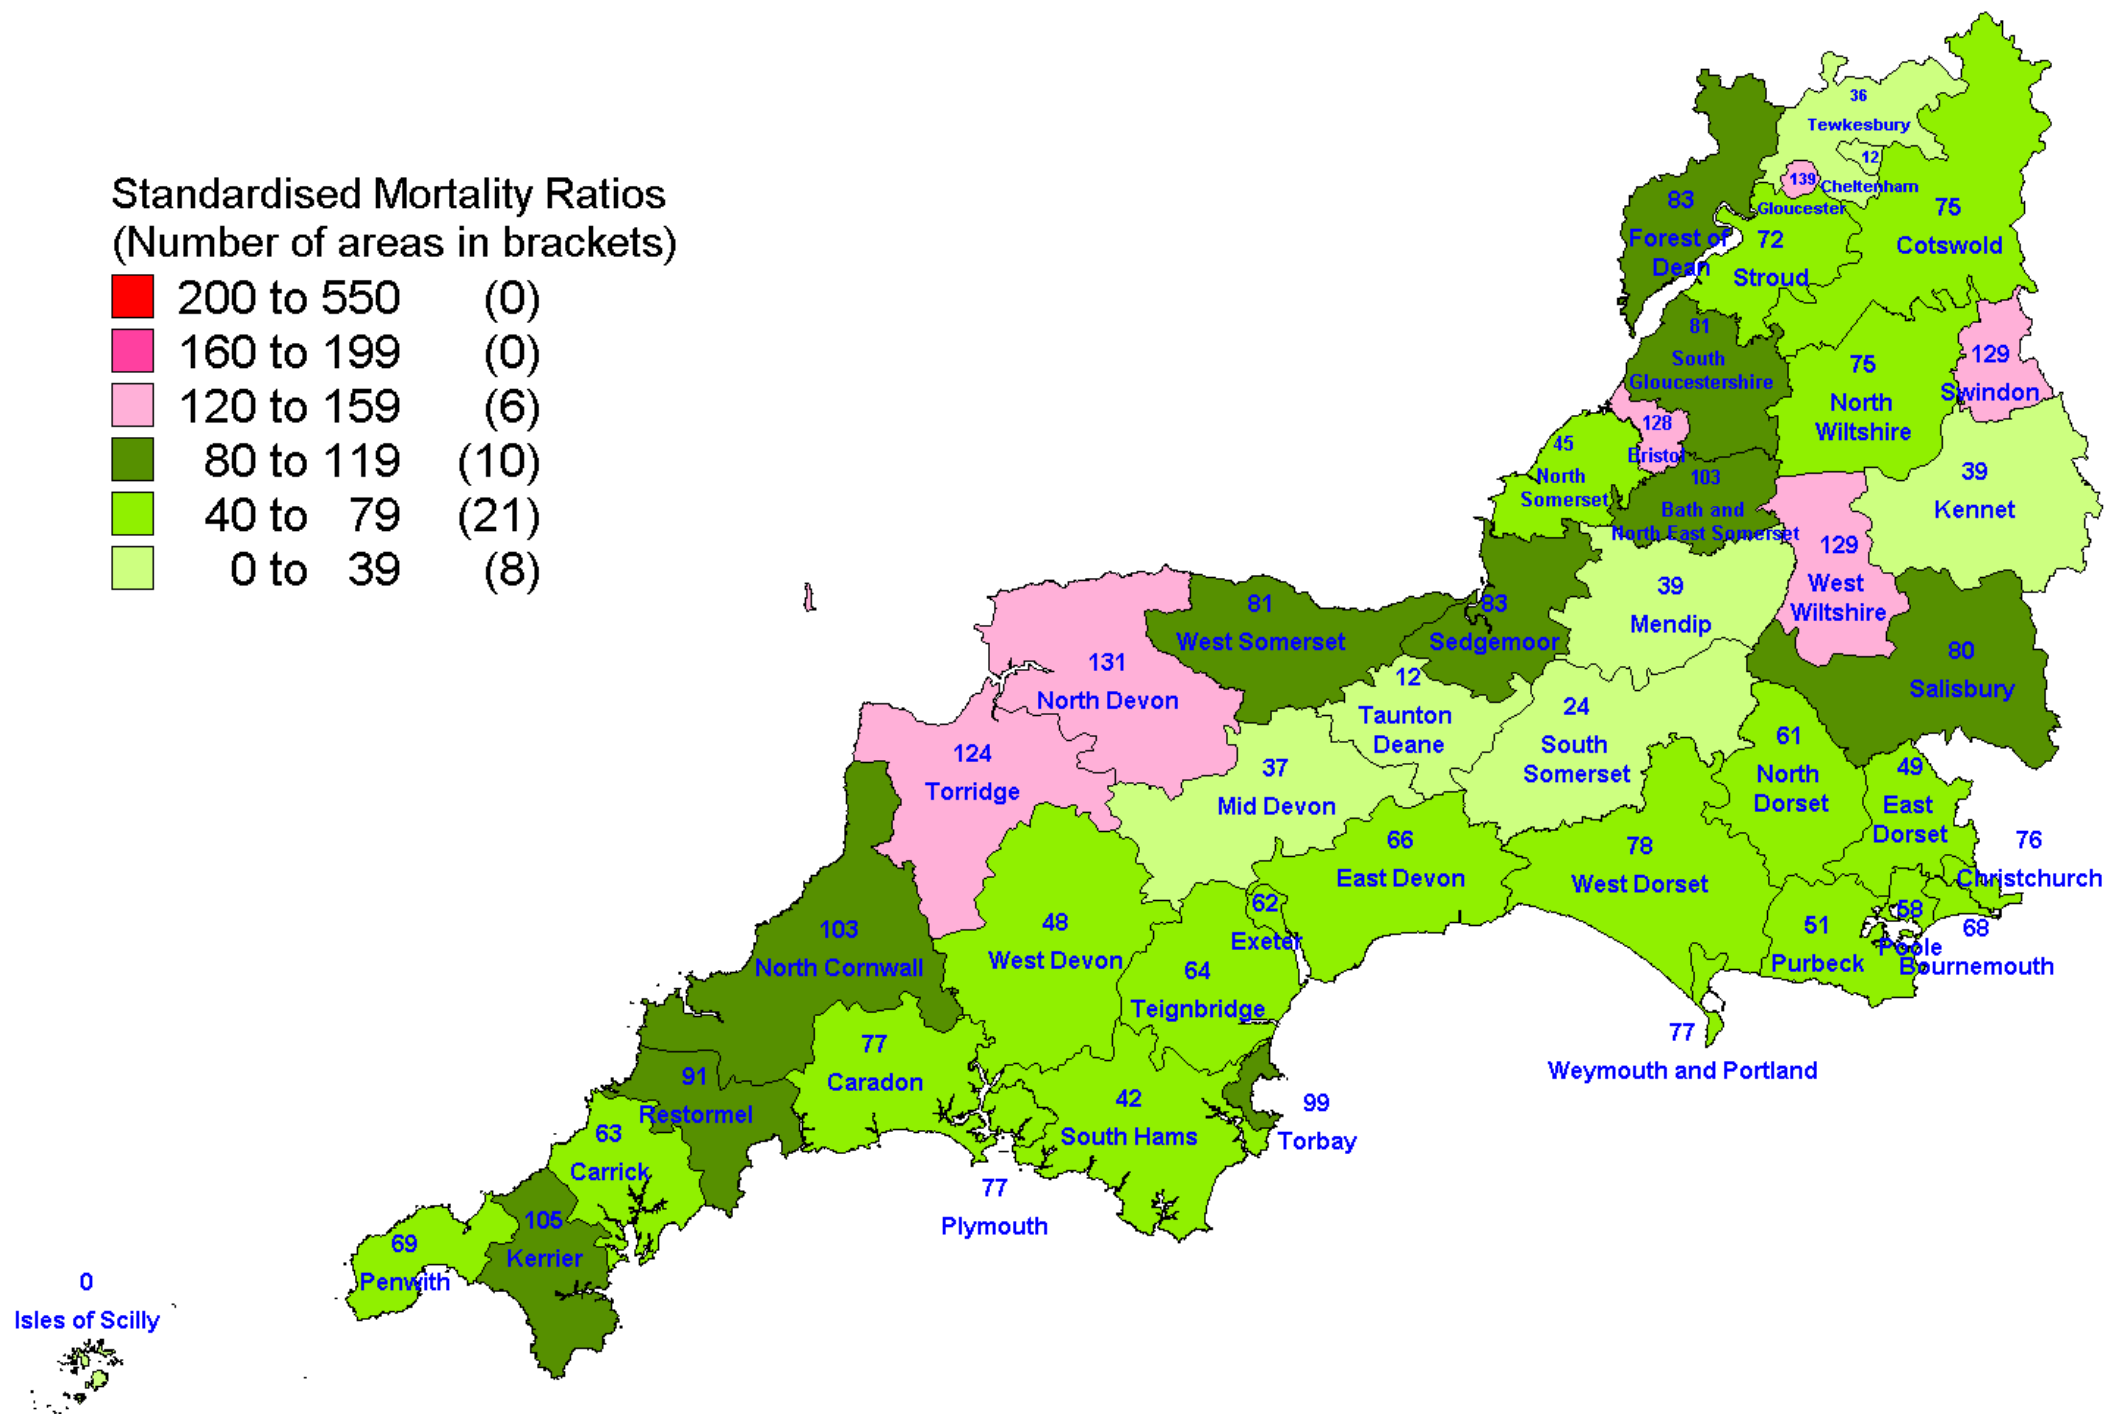

Male Mesothelioma Standardised Mortality Ratios (SMRs) for the South West 1981 - 2005

Standardised Mortality Ratios
(Number of areas in brackets)

Female Mesothelioma Standardised Mortality Ratios (SMRs) for the South East 1981 - 2005

Standardised Mortality Ratios
(Number of areas in brackets)

Male Mesothelioma Standardised Mortality Ratios (SMRs) for Great Britain 1981 - 2005

Female Mesothelioma Standardised Mortality Ratios (SMRs) for Great Britain 1981 - 2005