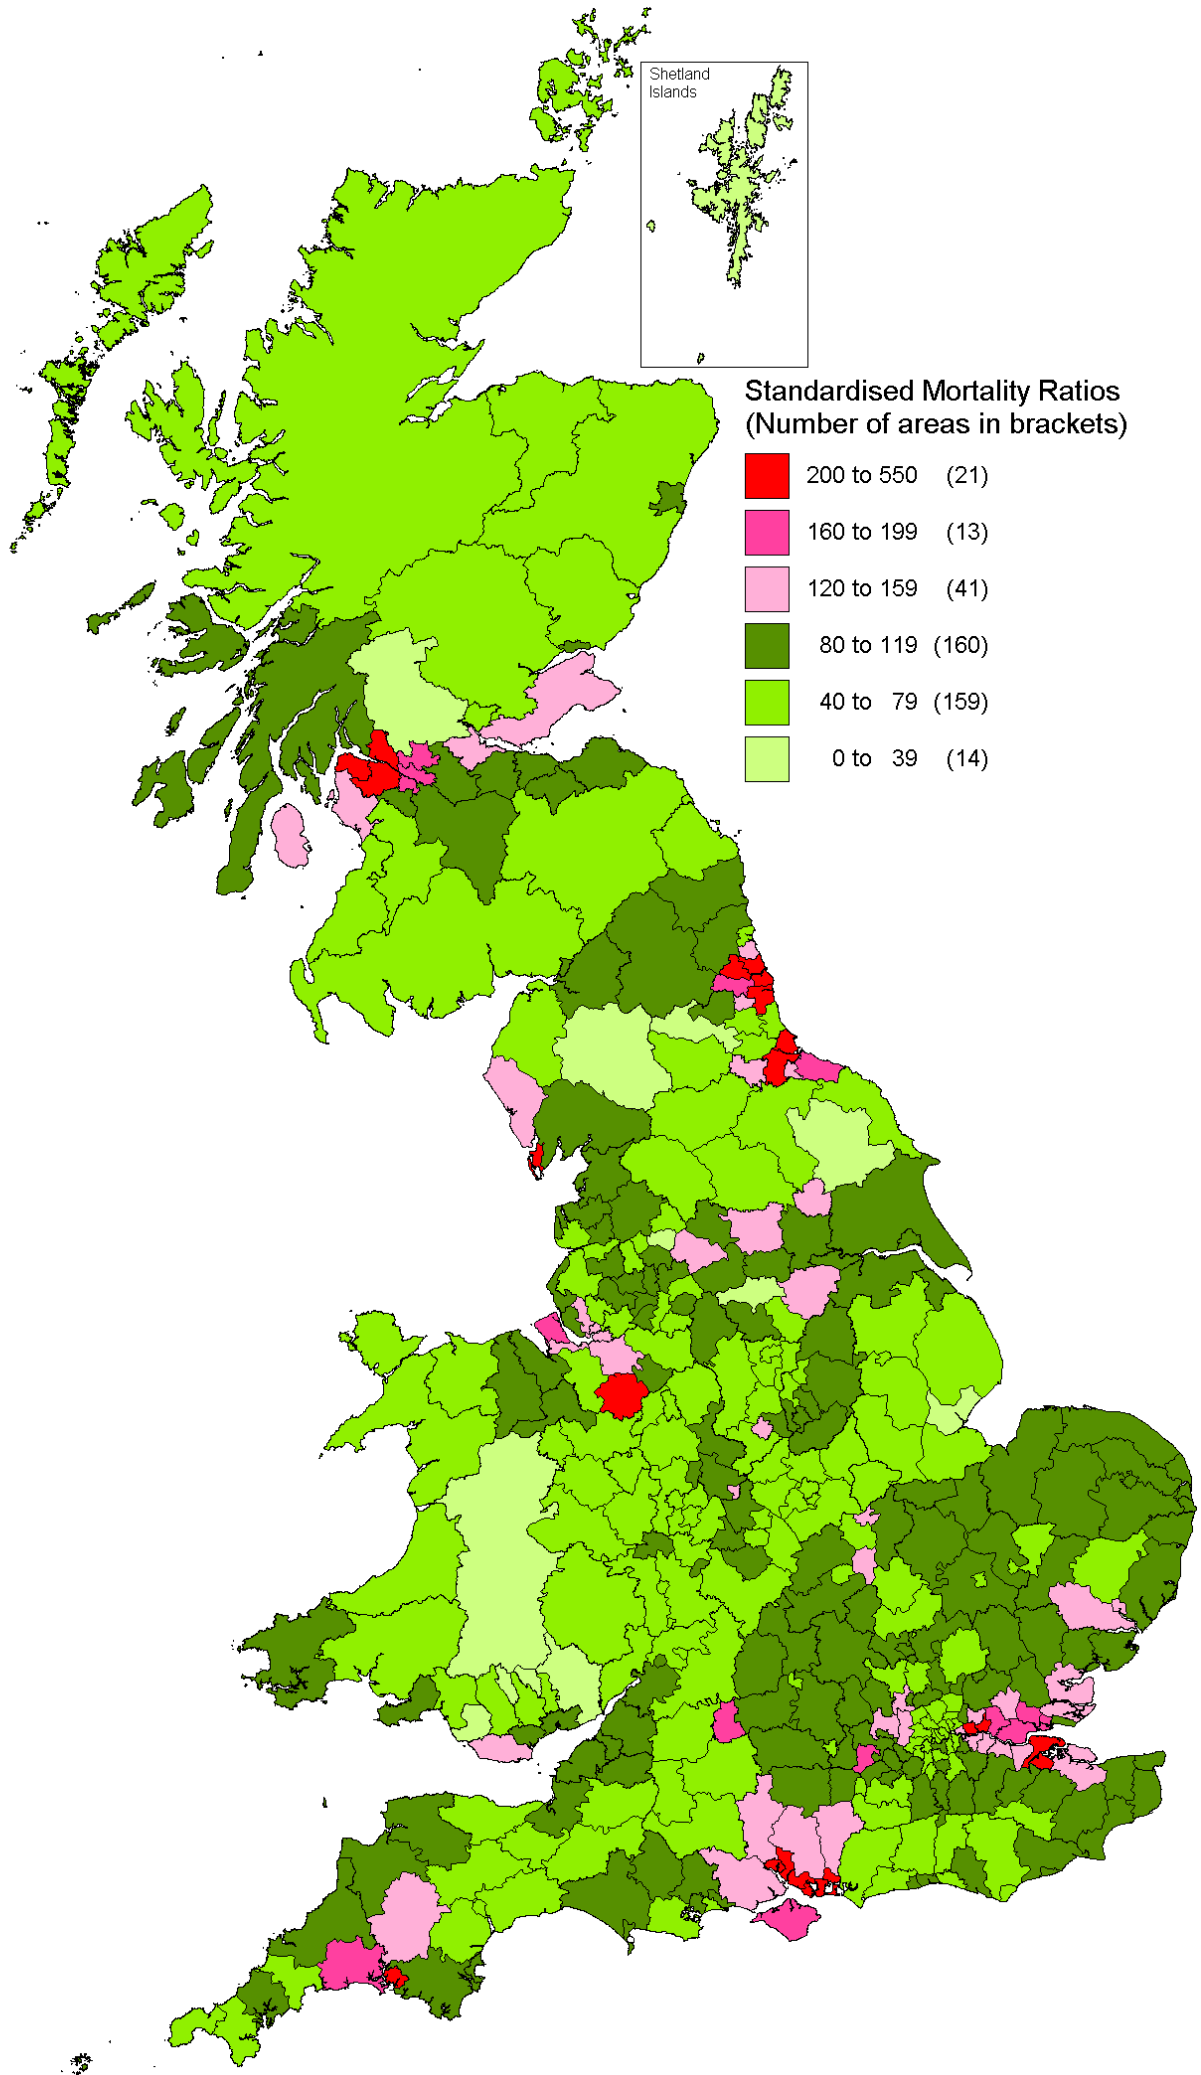

Male Mesothelioma Standardised Mortality Ratios (SMRs) for the South West 1981 - 2005

Standardised Mortality Ratios
(Number of areas in brackets)

Female Mesothelioma Standardised Mortality Ratios (SMRs) for the South East 1981 - 2005

Standardised Mortality Ratios
(Number of areas in brackets)

Male Mesothelioma Standardised Mortality Ratios (SMRs) for Great Britain 1981 - 2005

Female Mesothelioma Standardised Mortality Ratios (SMRs) for Great Britain 1981 - 2005