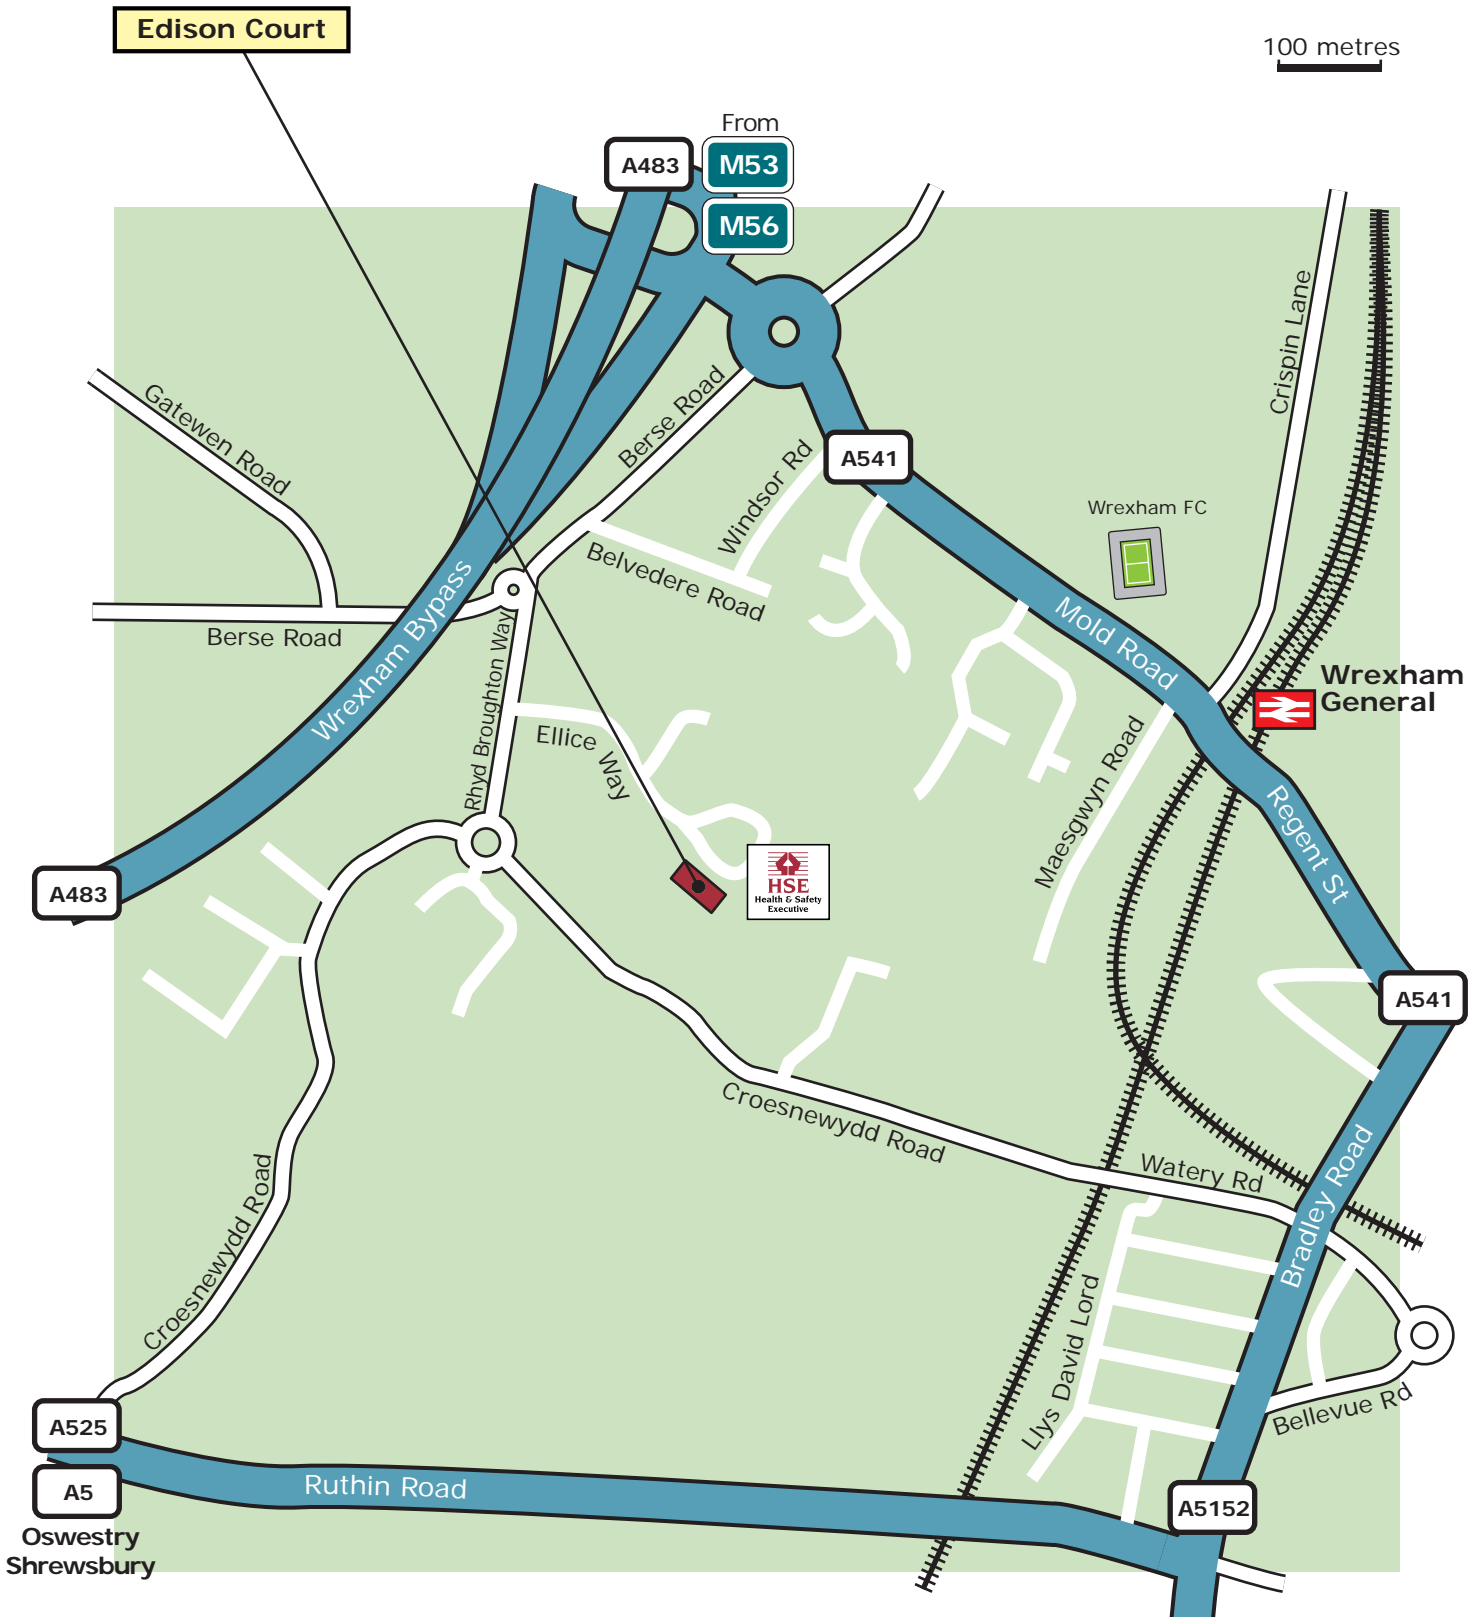

Wrexham

Unit 7 & 8 Edison Court, Wrexham Technology Park, Wrexham LL13 7YT

Telephone: 01978 31 6000 VPN: 537 6000 GTN: (7) 4397 6000 Fax: 01978 355669