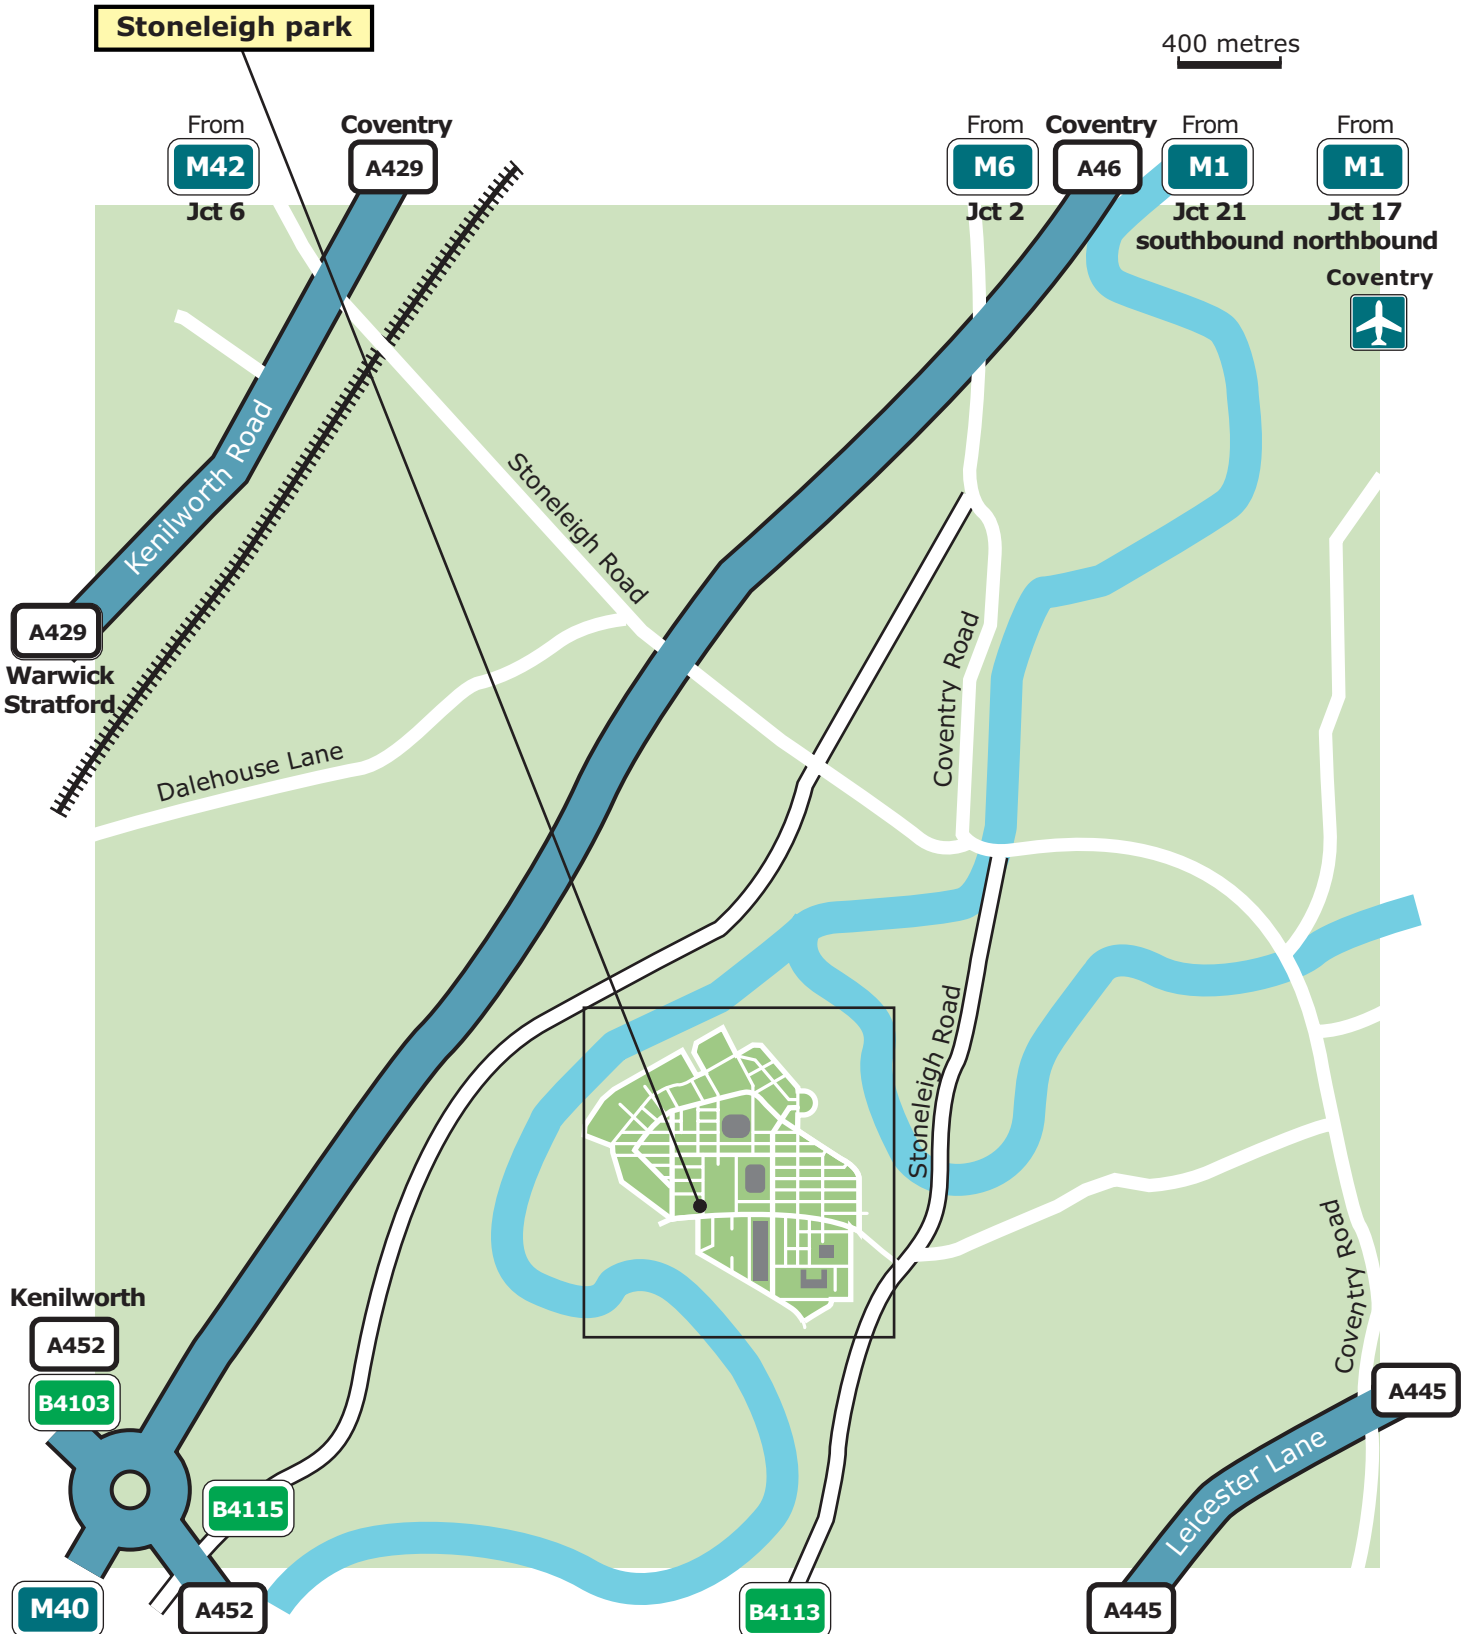

Stoneleigh

National Agricultural Centre, Stoneleigh, Kenilworth, Warwickshire CV8 2LG

Telephone: 02476 698350 VPN: 534 8350 GTN: (7) 6268 8350 Fax: 02476 696542