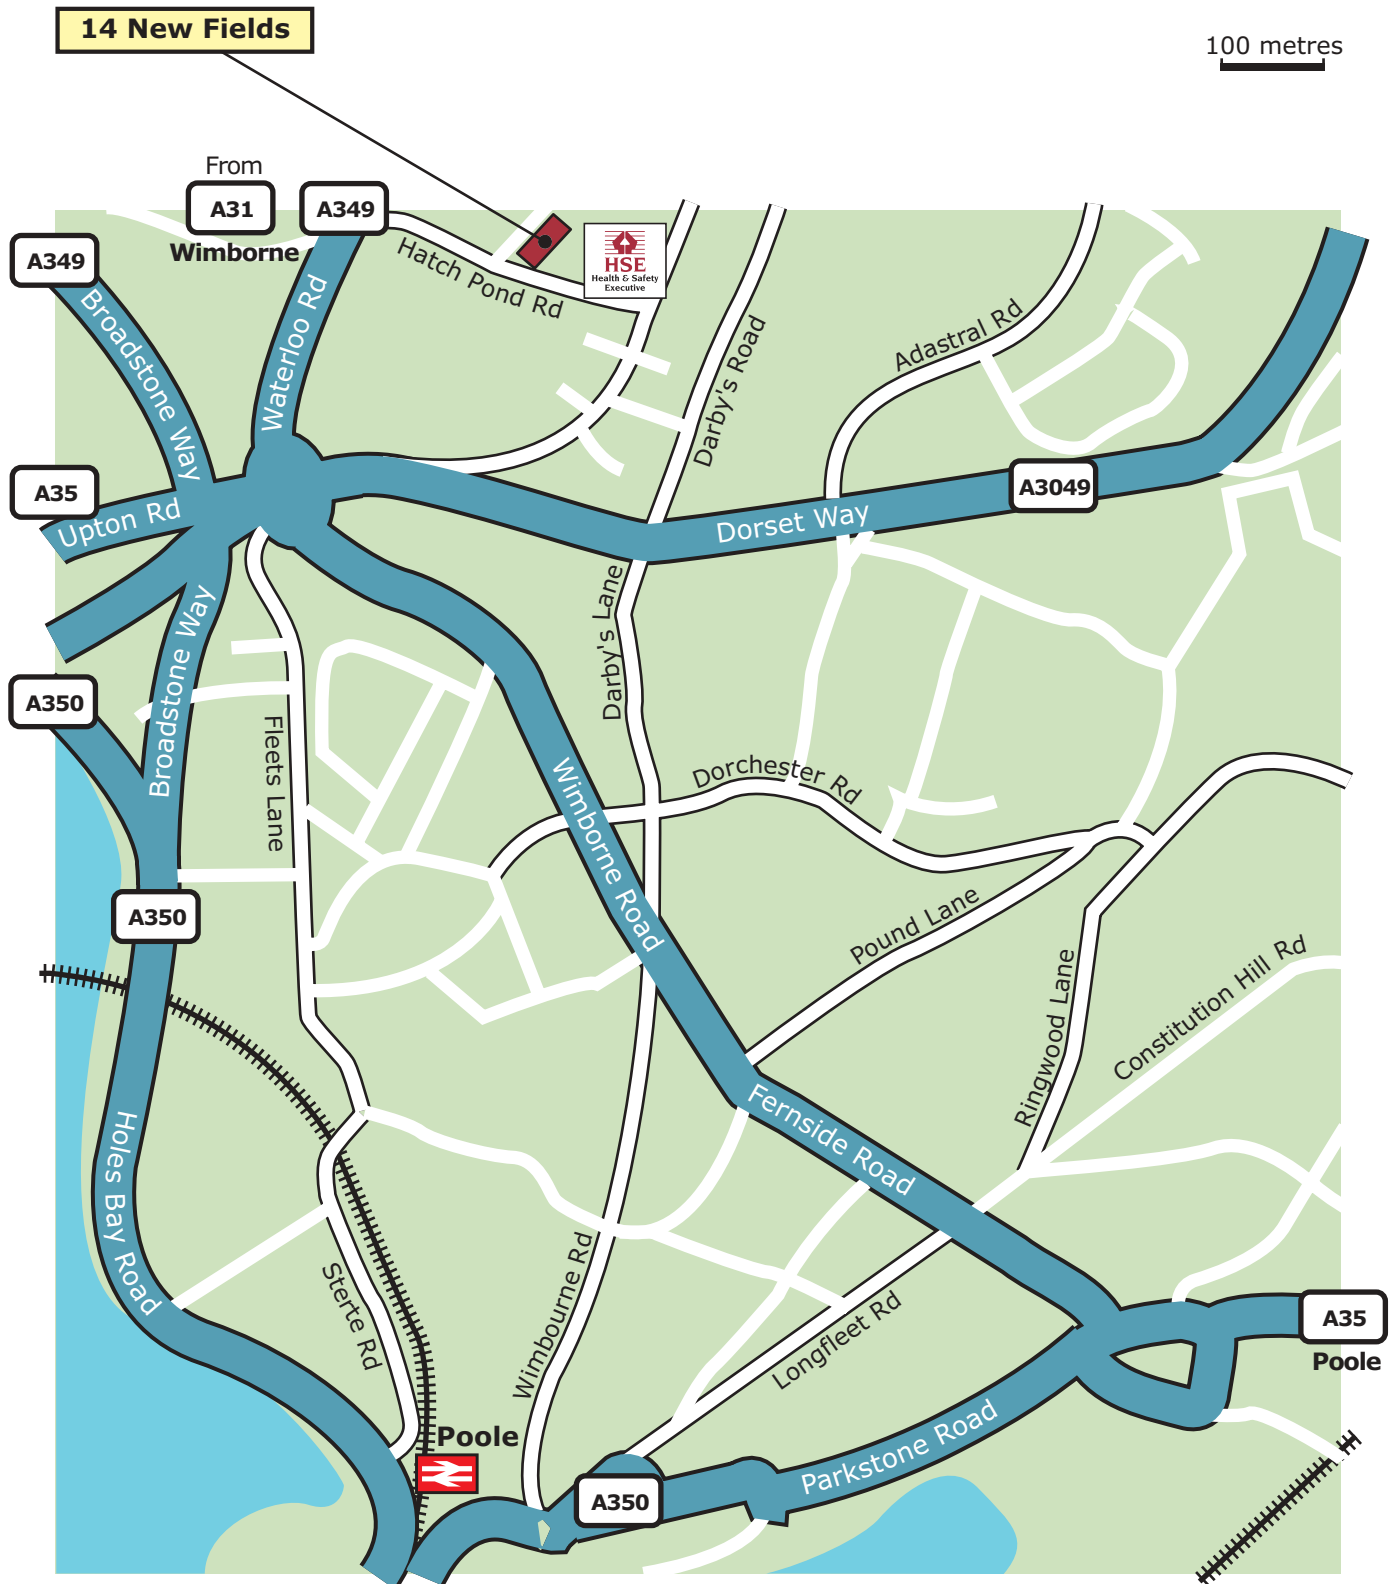

Poole (New Fields)

14 New Fields, Stinsford Rd, Nuffield Industrial Estate, Poole, Dorset BH17 7NF

Telephone: 01202 634400 VPN: 531 4400 GTN: (7) 1445 4400 Fax: 01202 667224