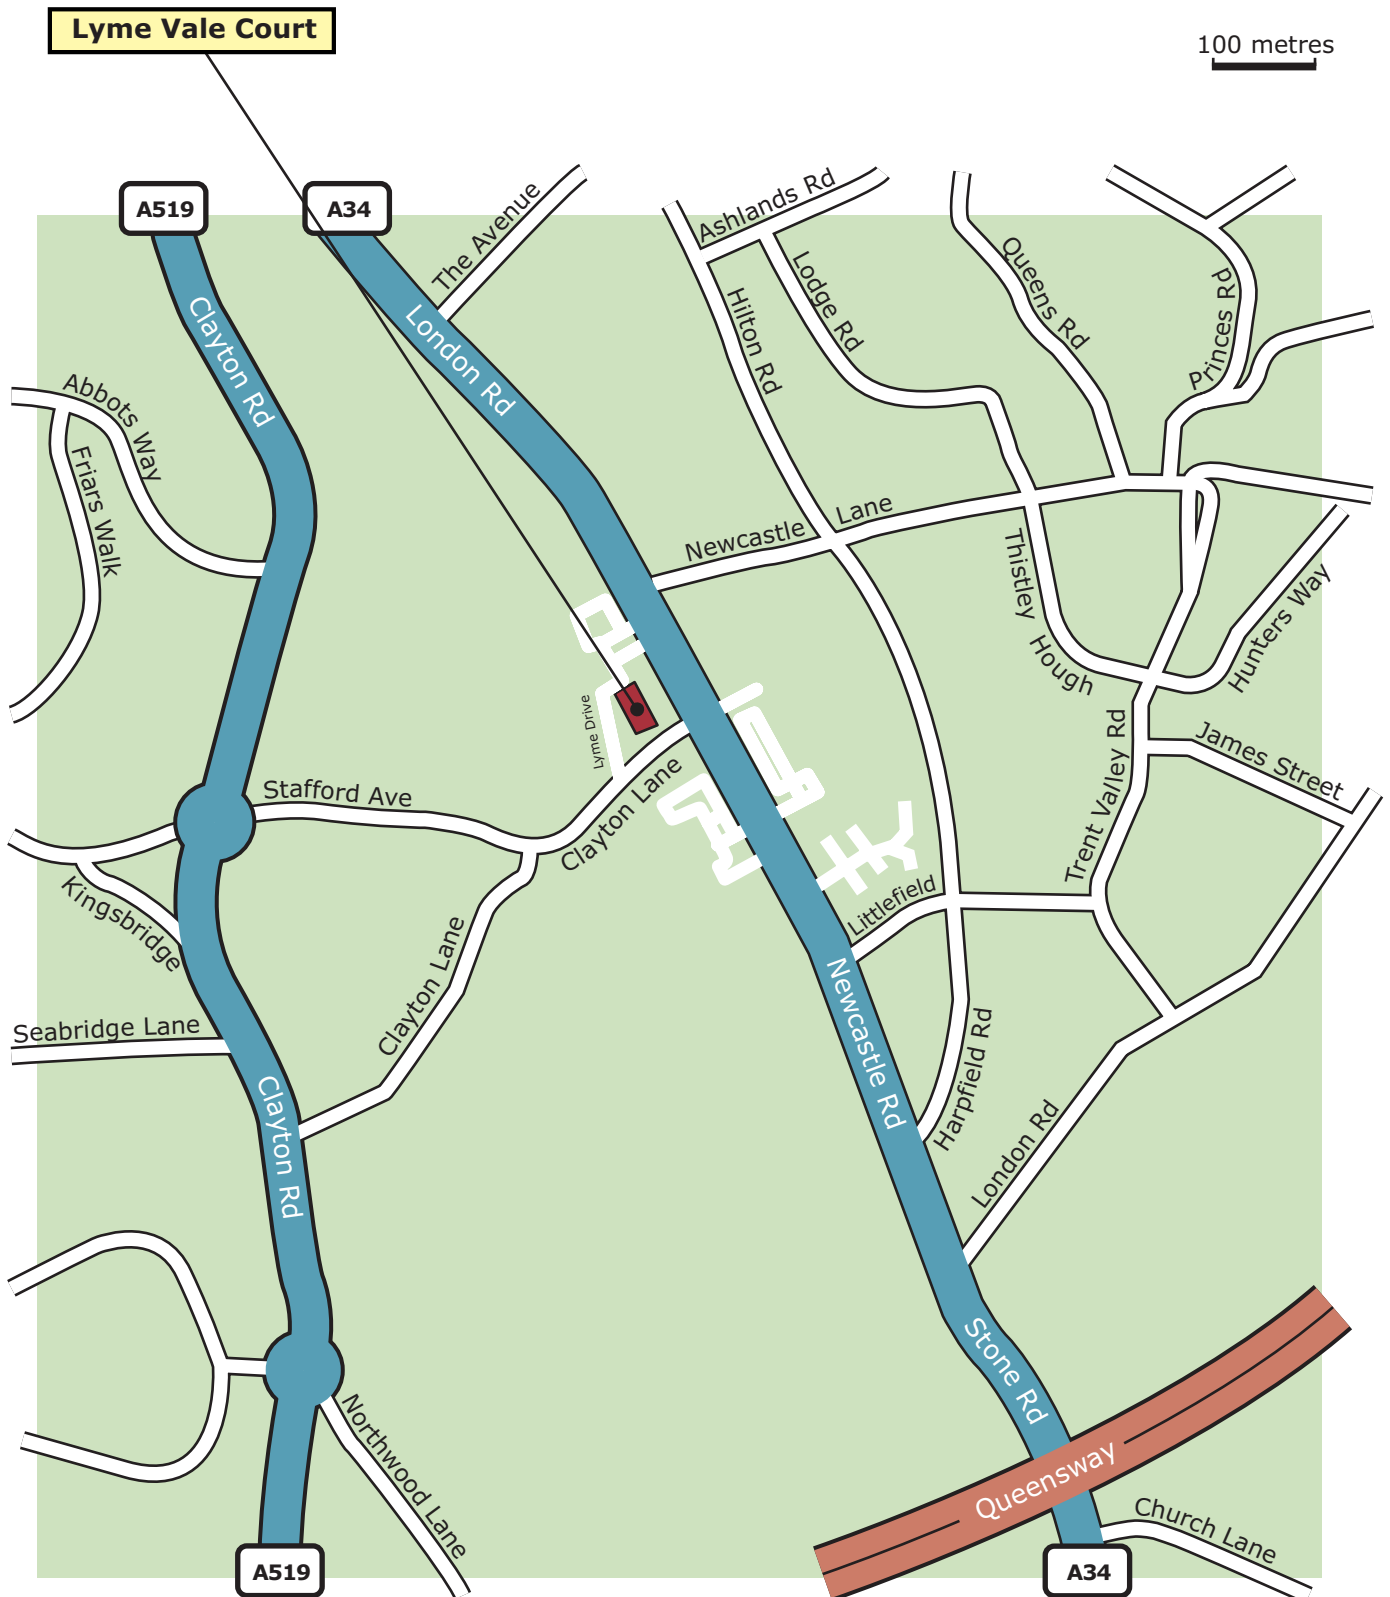

Newcastle-under-Lyme

Lyme Vale Court, Lyme Drive, Parklands Business Park,
Newcastle Road, Trent Vale, Stoke-on-Trent ST4 6NW

Telephone: 01782 602300 VPN: 512 2300 GTN: (7) 4324 1000 Fax: 01782 602400