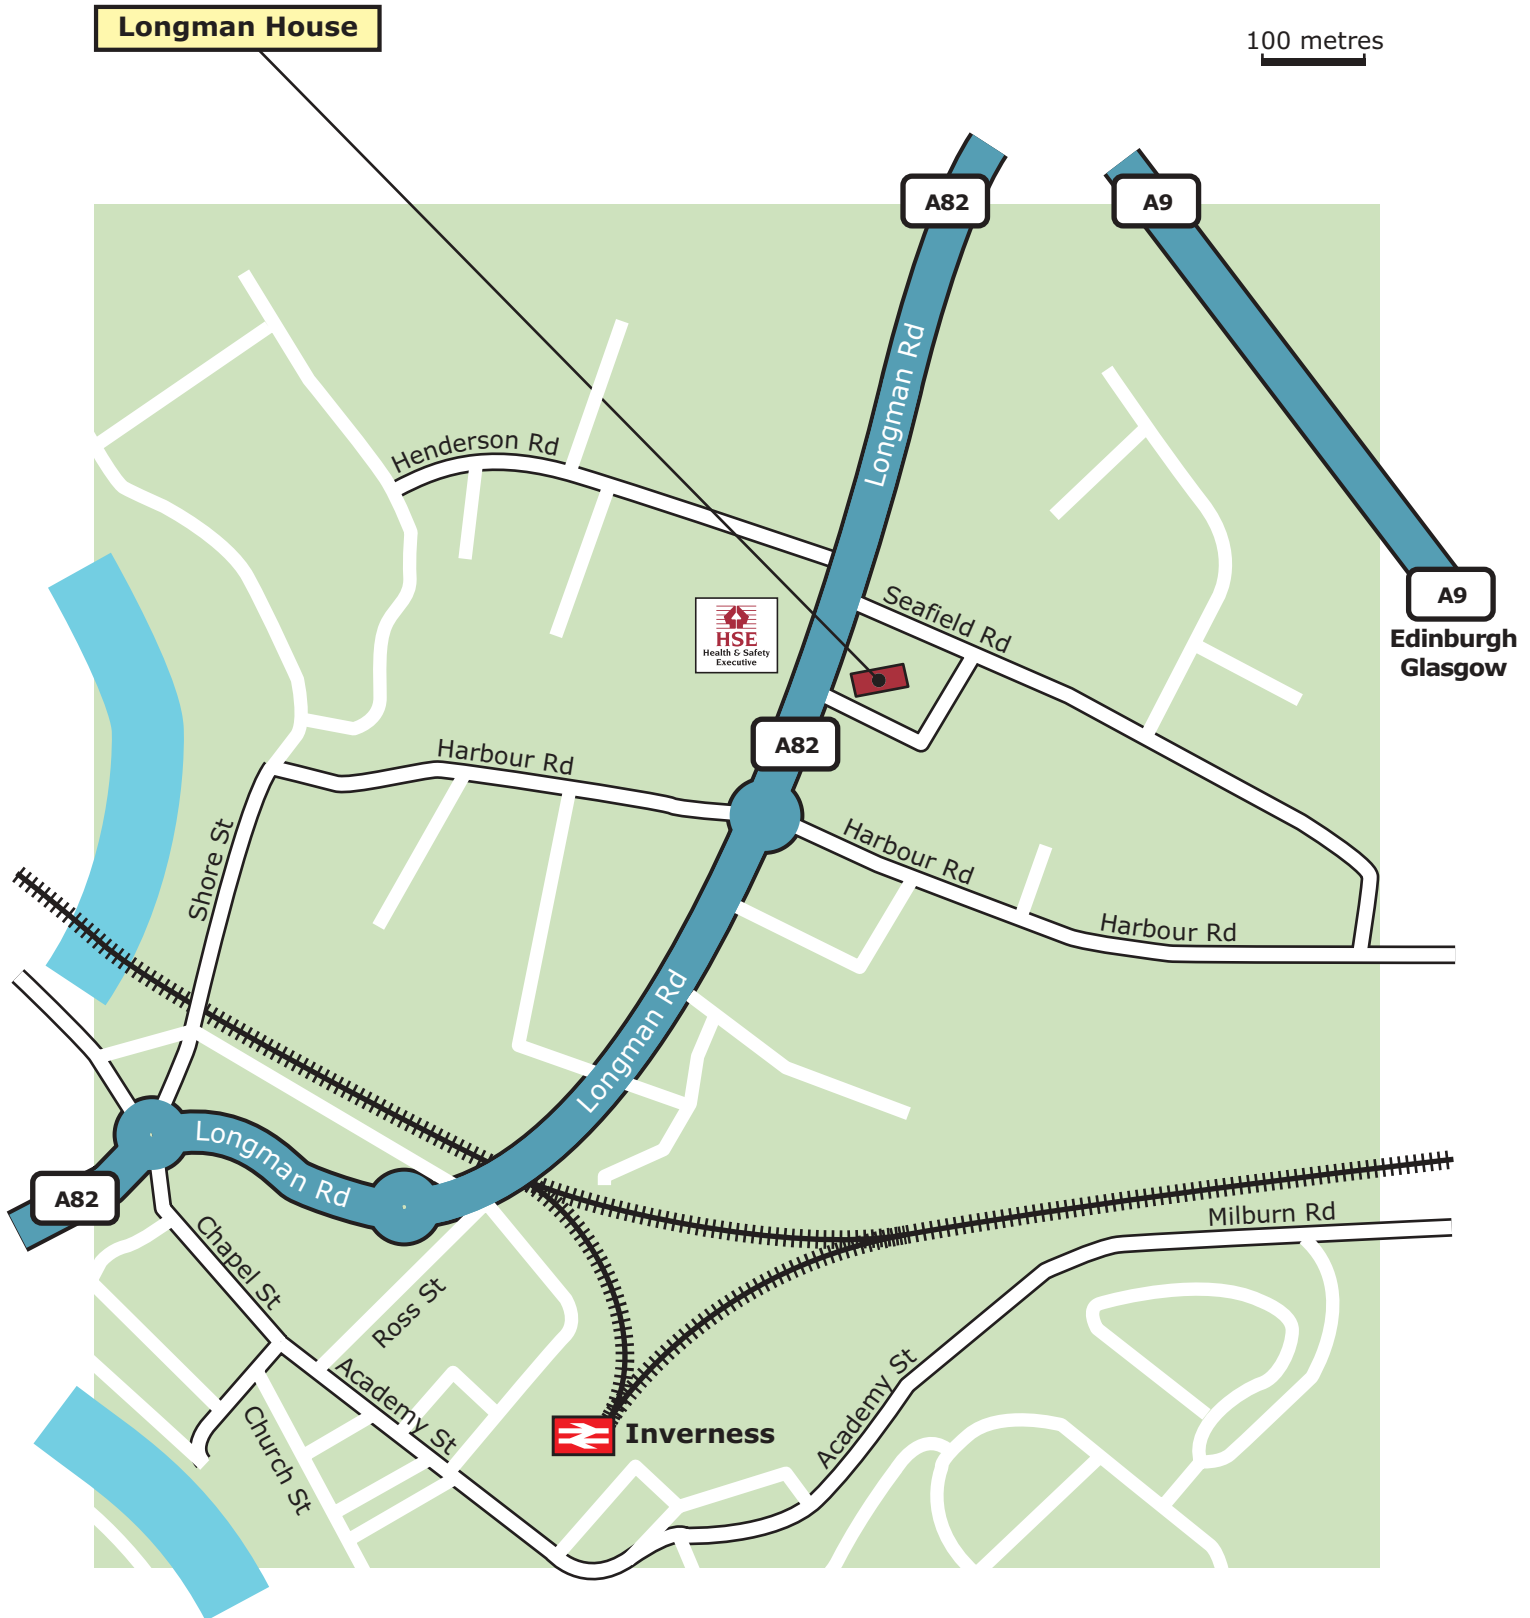

Inverness

Longman House, 28 Longman Road, Longman Industrial Estate IV1 1SF

Telephone: 01463 723260 VPN: 540 3260 GTN: (7) 7111 3260 Fax: 01463 713459