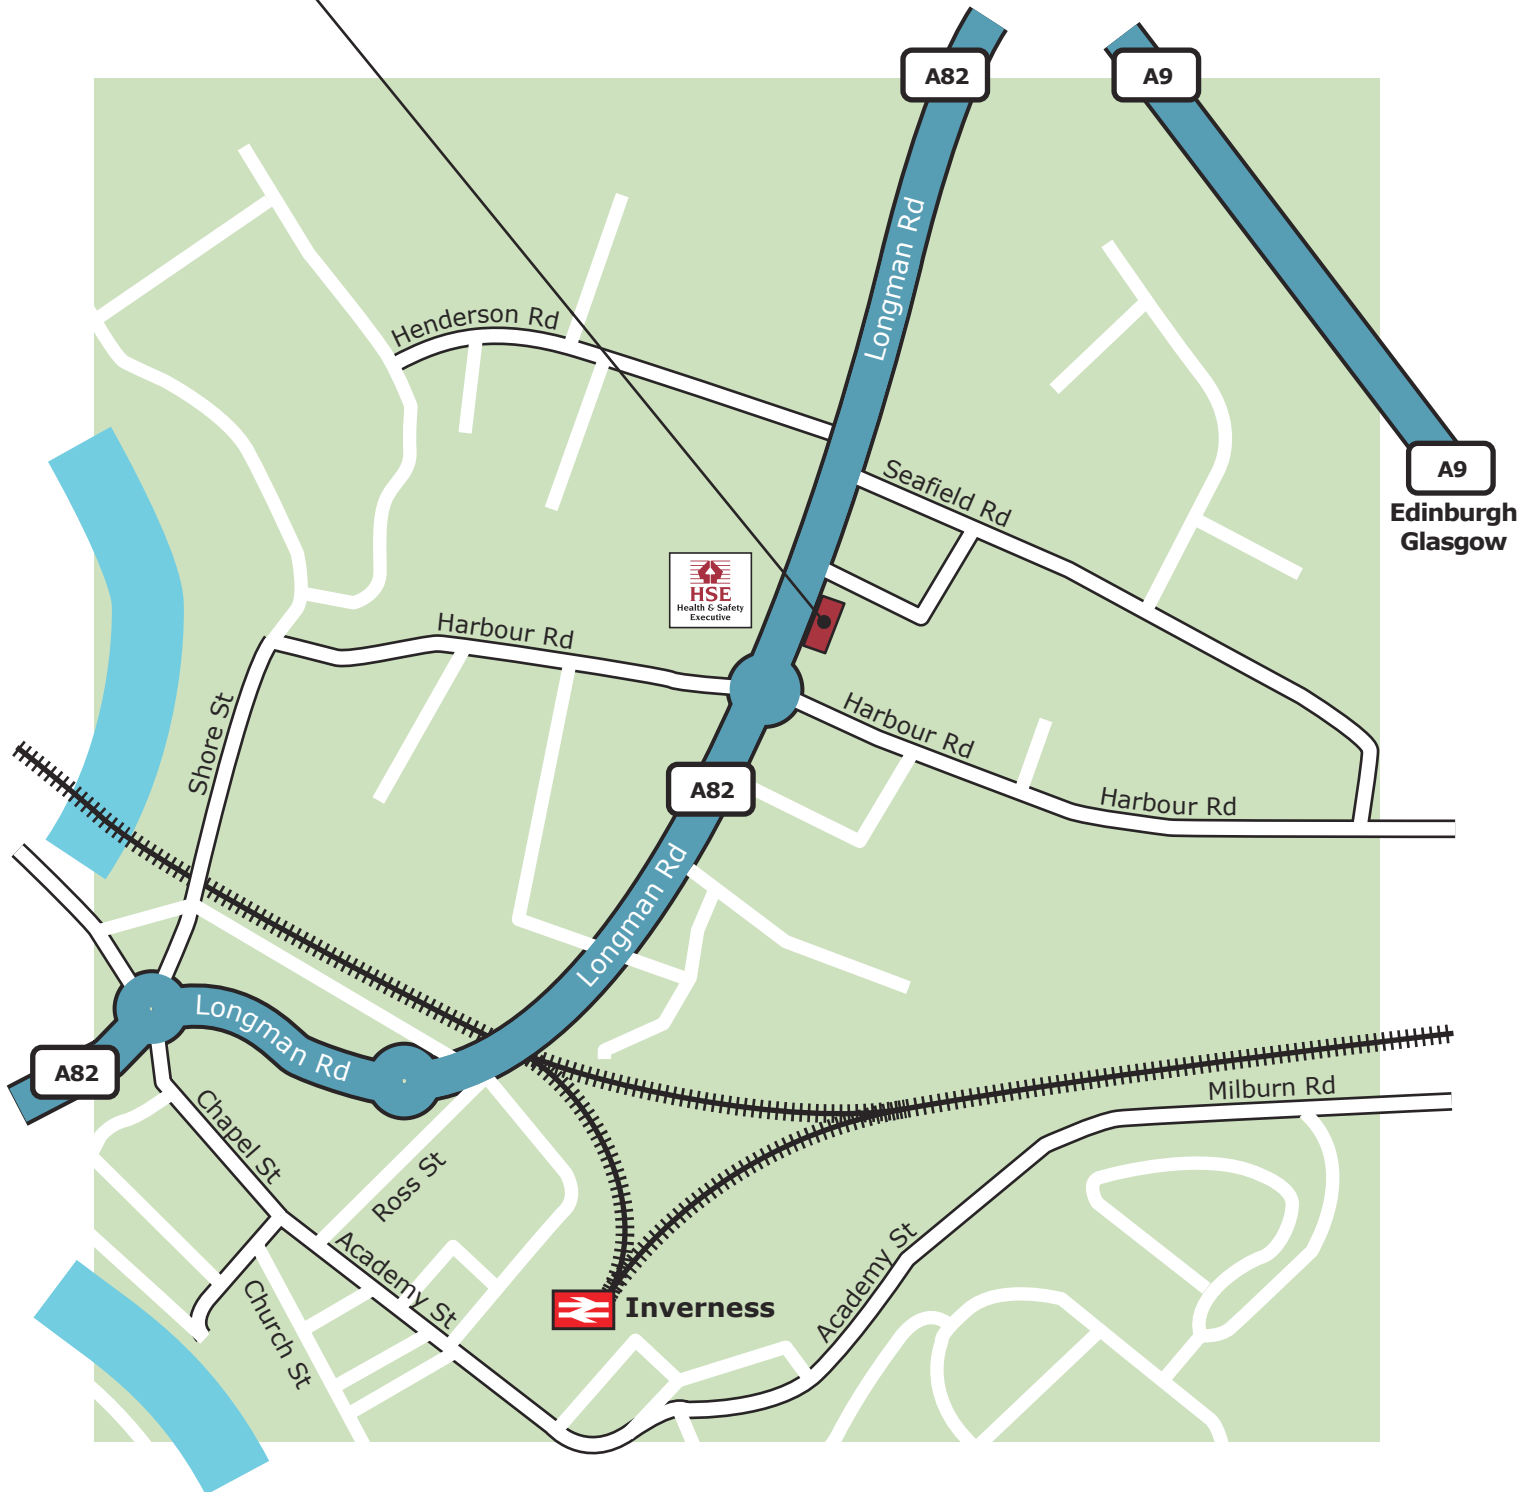

Inverness

Longman House, 28 Longman Road, Longman Industrial Estate IV1 1SF

Longman House

100 metres

Inverness

Longman House, 28 Longman Road, Longman Industrial Estate IV1 1SF

How To Find Us

By Road

From **A9** Follow the **A9** onto the **A82 (Longman Road)**. Pass the turn off for the **Seafield Road**. There is an entrance for **Longman House** just after the Bus Depot .

By Rail

The office is about a 25-30 minute walk from **Inverness train station**. Walk out of station onto **Academy Street** and turn right. Take first right onto **Strothers Lane** and follow until you come to main road (**A82**). Take a right onto the **A82 (Longman Road)**. At roundabout go straight ahead, the same at next roundabout. Take a right onto **Seafield Road** and take first right. Office is at the end of this road.