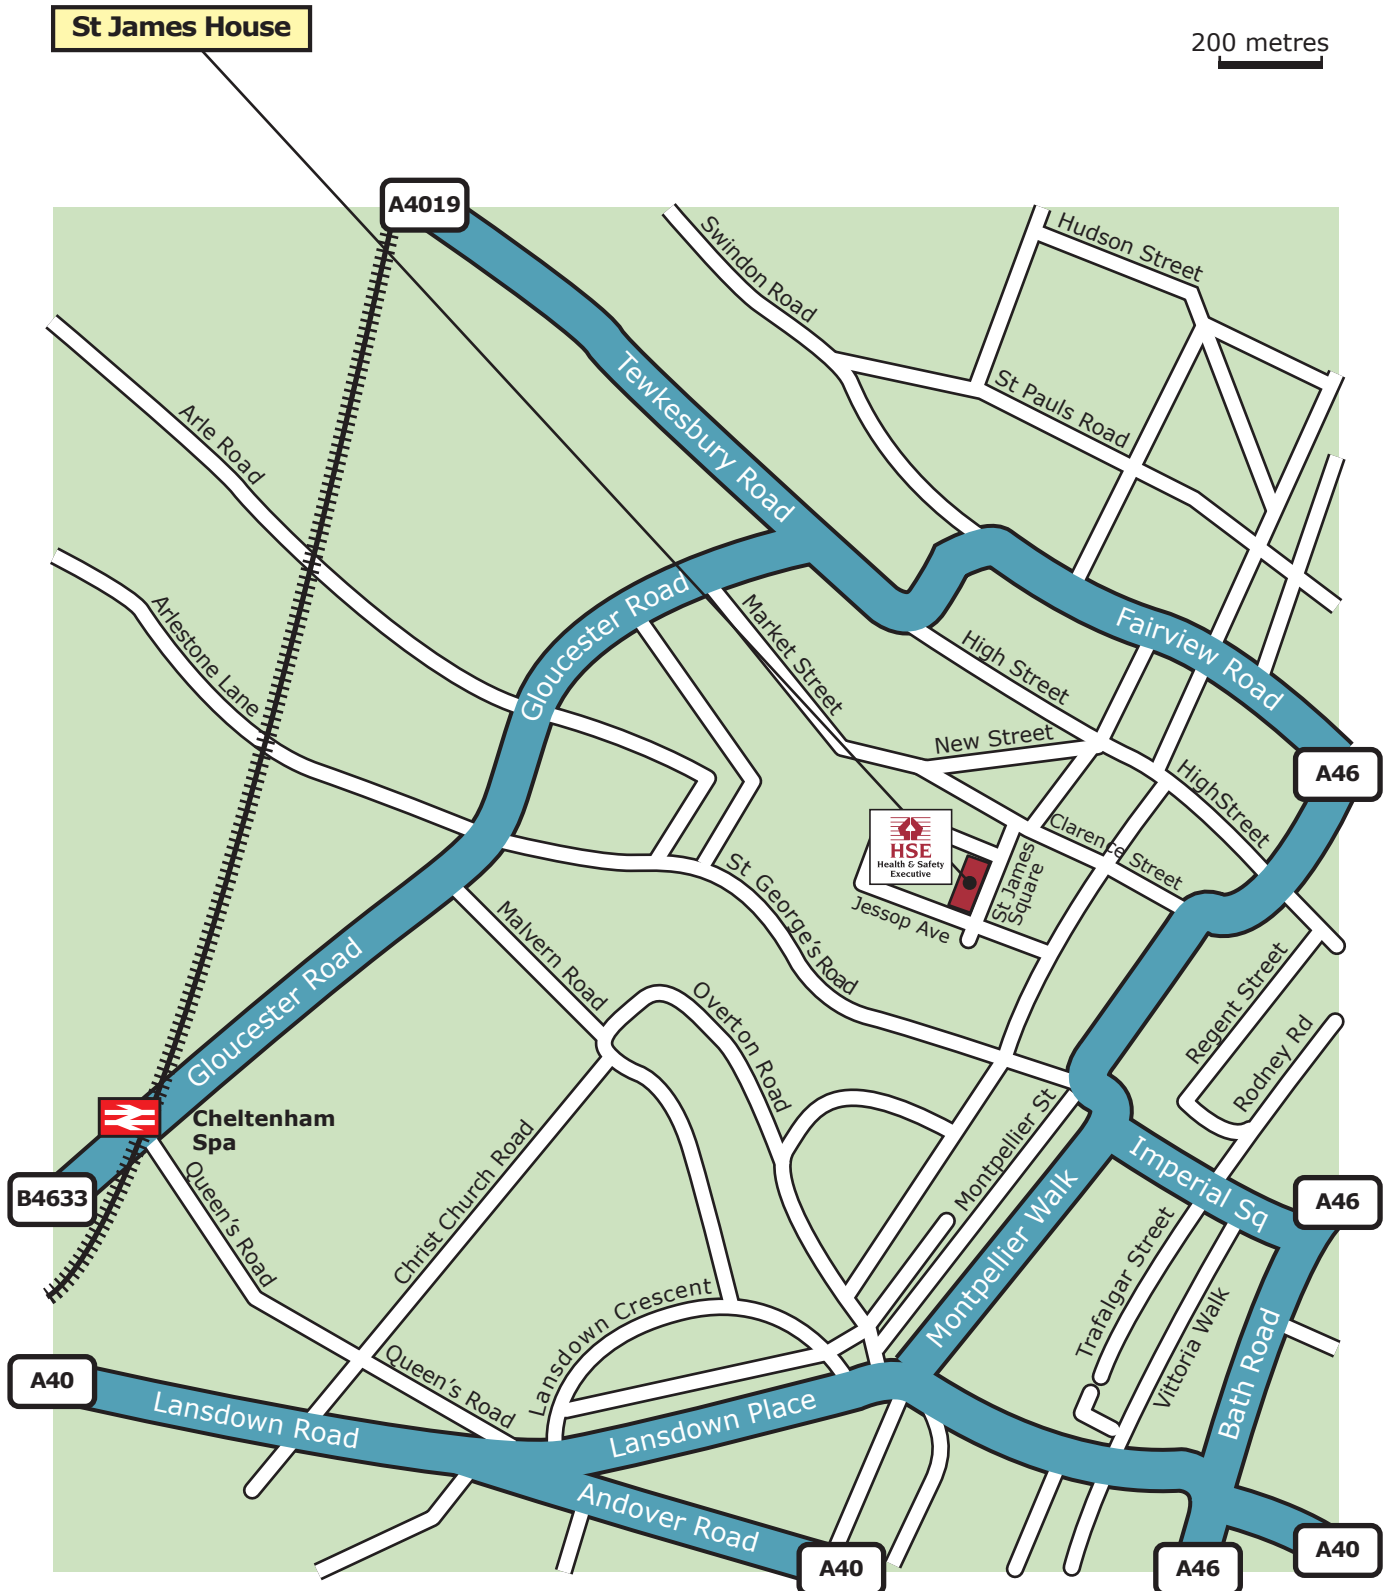

Cheltenham

St James House, St James Square, Cheltenham, Gloucestershire GL50 3PR

Telephone: 01242 587 100 VPN: 504 7101