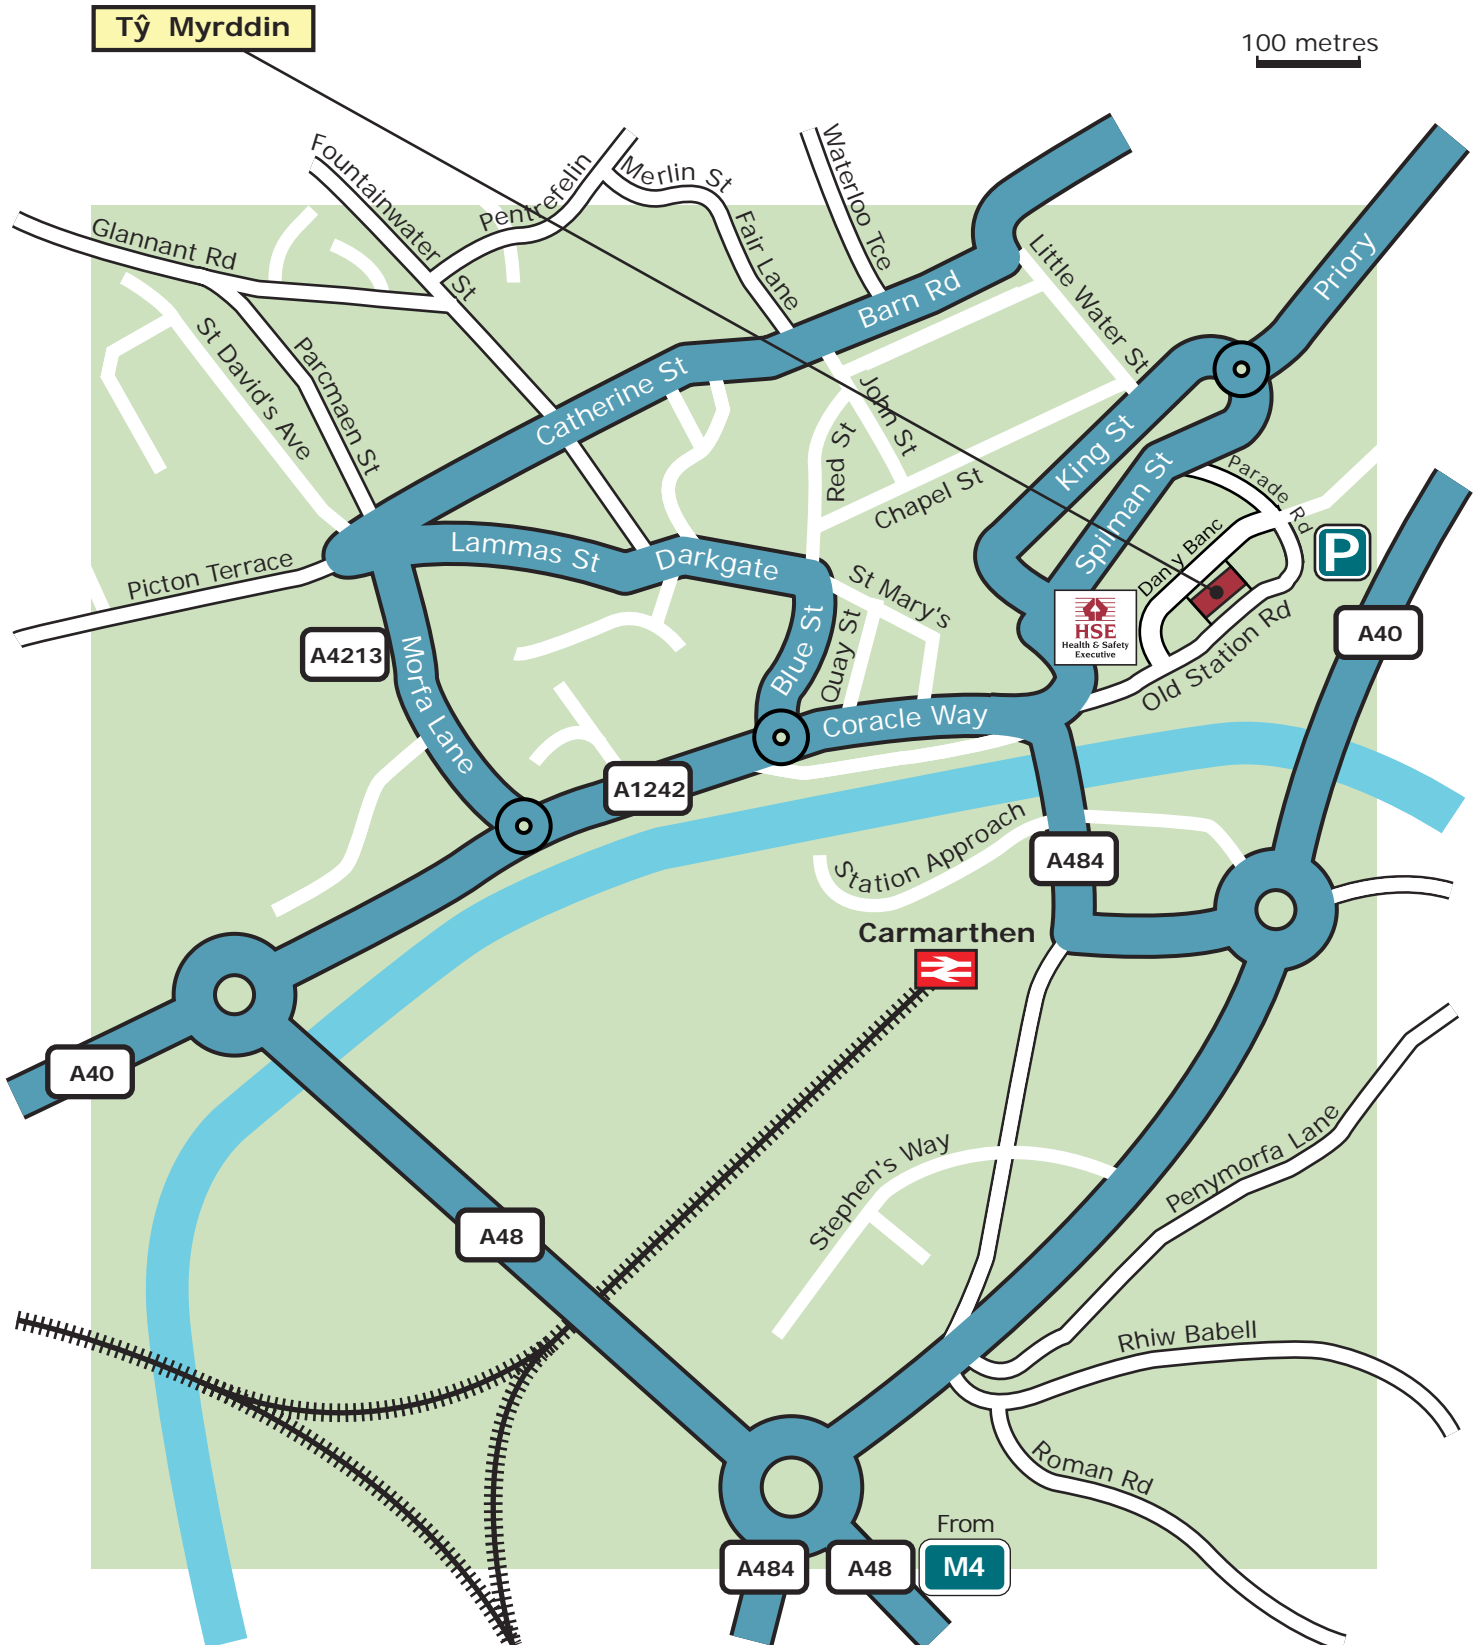

Carmarthen

Tŷ Myrddin, Old Station Road, Carmarthen, Dyfed SA31 1LP

Telephone: 01267 244230 VPN: 535 4230 GTN: (7) 6162 4230 Fax: 01267 223267