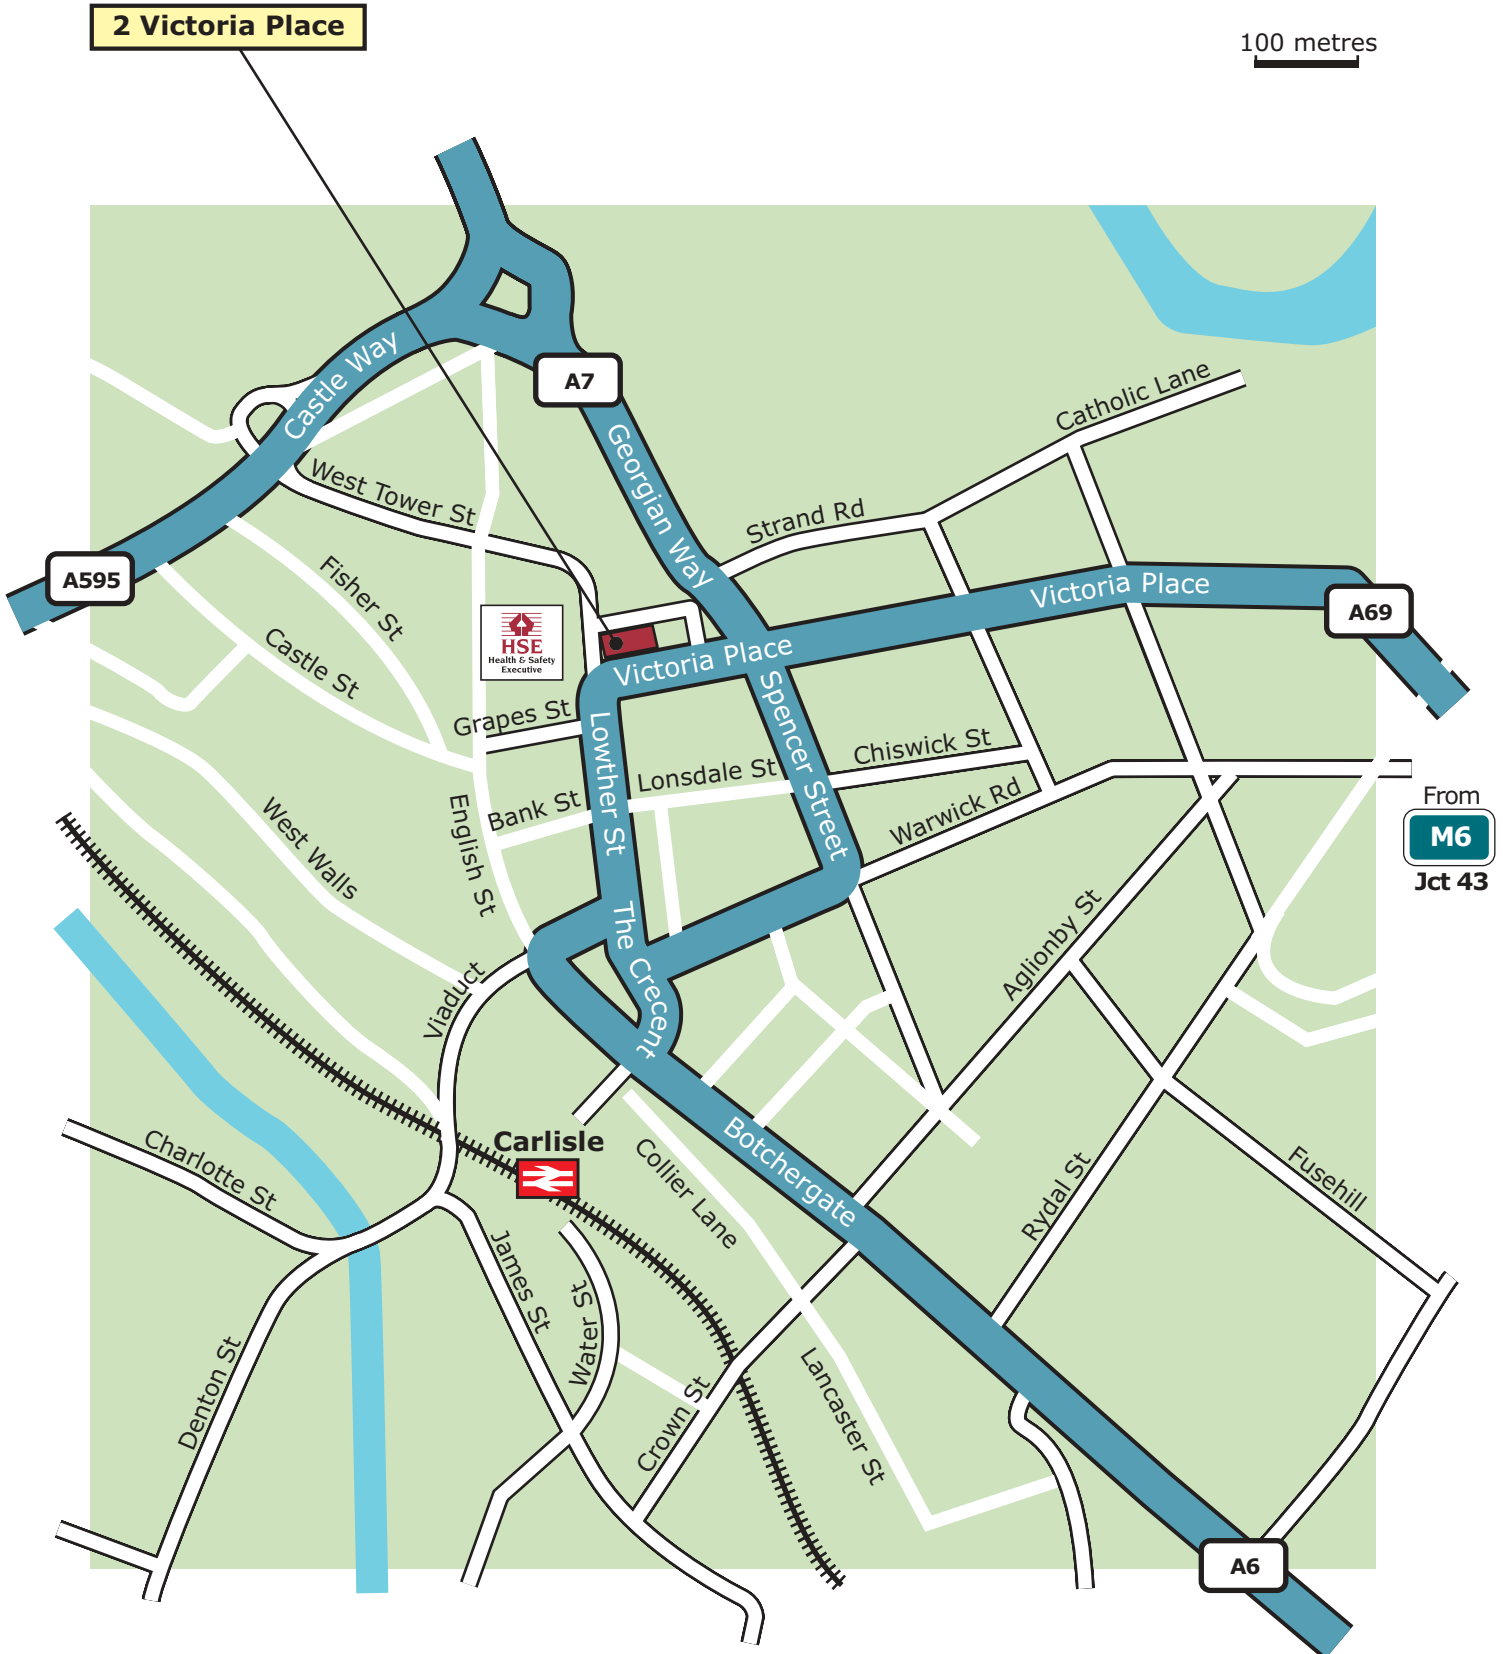

Carlisle

2 Victoria Place, Carlisle CA1 1ER

Telephone: 01228 634100 VPN: 539 4100 GTN: (7) 7271 4100