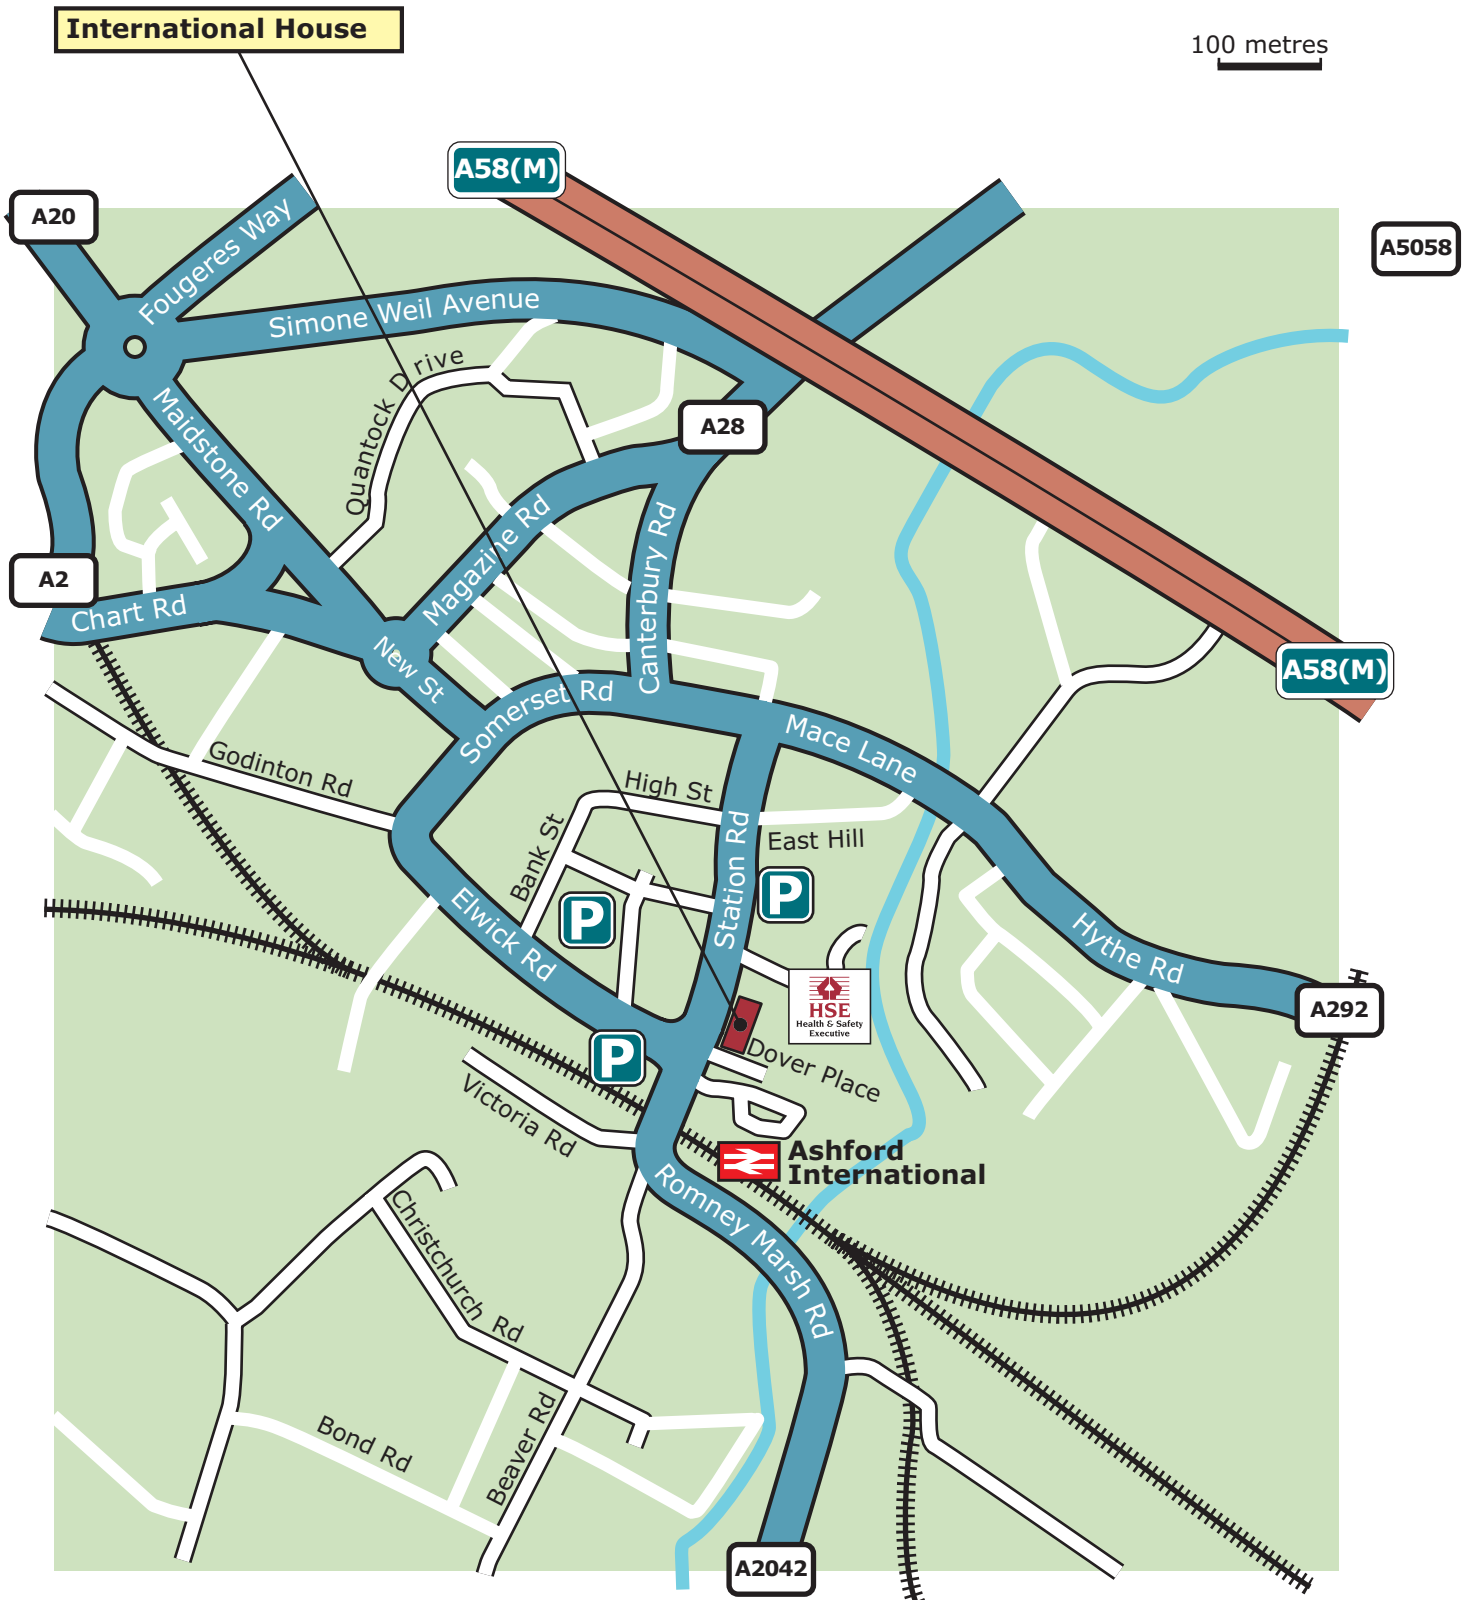

Ashford

International House, Dover Place, Ashford, Kent TN23 1HU

Telephone: 01233 653900 VPN: 532 3900 GTN: (7) 3420 1000 Fax: 01233 634827