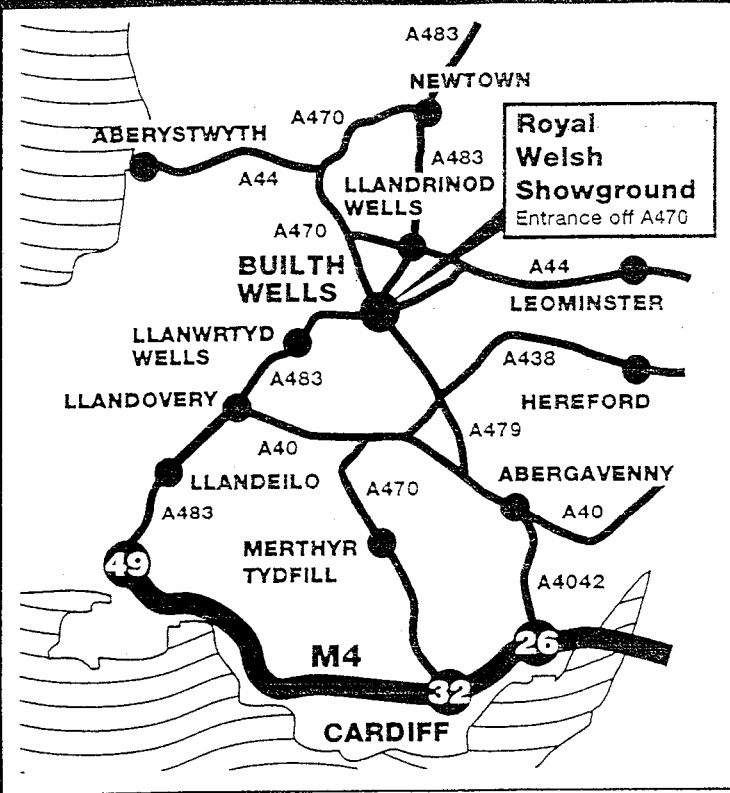

Lantra, Royal Welsh Showground, Llanelwedd,
Builth Wells, Powys LD2 3WY
Tel: (01982) 552646 Fax: (01982) 552523

**From North East
A483 or A481**

Head towards Builth Wells, through Llanelwedd until you reach the Royal Welsh Showground. Go straight across the roundabout following the A470 around the Showground to enter at Public Entrance C. Take the first right then next left. Lantra will be on your right.

**From South East
A470**

Follow A470 into Builth Wells. Turn right over the bridge then take the first left at the roundabout along the A470 and enter the Showground at Public Entrance C. Take the first right then next left. Lantra will be on your right.