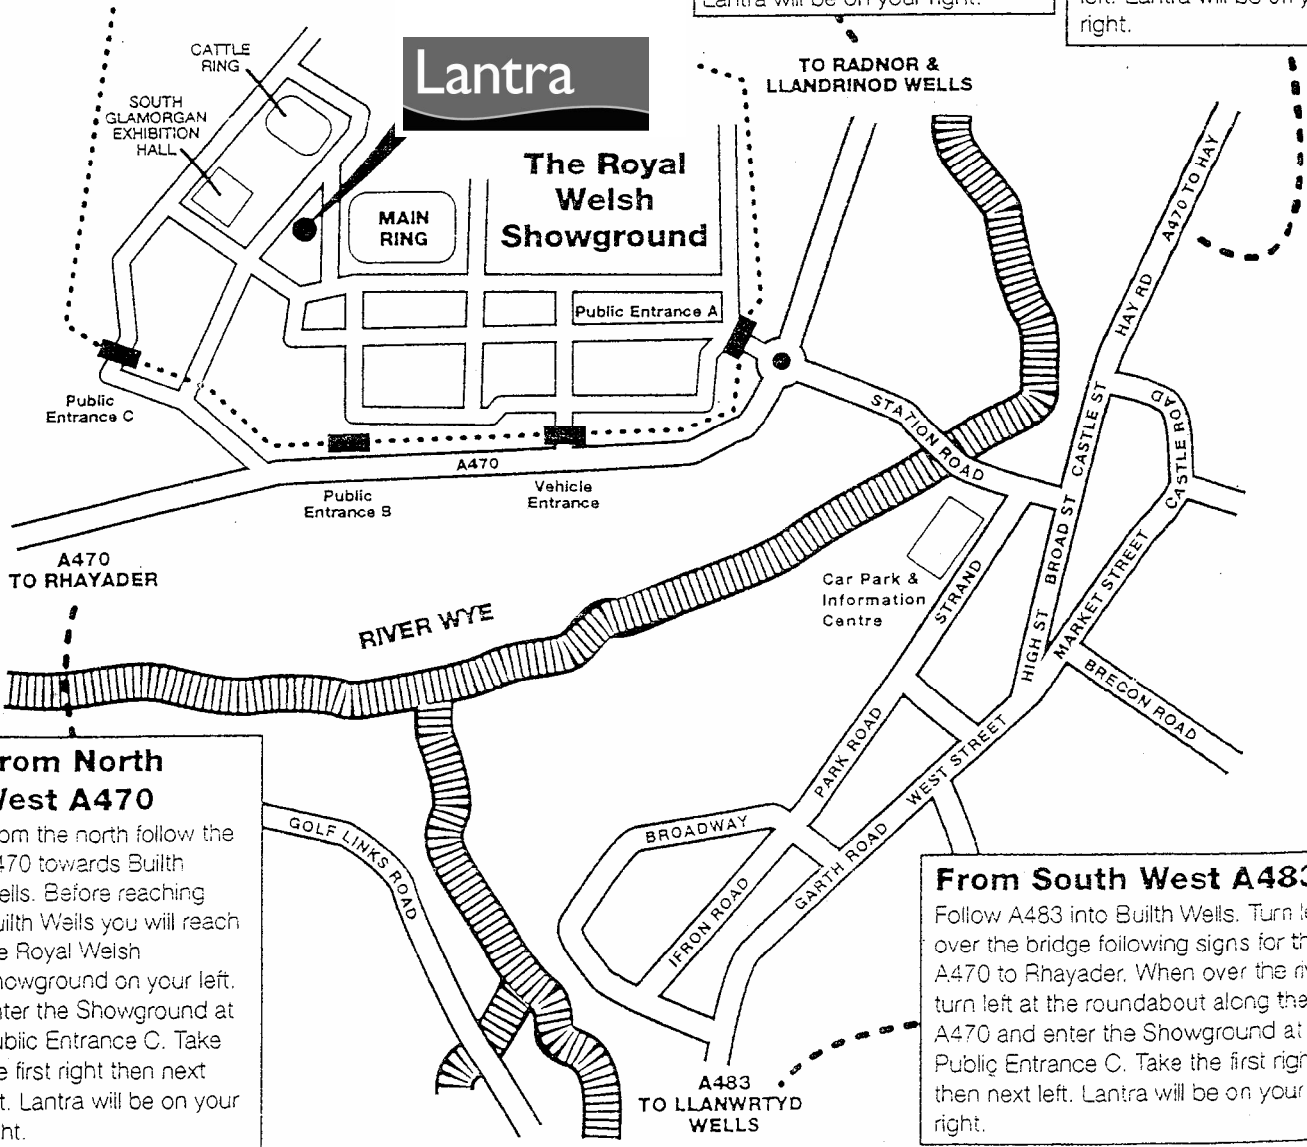

**From South East
 A470**

Follow A470 into Builth Wells. Turn right over the bridge then take the first left at the roundabout along the A470 and enter the Showground at Public Entrance C. Take the first right then next left. Lantra will be on your right.

**From North West
 A470**

From the north follow the A470 towards Builth Wells. Before reaching Builth Wells you will reach the Royal Welsh Showground on your left. Enter the Showground at Public Entrance C. Take the first right then next left. Lantra will be on your right.

From South West A483

Follow A483 into Builth Wells. Turn left over the bridge following signs for the A470 to Rhayader. When over the river turn left at the roundabout along the A470 and enter the Showground at Public Entrance C. Take the first right then next left. Lantra will be on your right.

MAPS ARE NOT TO SCALE