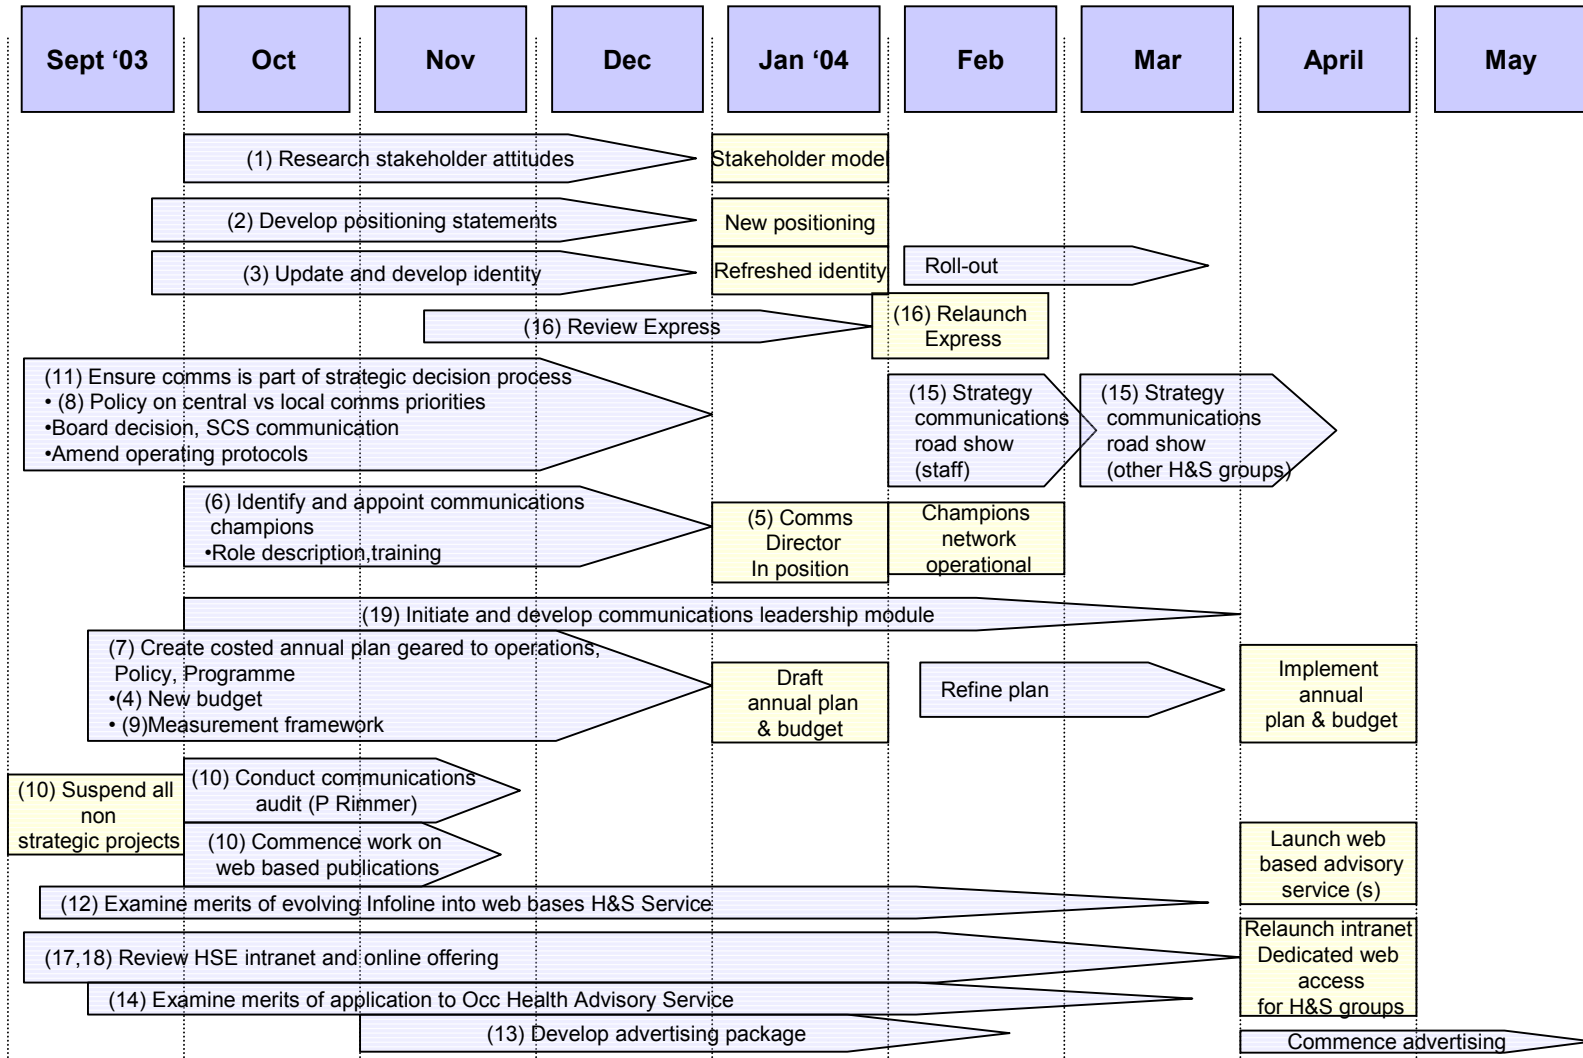

Implementing the communications strategy

() = Activity recommendation