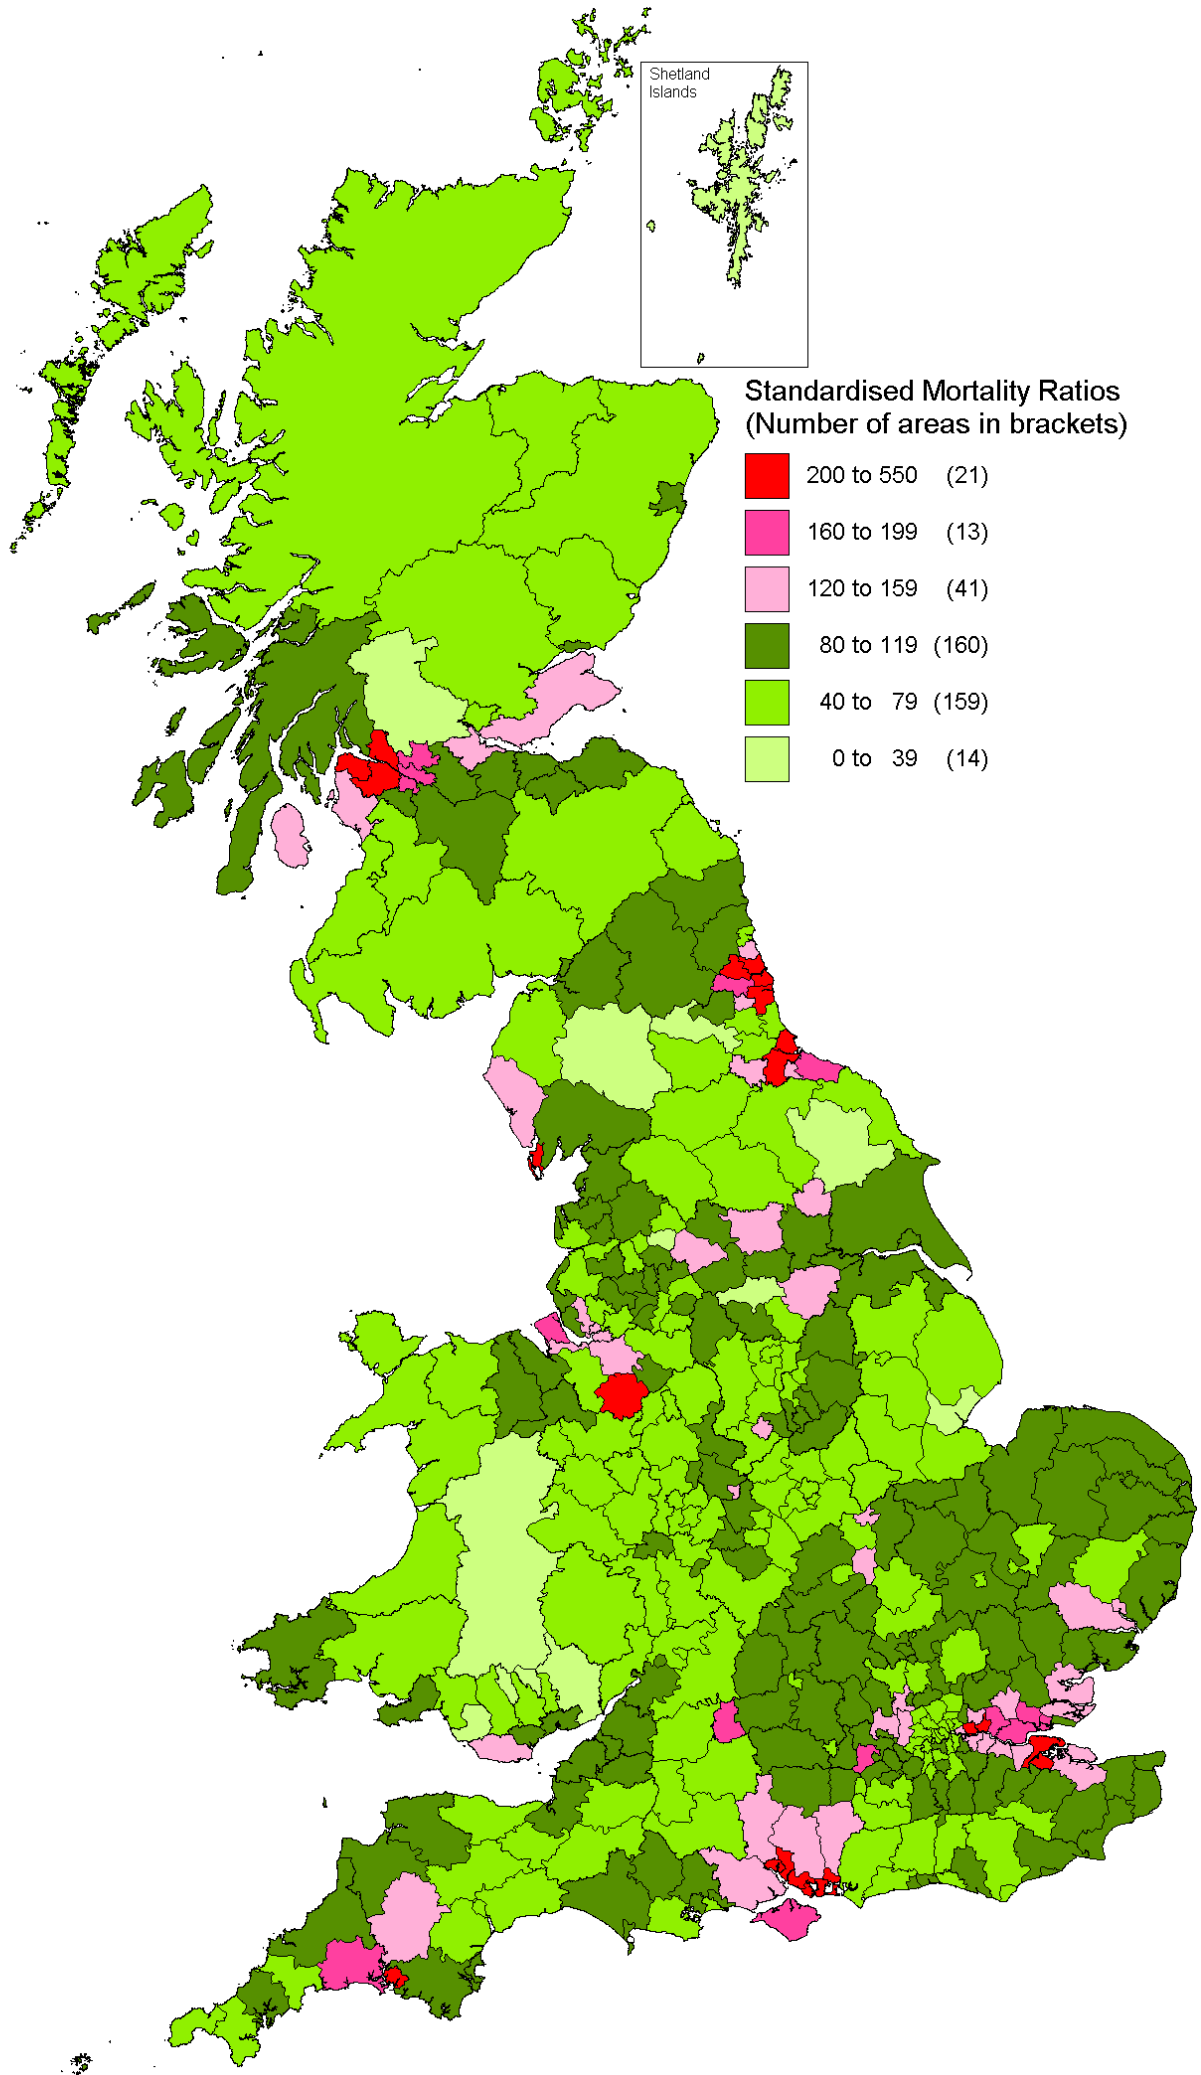

Male Mesothelioma Standardised Mortality Ratios (SMRs) for Great Britain 1981 - 2005

Female Mesothelioma Standardised Mortality Ratios (SMRs) for Great Britain 1981 - 2005