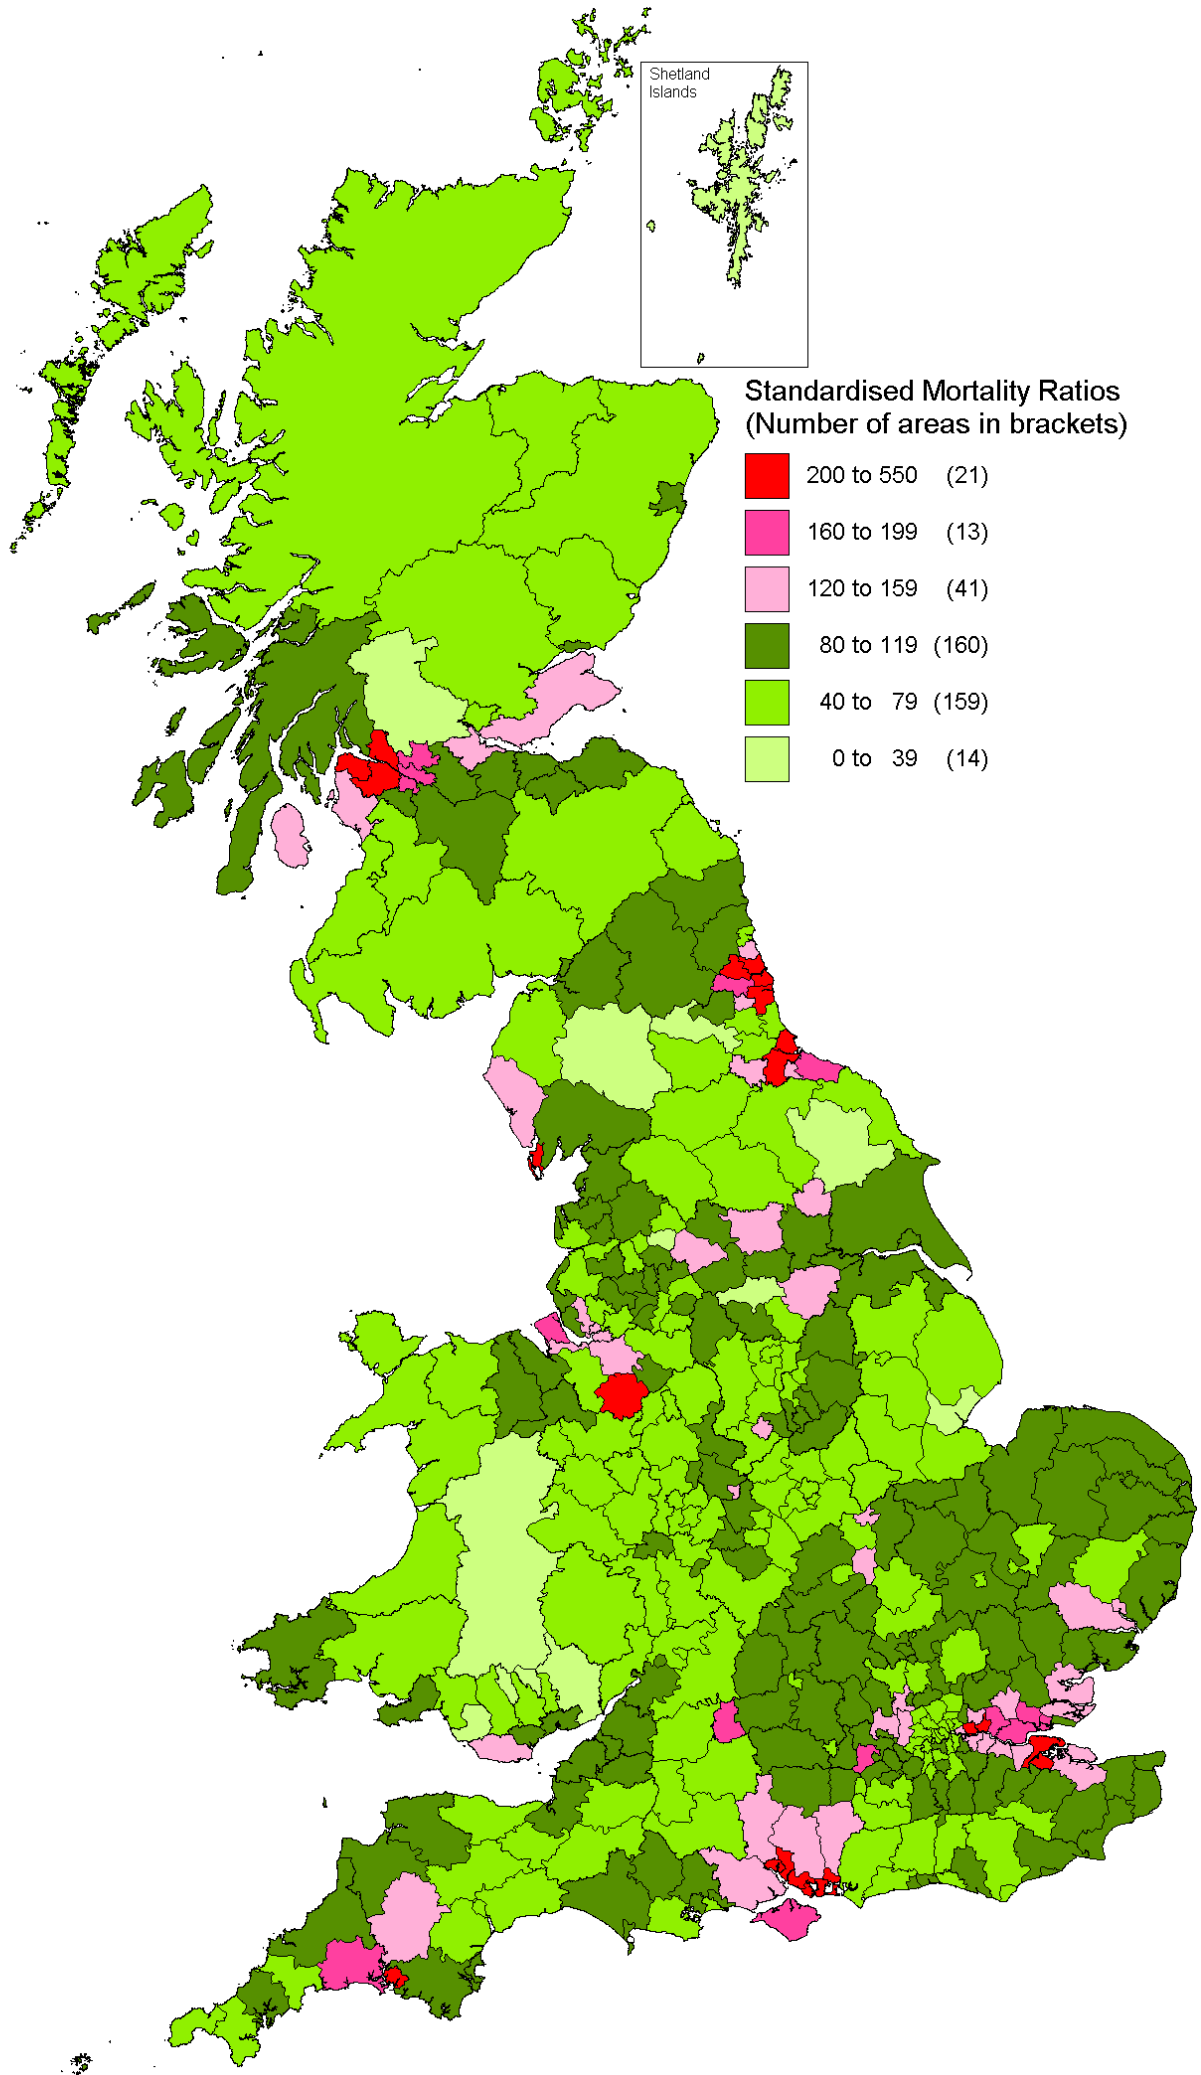

Male Mesothelioma Standardised Mortality Ratios (SMRs) for the East Midlands 1981 - 2005

Male Mesothelioma Standardised Mortality Ratios (SMRs) for Great Britain 1981 - 2005

Female Mesothelioma Standardised Mortality Ratios (SMRs) for Great Britain 1981 - 2005