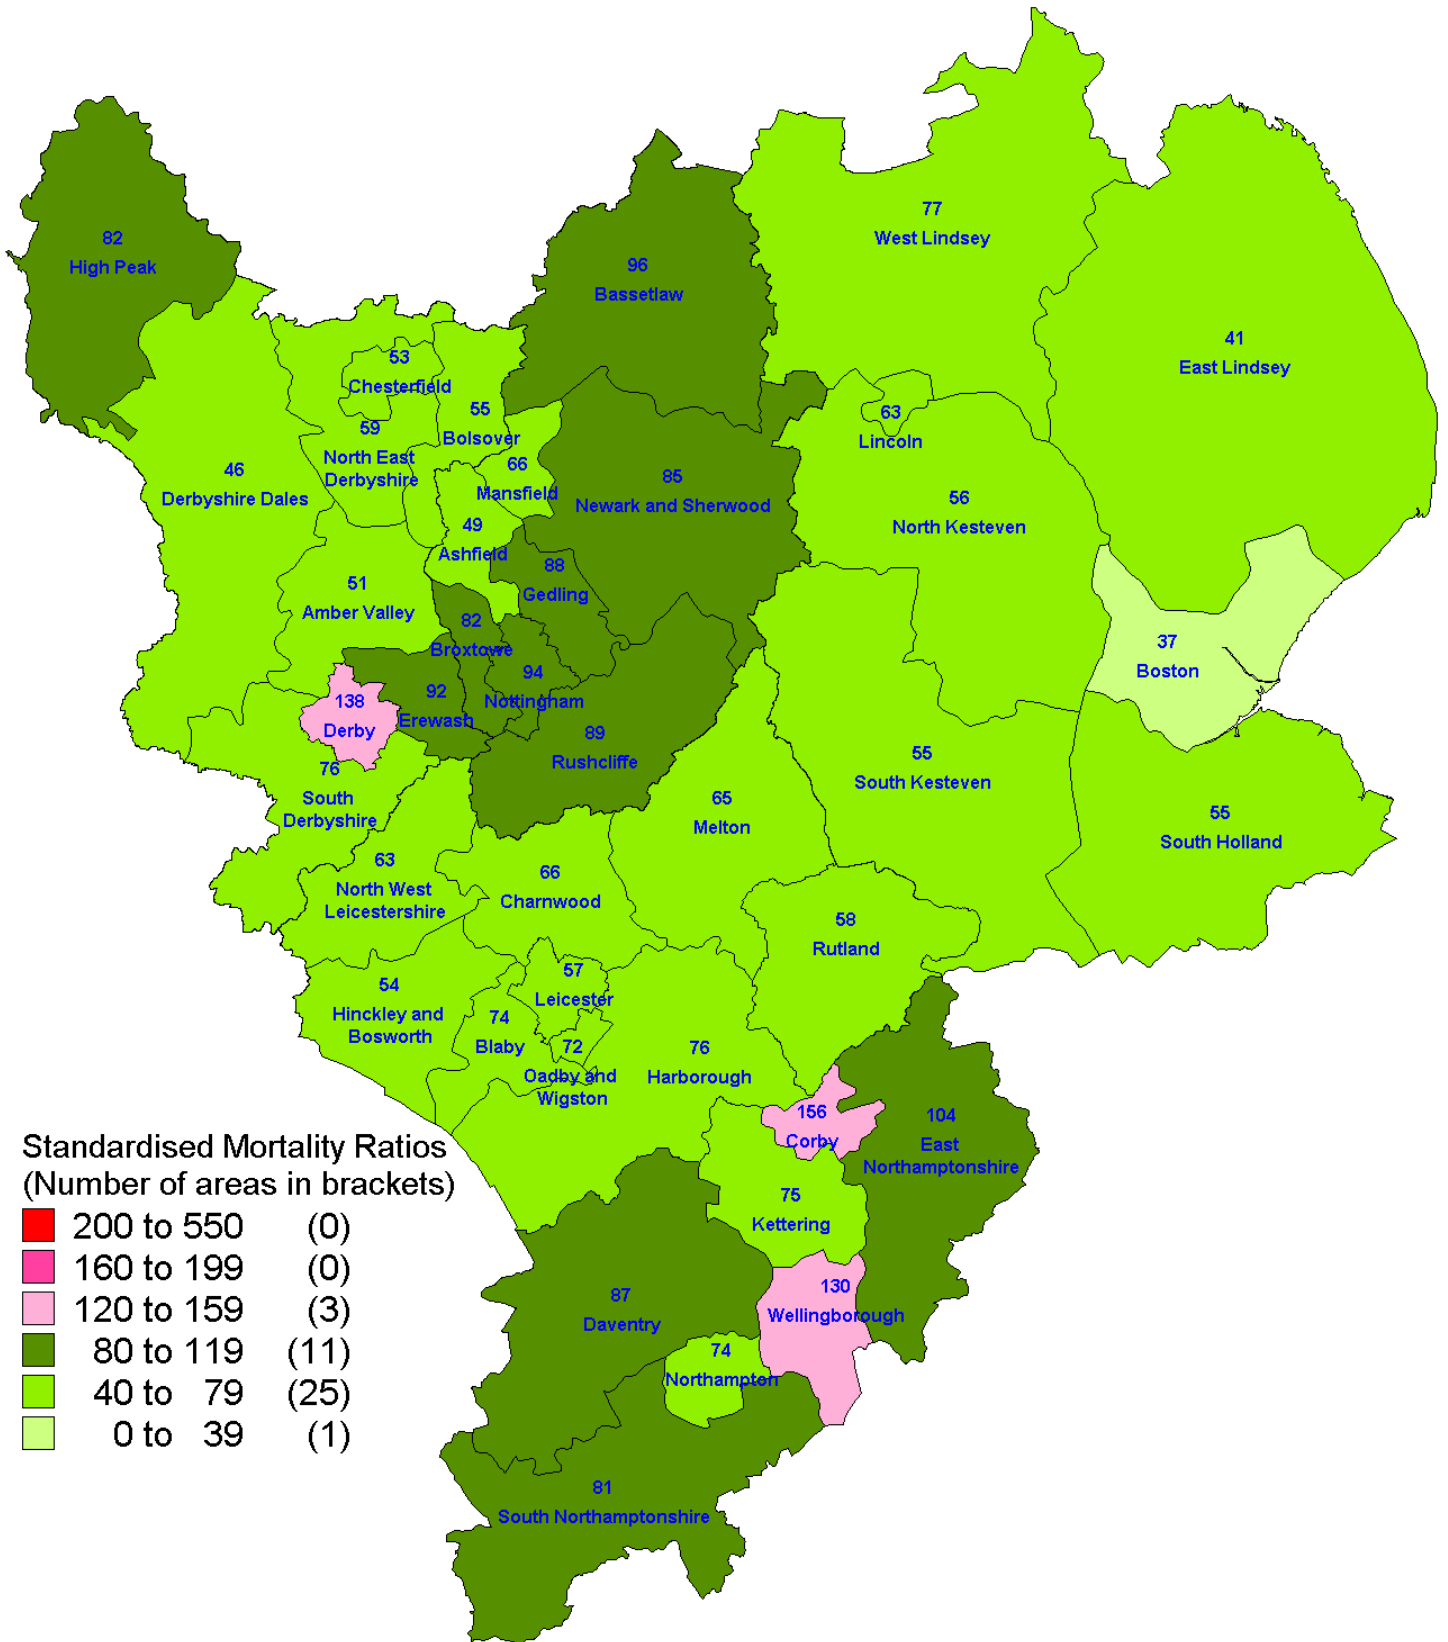

Male Mesothelioma Standardised Mortality Ratios (SMRs) for the East Midlands 1981 - 2005

Male Mesothelioma Standardised Mortality Ratios (SMRs) for Great Britain 1981 - 2005

Female Mesothelioma Standardised Mortality Ratios (SMRs) for Great Britain 1981 - 2005