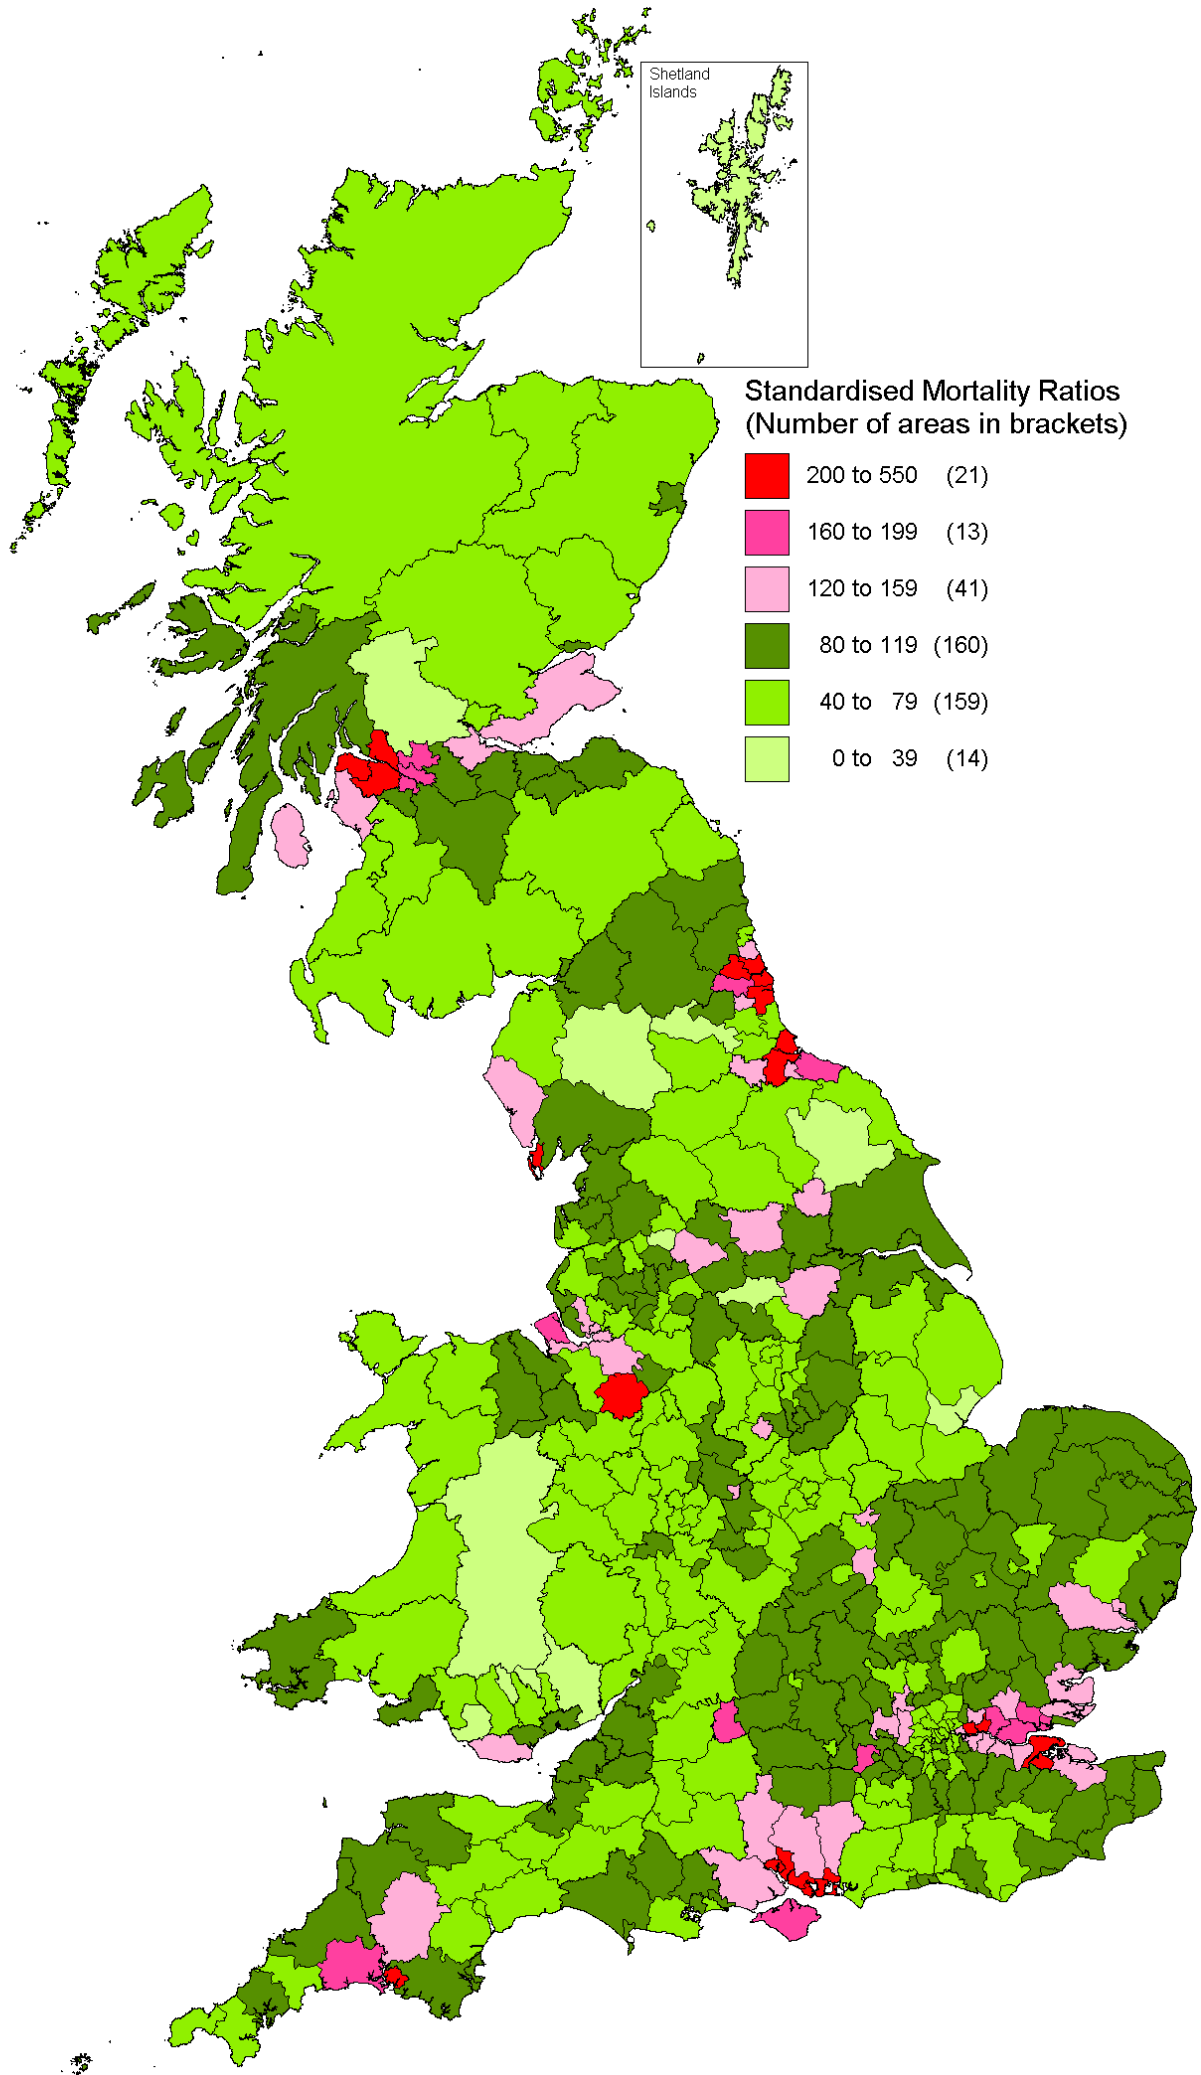

Female Mesothelioma Standardised Mortality Ratios (SMRs) for the East 1981 - 2005

Male Mesothelioma Standardised Mortality Ratios (SMRs) for Great Britain 1981 - 2005

Female Mesothelioma Standardised Mortality Ratios (SMRs) for Great Britain 1981 - 2005