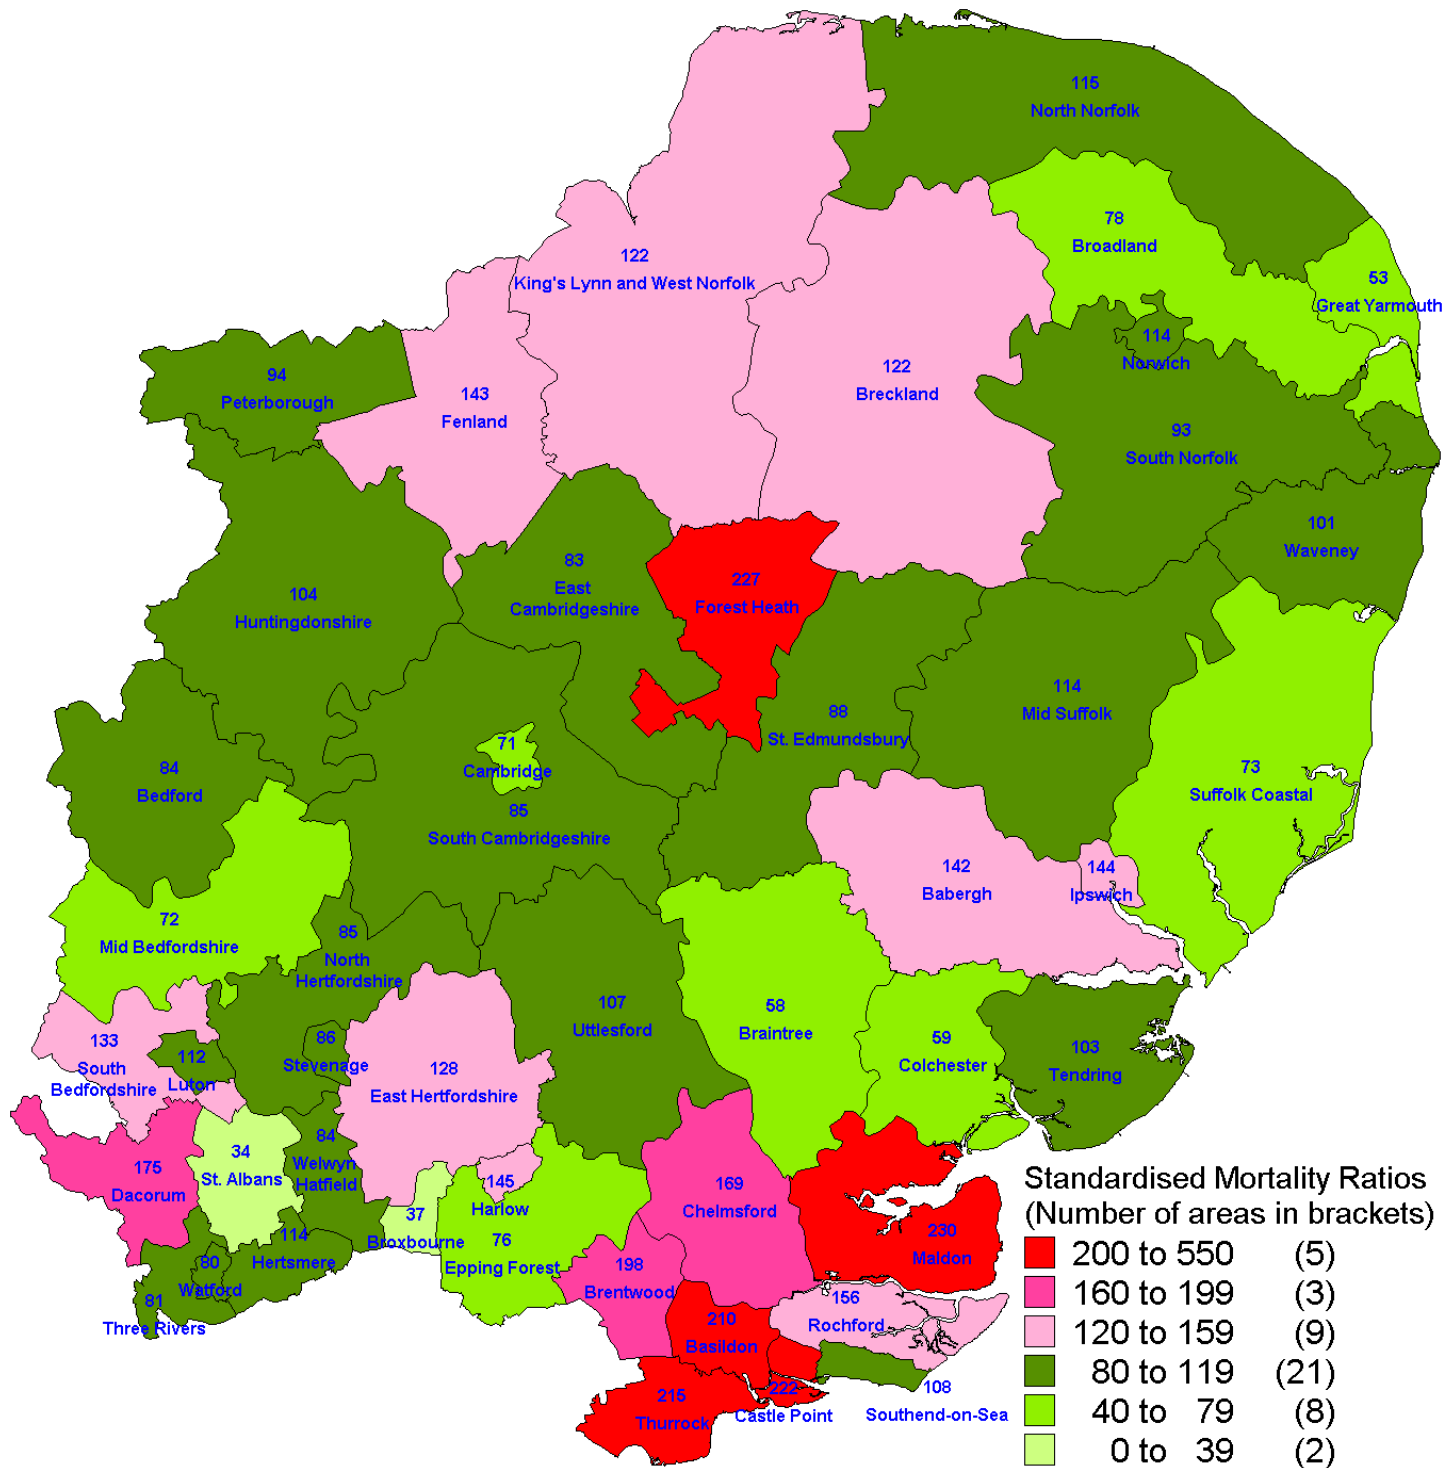

Female Mesothelioma Standardised Mortality Ratios (SMRs) for the East 1981 - 2005

Male Mesothelioma Standardised Mortality Ratios (SMRs) for Great Britain 1981 - 2005

Female Mesothelioma Standardised Mortality Ratios (SMRs) for Great Britain 1981 - 2005