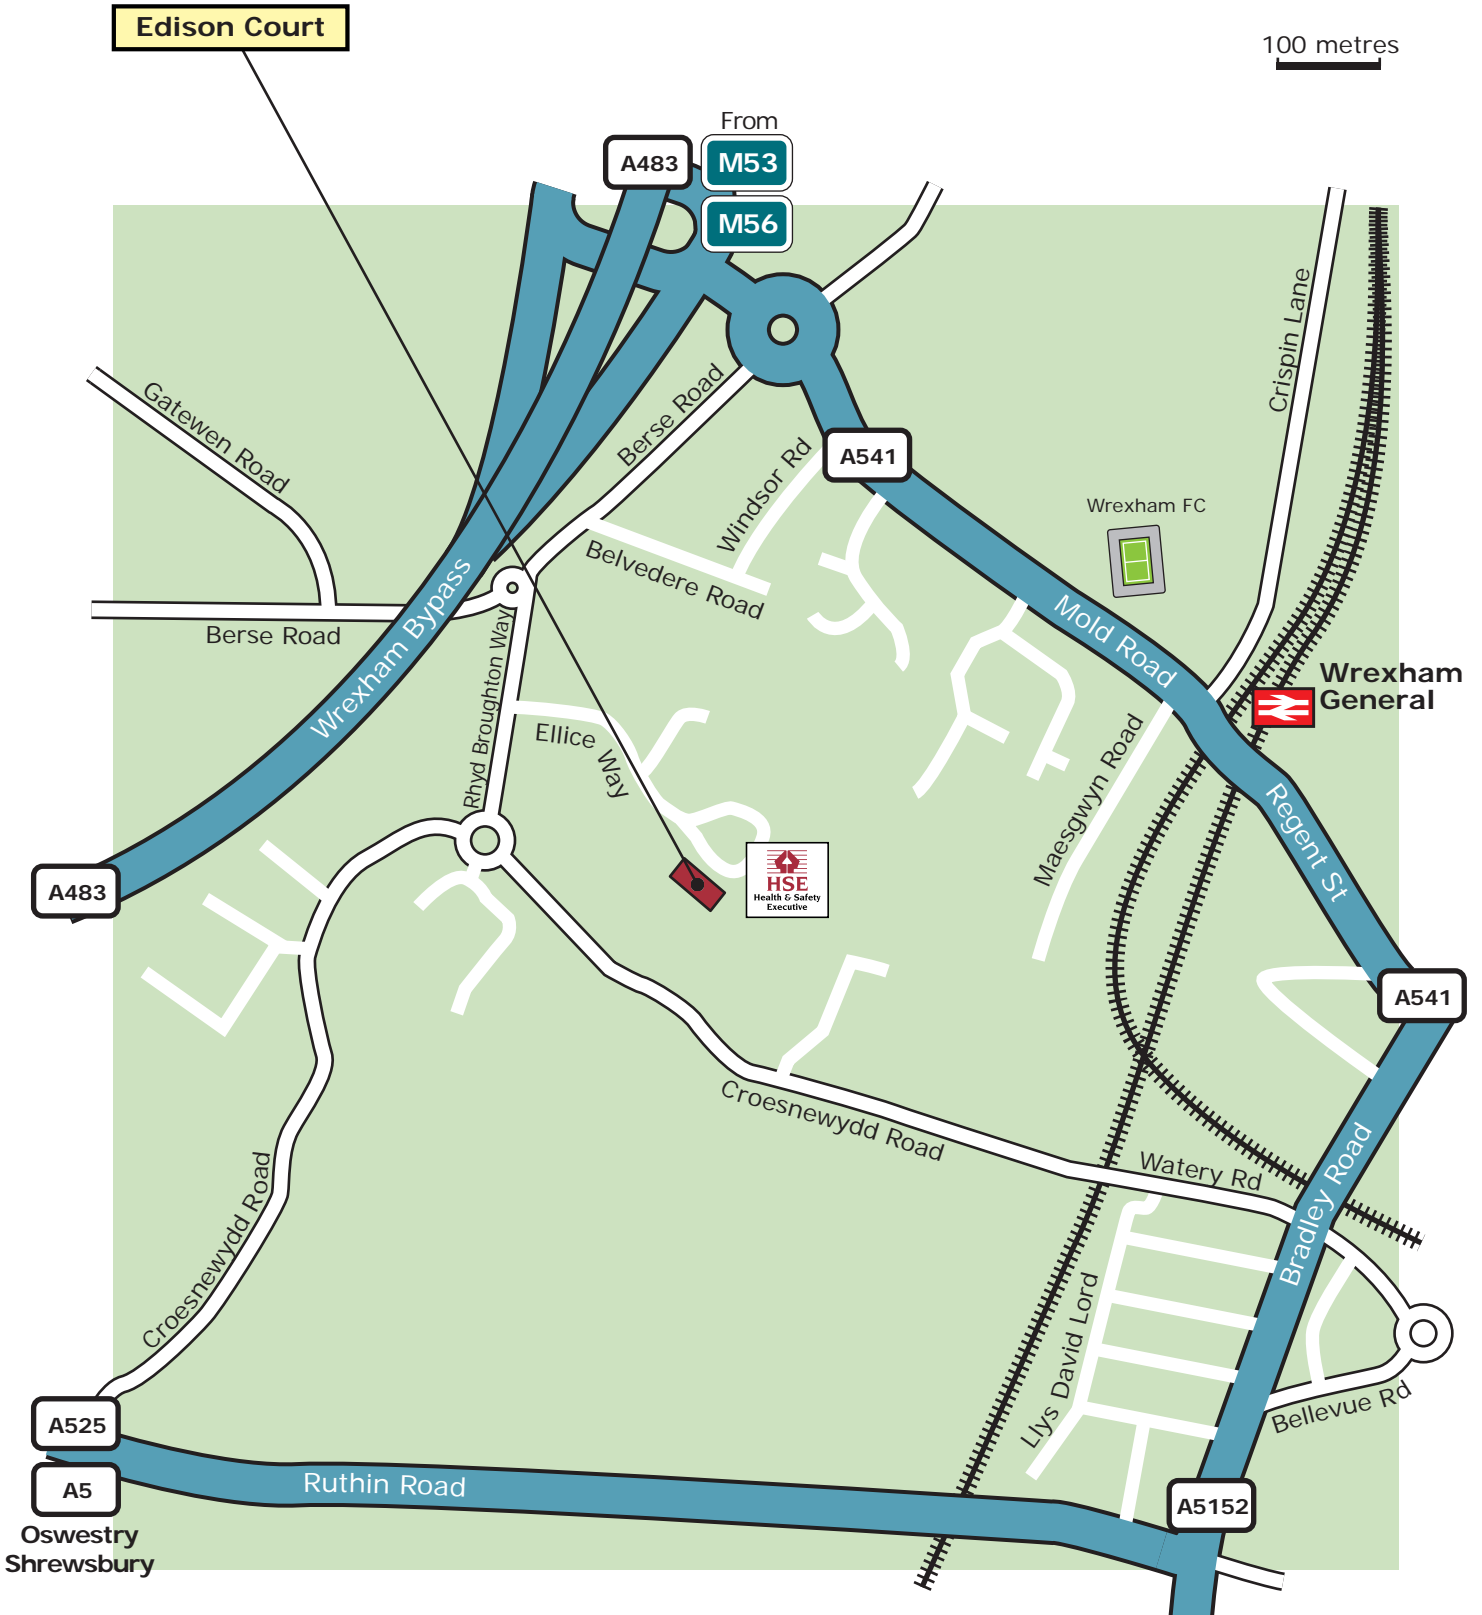

Wrexham

Unit 7 & 8 Edison Court, Wrexham Technology Park, Wrexham LL13 7YT

Wrexham

Unit 7 & 8 Edison Court, Wrexham Technology Park, Wrexham LL13 7YT

How To Find Us

By Road

From the *M53* north, leave at Junction 1 and turn onto *A55*. Continue straight on at the first roundabout, and at the second, take the first exit into the *A483* (sign posted *Wrexham*). Continue along the *A483*, and straight on at the next roundabout. At the following roundabout, take the first exit onto the *A541 (Mold Road)* and at the next roundabout take the third exit onto the *B5101 (Berse Road)*. Continue along *Berse Road* and at the next roundabout take the first exit onto *Rhyd Broughton Lane*. *Ellice Way* is on the left, and the *HSE* building is located at the end of the road on the right hand side.

From the south (*Oswestry*) via the *A5*, take the *A483* exit towards *Wrexham*. Continue along the *A483* through the first roundabout, but at the second, take the fourth exit onto the *A541 (Mold Road)*. Continue for a short while then at the next roundabout, take third exit onto the *B5101 (Berse Road)*. Turn into *Ellice Way*.

From the south (*Whitchurch*), enter *Wrexham* via the *A525 (Wrexham Road)*. Bear right into the *A5152*, and take the first exit off the next roundabout into the *A534 (St George's Crescent)*. Continue until you find a right turn into the *A541 (Regent Street)*. After about half a mile take the first exit off the roundabout into the *B5101 (Berse Road)*. Continue to *Ellice Way*.

From the south (*Nantwich*), follow the *A51 (Barony Road)* into the *A534 (Cuckoo Lane)* to *Wrexham*. After 18-19 miles take the fourth exit off the roundabout leading to the *A5152 (Bodhyfryd)*, and then right onto the *A541 (Regent Street)*. Continue for about half a mile and at the next roundabout take the first exit into the *B5101 (Berse Road)*. Continue to *Ellice Way*.