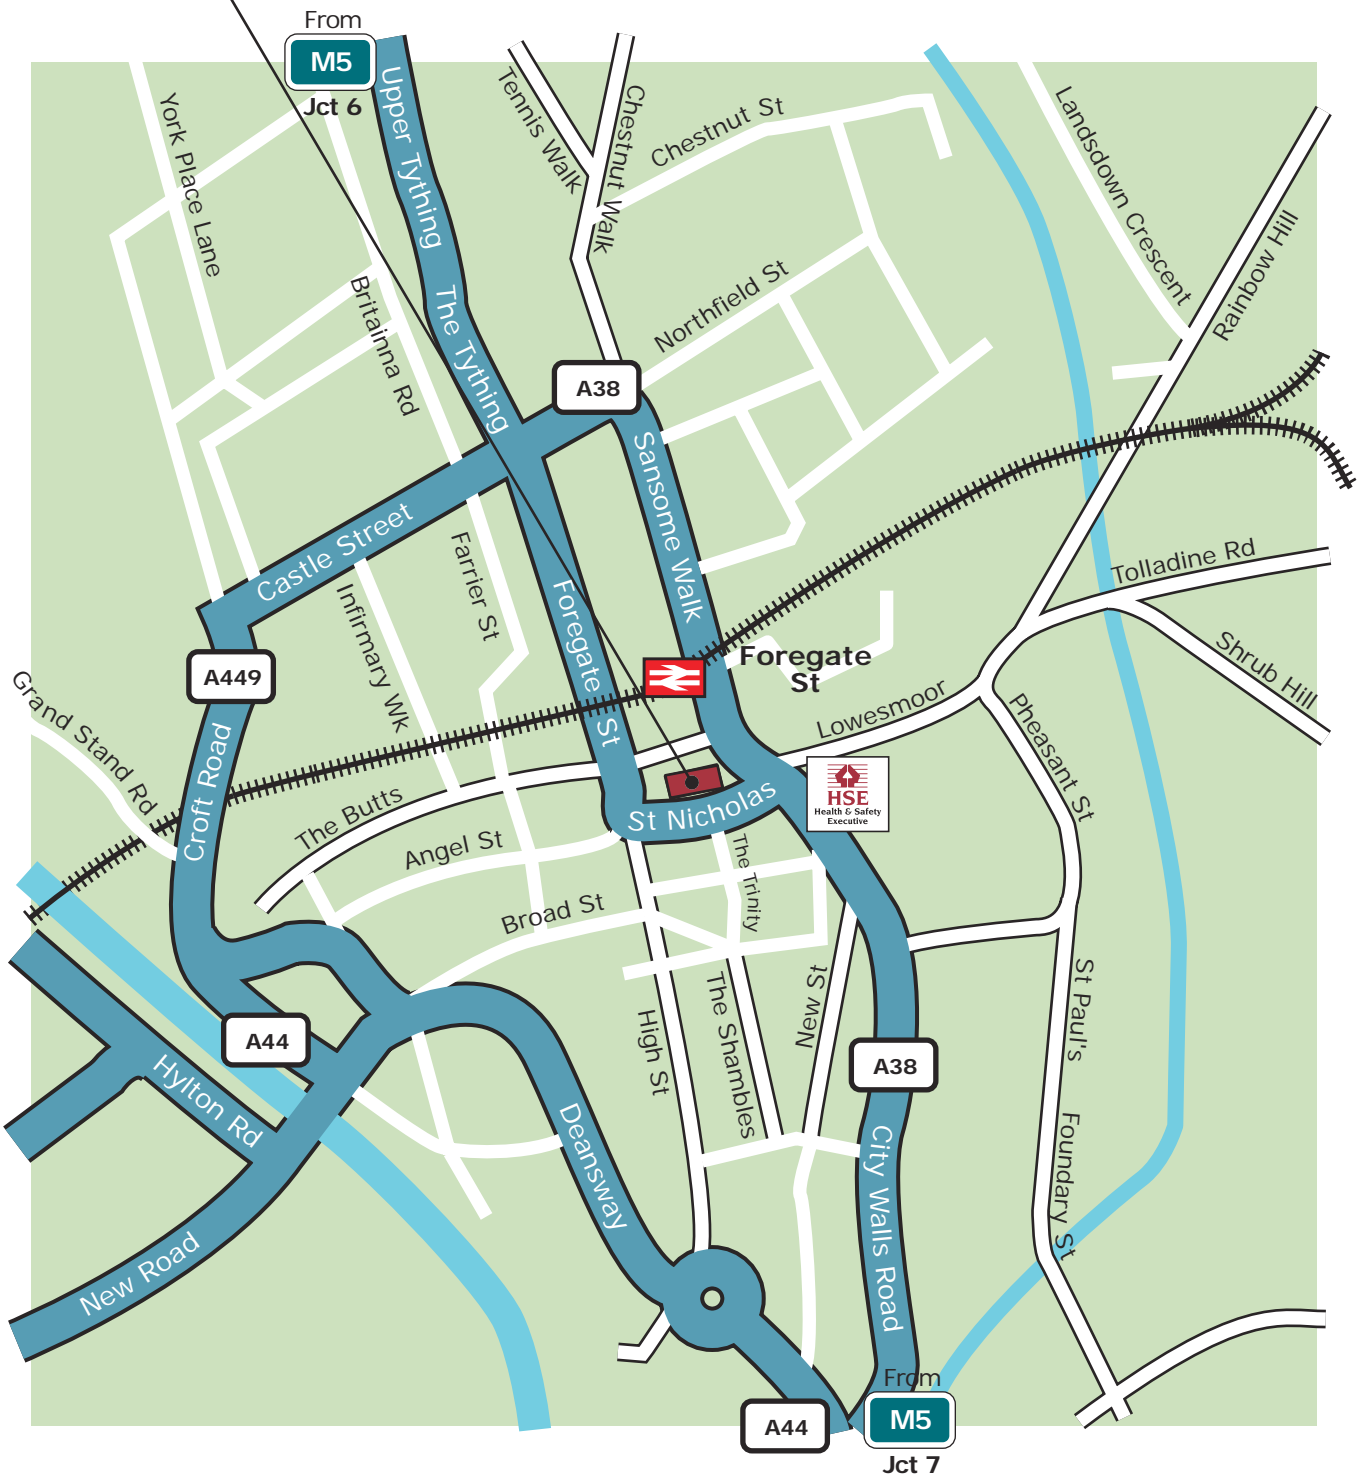

Worcester

Haswell House, St Nicholas Street, Worcester WR1 1UW

Haswell House

100 metres

Worcester

Haswell House, St Nicholas Street, Worcester WR1 1UW

How To Find Us

By Road

From the North leave **M5** at **Junction 6** and follow **A449** until roundabout. Then follow signs for **City Centre**.

From the South leave **M5** at **Junction 7** and follow signs for **City Centre**.

By Rail

On arrival at **Foregate Street** turn left at front of station and walk along **Foregate Street**. Cross over **Sansome Street** continuing along **Foregate Street** turning left at **Toni and Guy** Hairdressers into **St Nicholas Street**. **Haswell House** is about 200 yards on the left. The reception is on the 2nd floor.

Where to Park?

The nearest long stay car park is at **St Martins Gate** £5 all day. The nearest short stay car park is at **City Walls Road**.