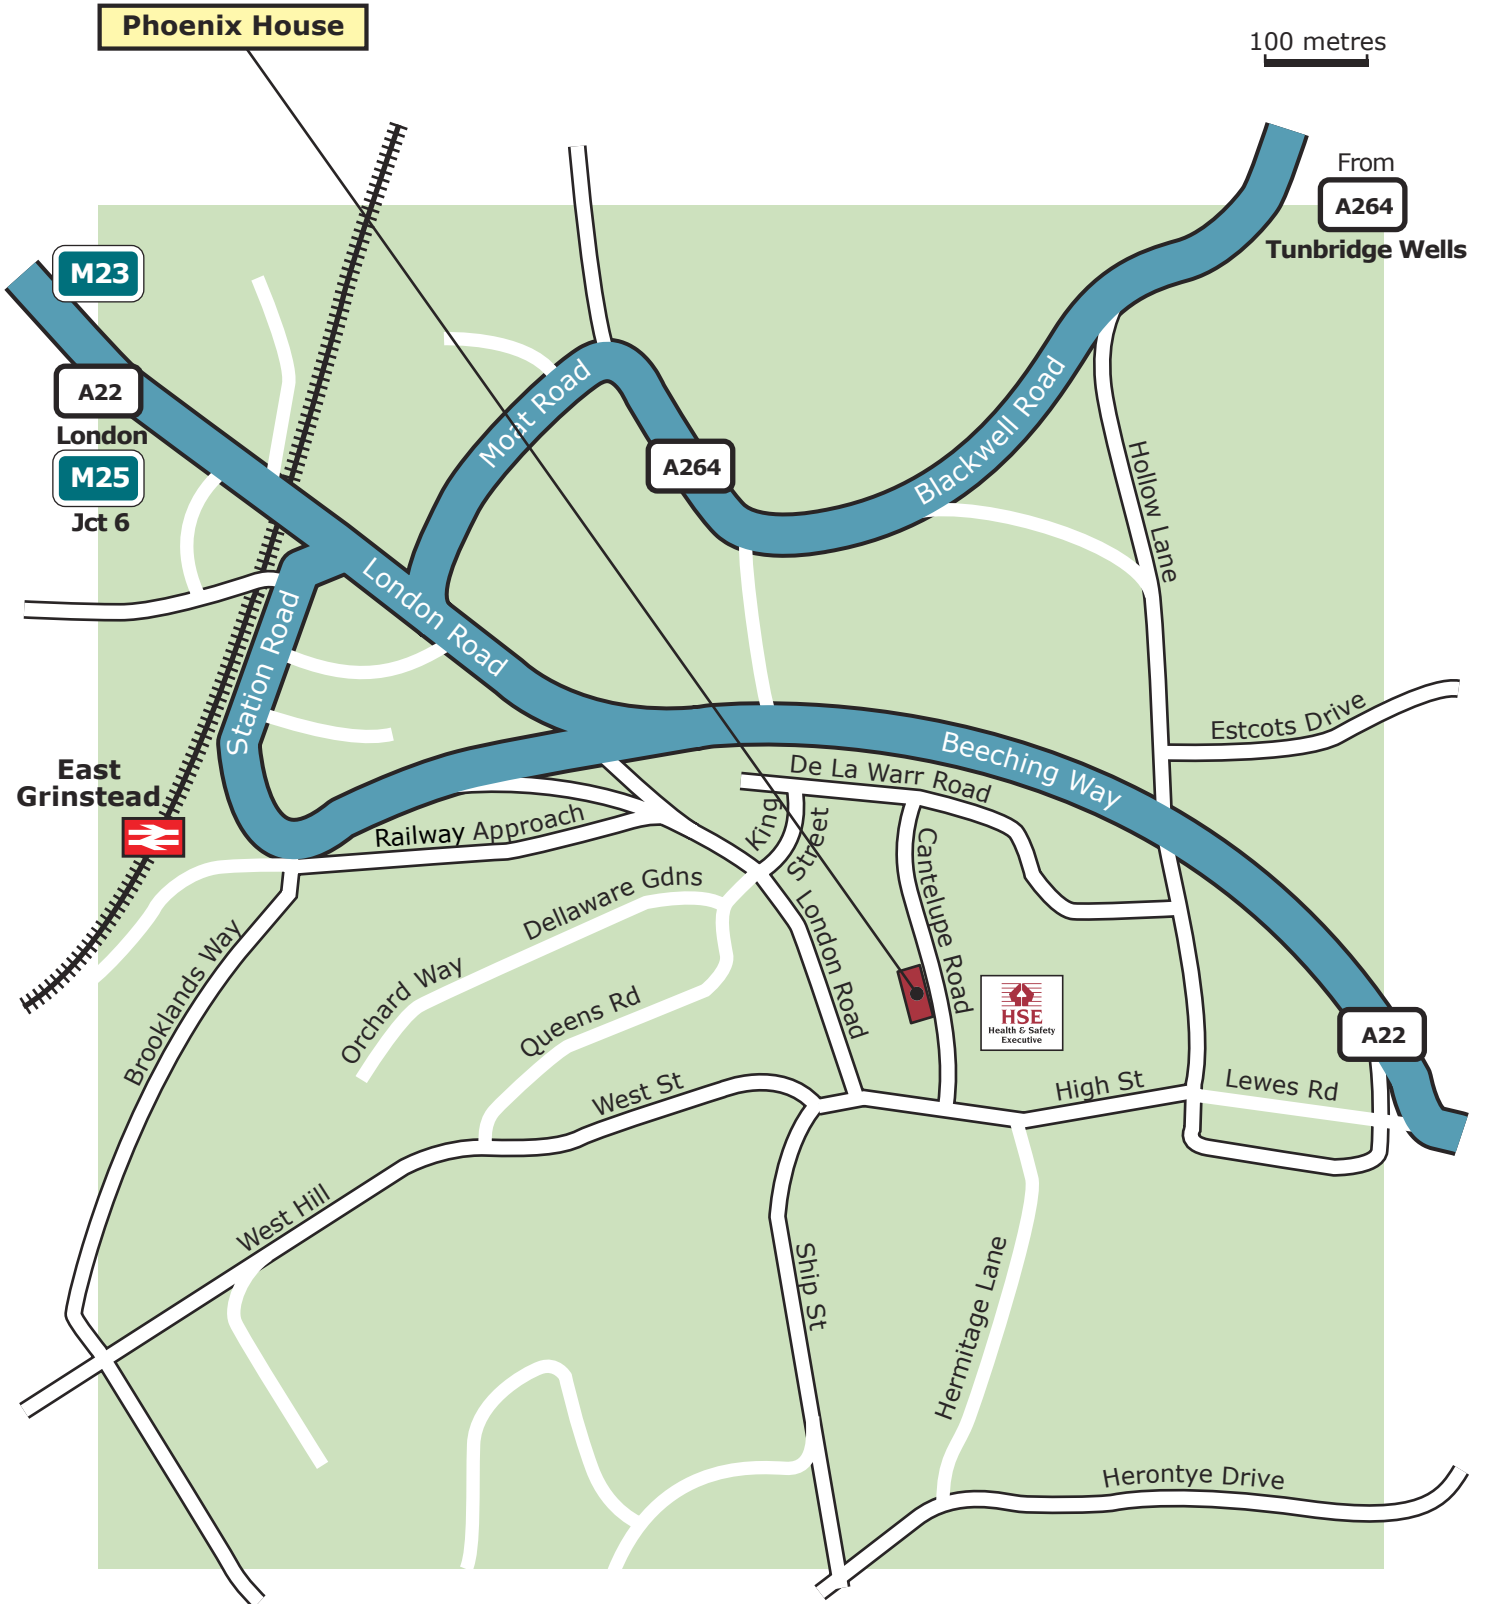

East Grinstead

Phoenix House, 23-25 Cantelupe Road, East Grinstead, West Sussex RH19 3BE

East Grinstead

Phoenix House, 23-25 Cantelupe Road, East Grinstead, West Sussex RH19 3BE

How To Find Us

By Road

From **Junction 6, M25** take the **A22** to **East Grinstead**. Continue down **A22 (London Road)** until traffic lights at junction of **London Road/King Street**. Turn left into **King Street** and follow the road round into **De La Warr Road**. Turn first right into **Cantelupe Road**, Office and car park is on the right

By Rail

When leaving the **railway station** turn left onto **Station Road**. Continue to the junction of **Station Road/London Road** and turn right. Continue down **London Road**. Turn left into **King Street** and follow the road round into **De La Warr Road**. Turn right into **Cantelupe Road**. The office is on the right.

Where to Park?

Limited car parking is available at **East Grinstead House**. Visitors should contact **Office Services** in advance on **01342 334200** or VPN 503