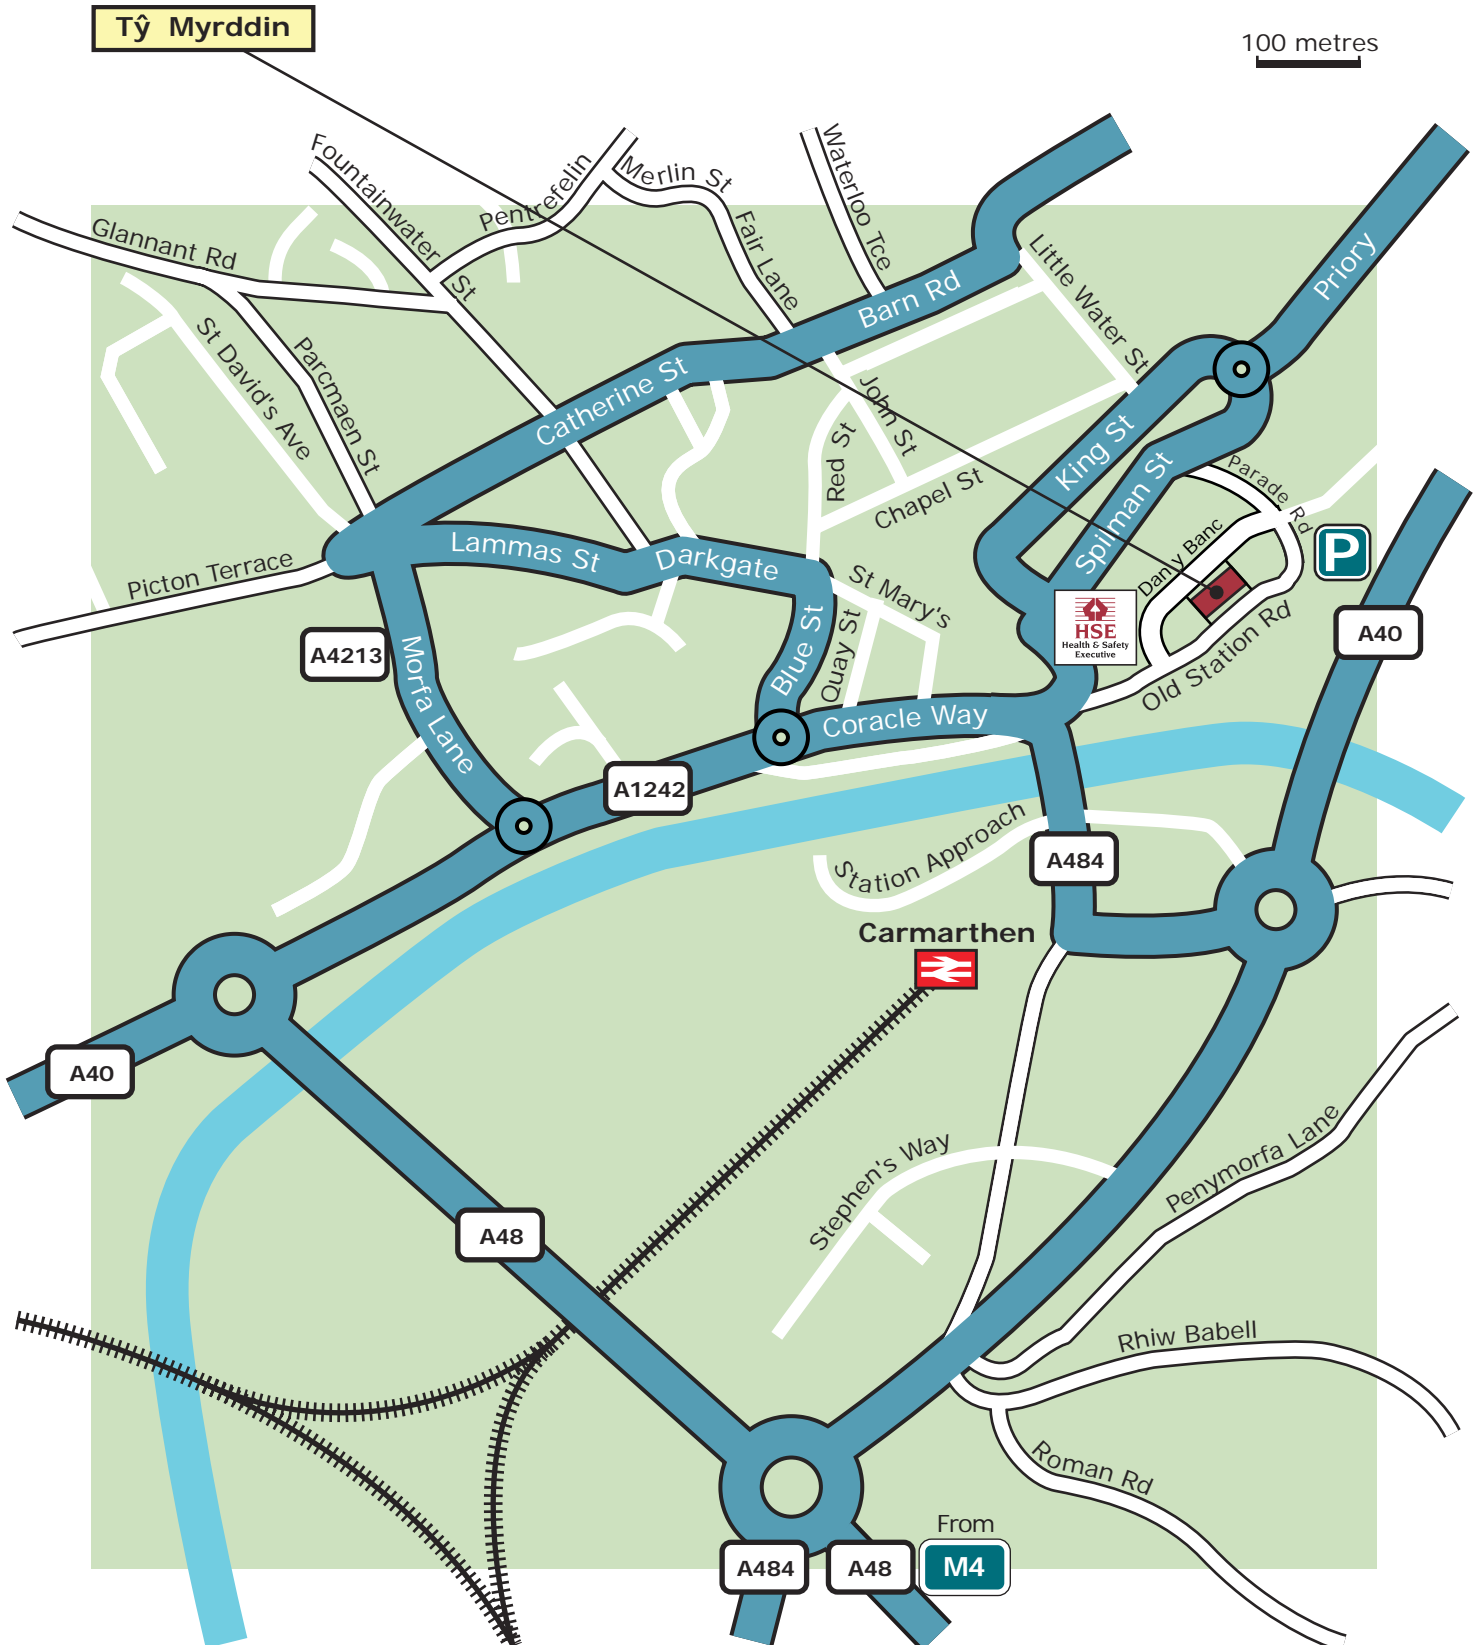

Carmarthen

Tŷ Myrddin, Old Station Road, Carmarthen, Dyfed SA31 1LP