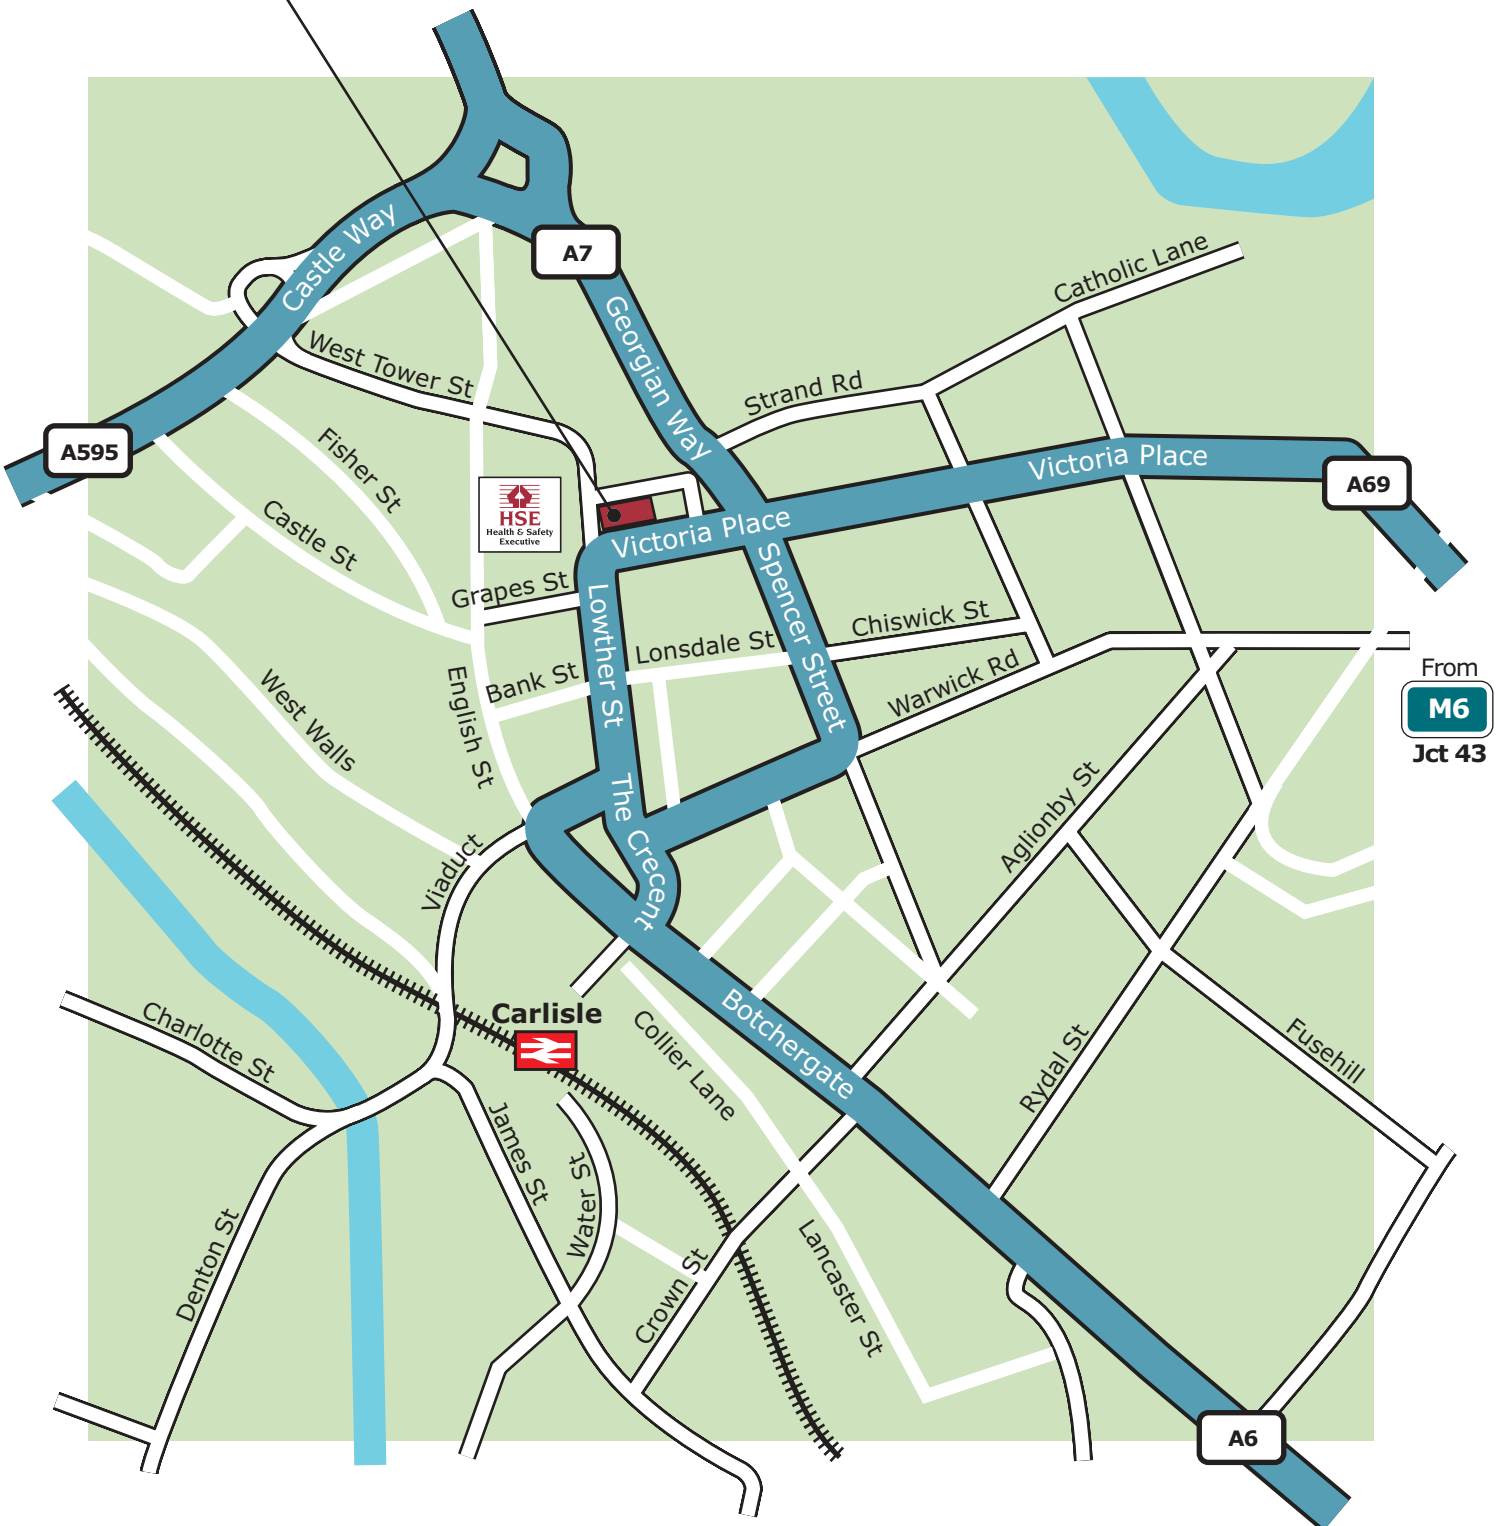

# Carlisle

2 Victoria Place, Carlisle CA1 1ER

2 Victoria Place

100 metres

# Carlisle

2 Victoria Place, Carlisle CA1 1ER

### By Road

From the **M6**, turn off at **Junction 43**. Go straight down **A69** passing the large **Tesco's** store on your right. Continue straight along **Warwick Road** heading towards **City Centre**. At the end of **Warwick Road** turn right into **Lowther Street**. Take the middle lane and go through all sets of traffic lights. Head for the **A7** Northbound. Turn right into **Victoria Place**. The office is the first building on the left, a large Victorian House.

### By Rail

On arrival at **Carlisle railway station**, walk straight ahead to traffic lights into **The Crescent**. Continue to the next set of lights and into **Lowther Street**. Continue straight along until **Victoria Place** (which is the second street on the right) The office is the first Victorian house on the left.