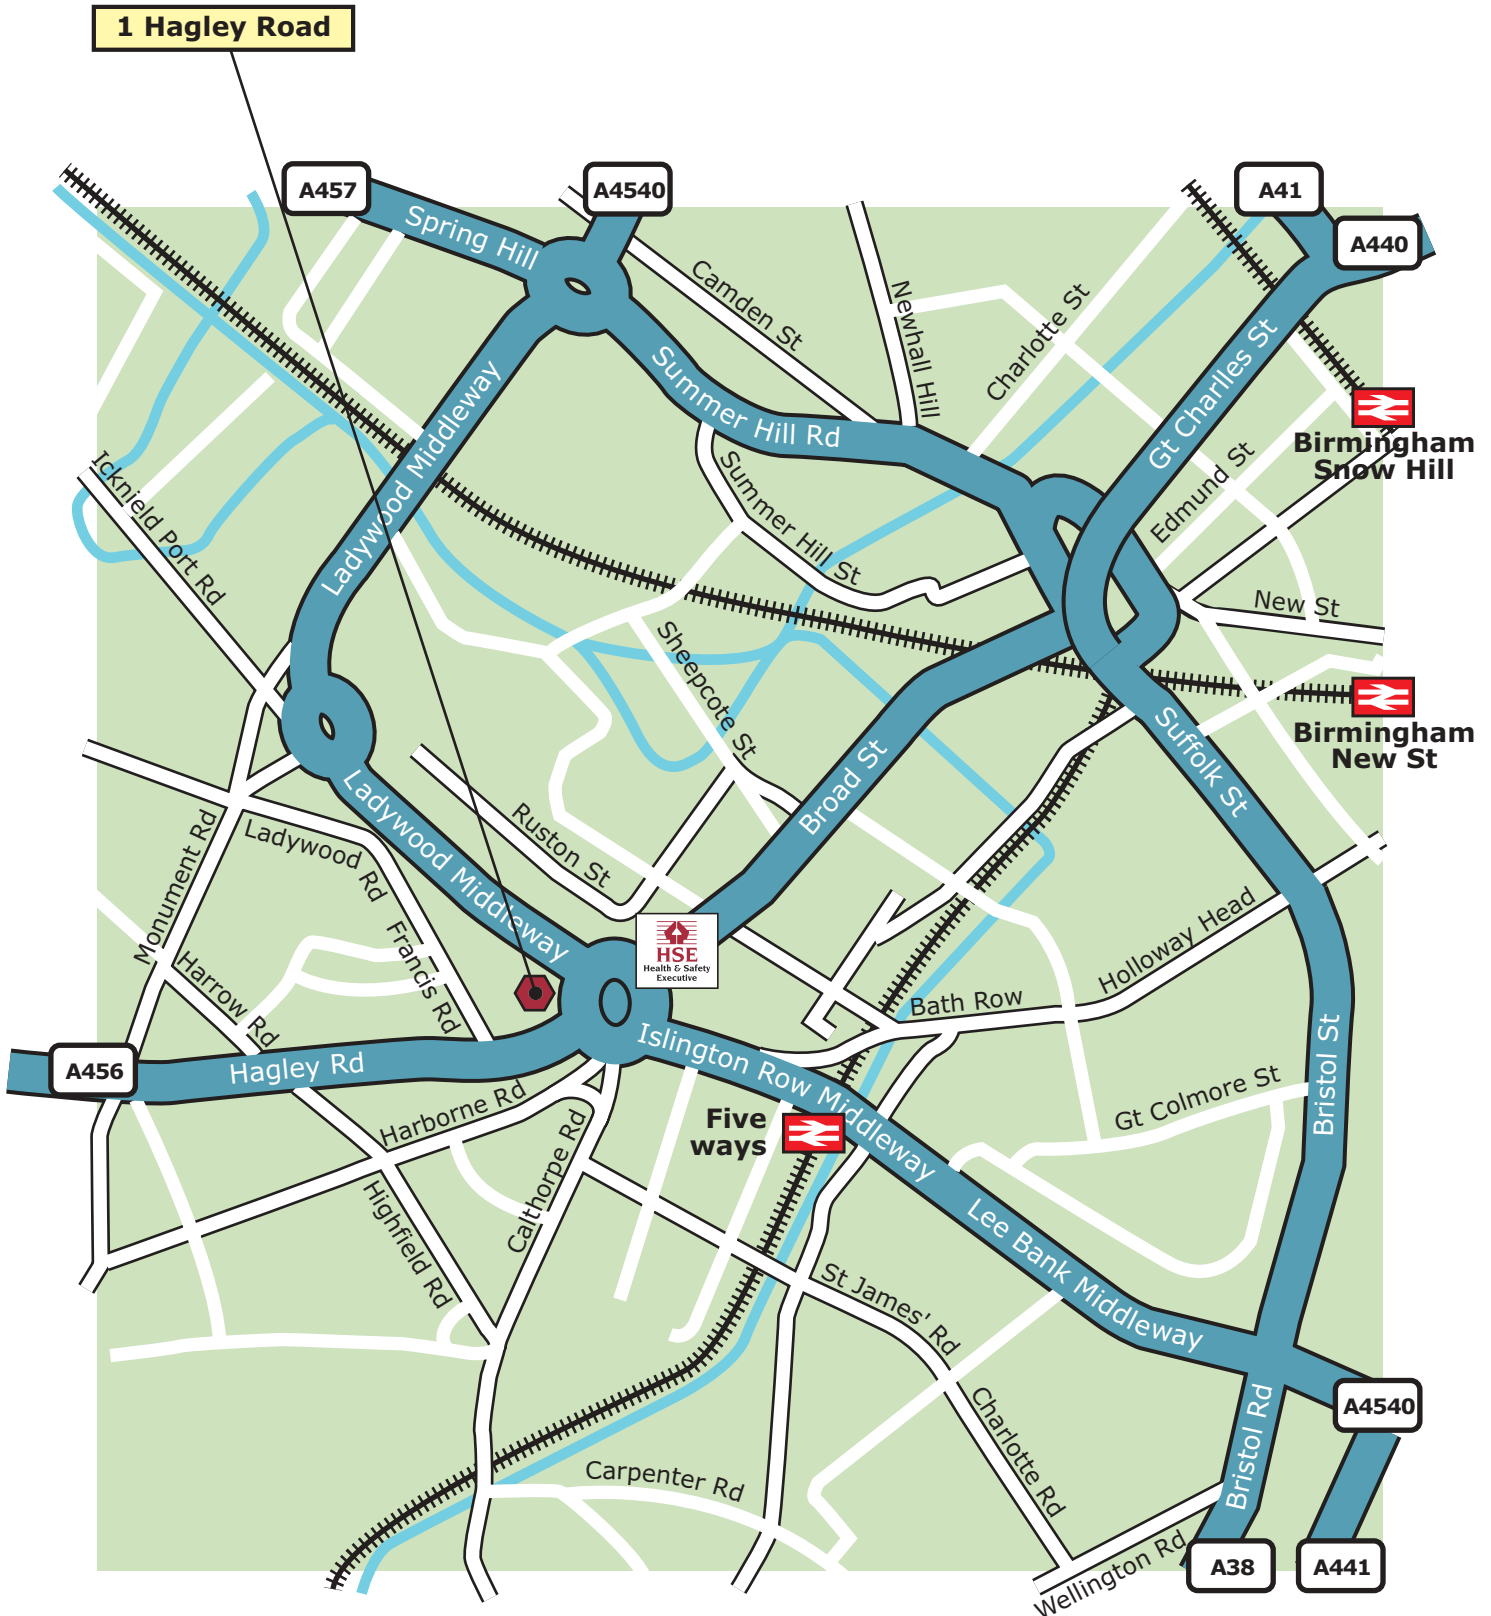

Birmingham

1 Hagley Road, Birmingham B16 8HS

Birmingham

1 Hagley Road, Birmingham B16 8HS

How To Find Us

By Road

From the South West, **M5** leave at **Junction 3** and join **A456**. Continue towards **Birmingham** on **A456** until you reach **FiveWays Island. Number 1, Hagley Road** is on your left, immediately before the island.

From the **M6**, leave at **Junction 6 (Spaghetti Junction)**. Join **A38(M)** to **City Centre**. Stay in the second lane of **A38(M)**. Join and stay on **A38** passing over the **Aston University** fly-over (**Lancaster Circus**) then the road bends right and left into the first of three tunnels (**St Chad's Circus Queensway tunnel**). Stay on **A38** through a second and third tunnel. As you exit the third tunnel, stay in the extreme right hand lane. You are approaching the junction with the **A4540 (Lee Bank Middleway)** where you will be turning right, signposted **M5**. Pass **Ford Bristol Street Motors** on your left and at the junction you will see **McDonalds** opposite you on the right. Near the junction the right hand lane splits into a further feeder lane. As you turn right onto **A4540** take care to turn into correct carriageway. Continue along **A4540 (Lee Bank Middleway)** staying in the left hand lane until you pass **FiveWays** railway station on your left. Ahead of you is **FiveWays Island**. You will also see **Number 1, Hagley Road** directly in front of you on the far side of the roundabout.

By Rail

At **New Street station**, board a train going to **Longridge** or **Redditch**. Get off at **FiveWays** (one stop). When leaving **FiveWays station**, turn left and keep walking straight ahead (it takes approximately 7 minutes to reach the building). You will see **Number 1, Hagley Road** in front of you on the far side as you reach the roundabout. Take the pedestrian underpass across the roundabout and as you exit the underpass you will see the entrance to the building in front of you.