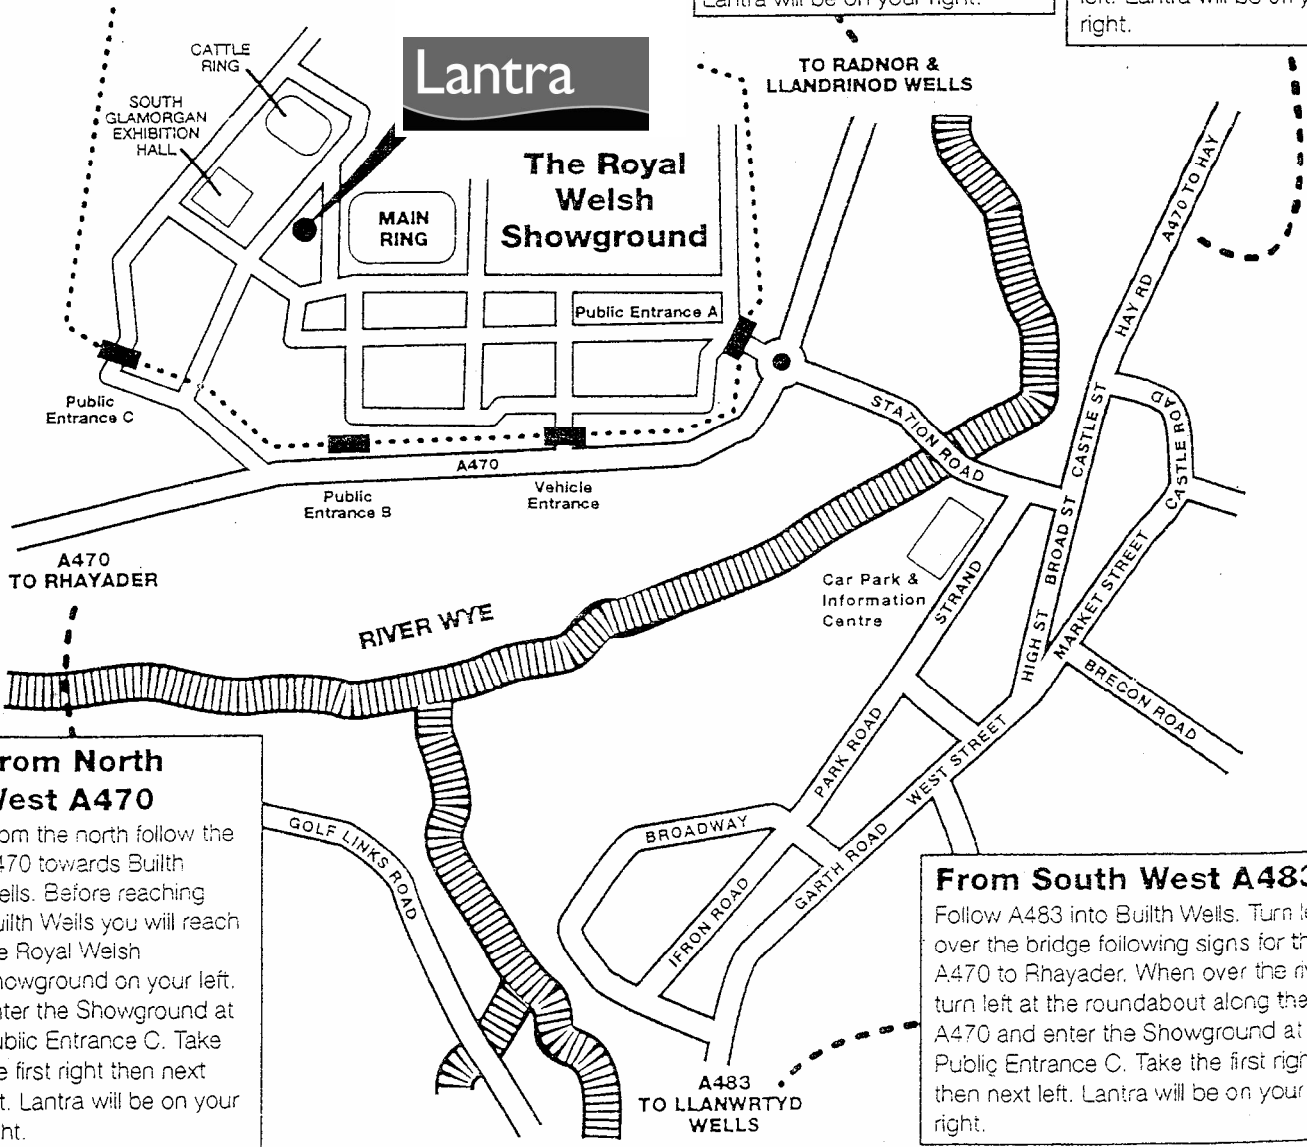

**From South East
 A470**

Follow A470 into Builth Wells. Turn right over the bridge then take the first left at the roundabout along the A470 and enter the Showground at Public Entrance C. Take the first right then next left. Lantra will be on your right.

**From North West
 A470**

From the north follow the A470 towards Builth Wells. Before reaching Builth Wells you will reach the Royal Welsh Showground on your left. Enter the Showground at Public Entrance C. Take the first right then next left. Lantra will be on your right.

From South West A483

Follow A483 into Builth Wells. Turn left over the bridge following signs for the A470 to Rhayader. When over the river turn left at the roundabout along the A470 and enter the Showground at Public Entrance C. Take the first right then next left. Lantra will be on your right.

MAPS ARE NOT TO SCALE