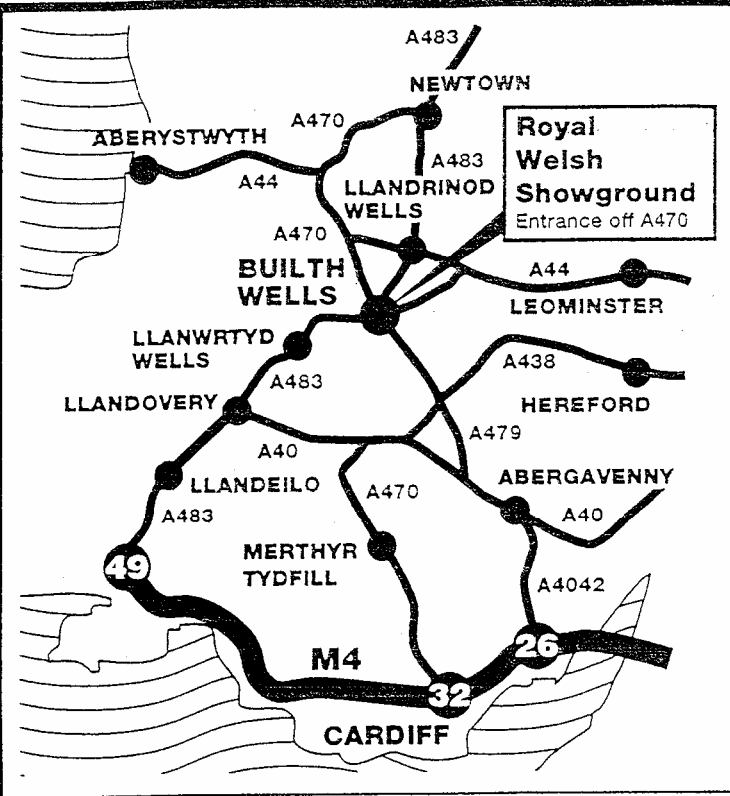

Lantra, Royal Welsh Showground, Llanelwedd,
Builth Wells, Powys LD2 3WY
Tel: (01982) 552646 Fax: (01982) 552523

**From North East
A483 or A481**

Head towards Builth Wells, through Llanelwedd until you reach the Royal Welsh Showground. Go straight across the roundabout following the A470 around the Showground to enter at Public Entrance C. Take the first right then next left. Lantra will be on your right.

**From South East
A470**

Follow A470 into Builth Wells. Turn right over the bridge then take the first left at the roundabout along the A470 and enter the Showground at Public Entrance C. Take the first right then next left. Lantra will be on your right.