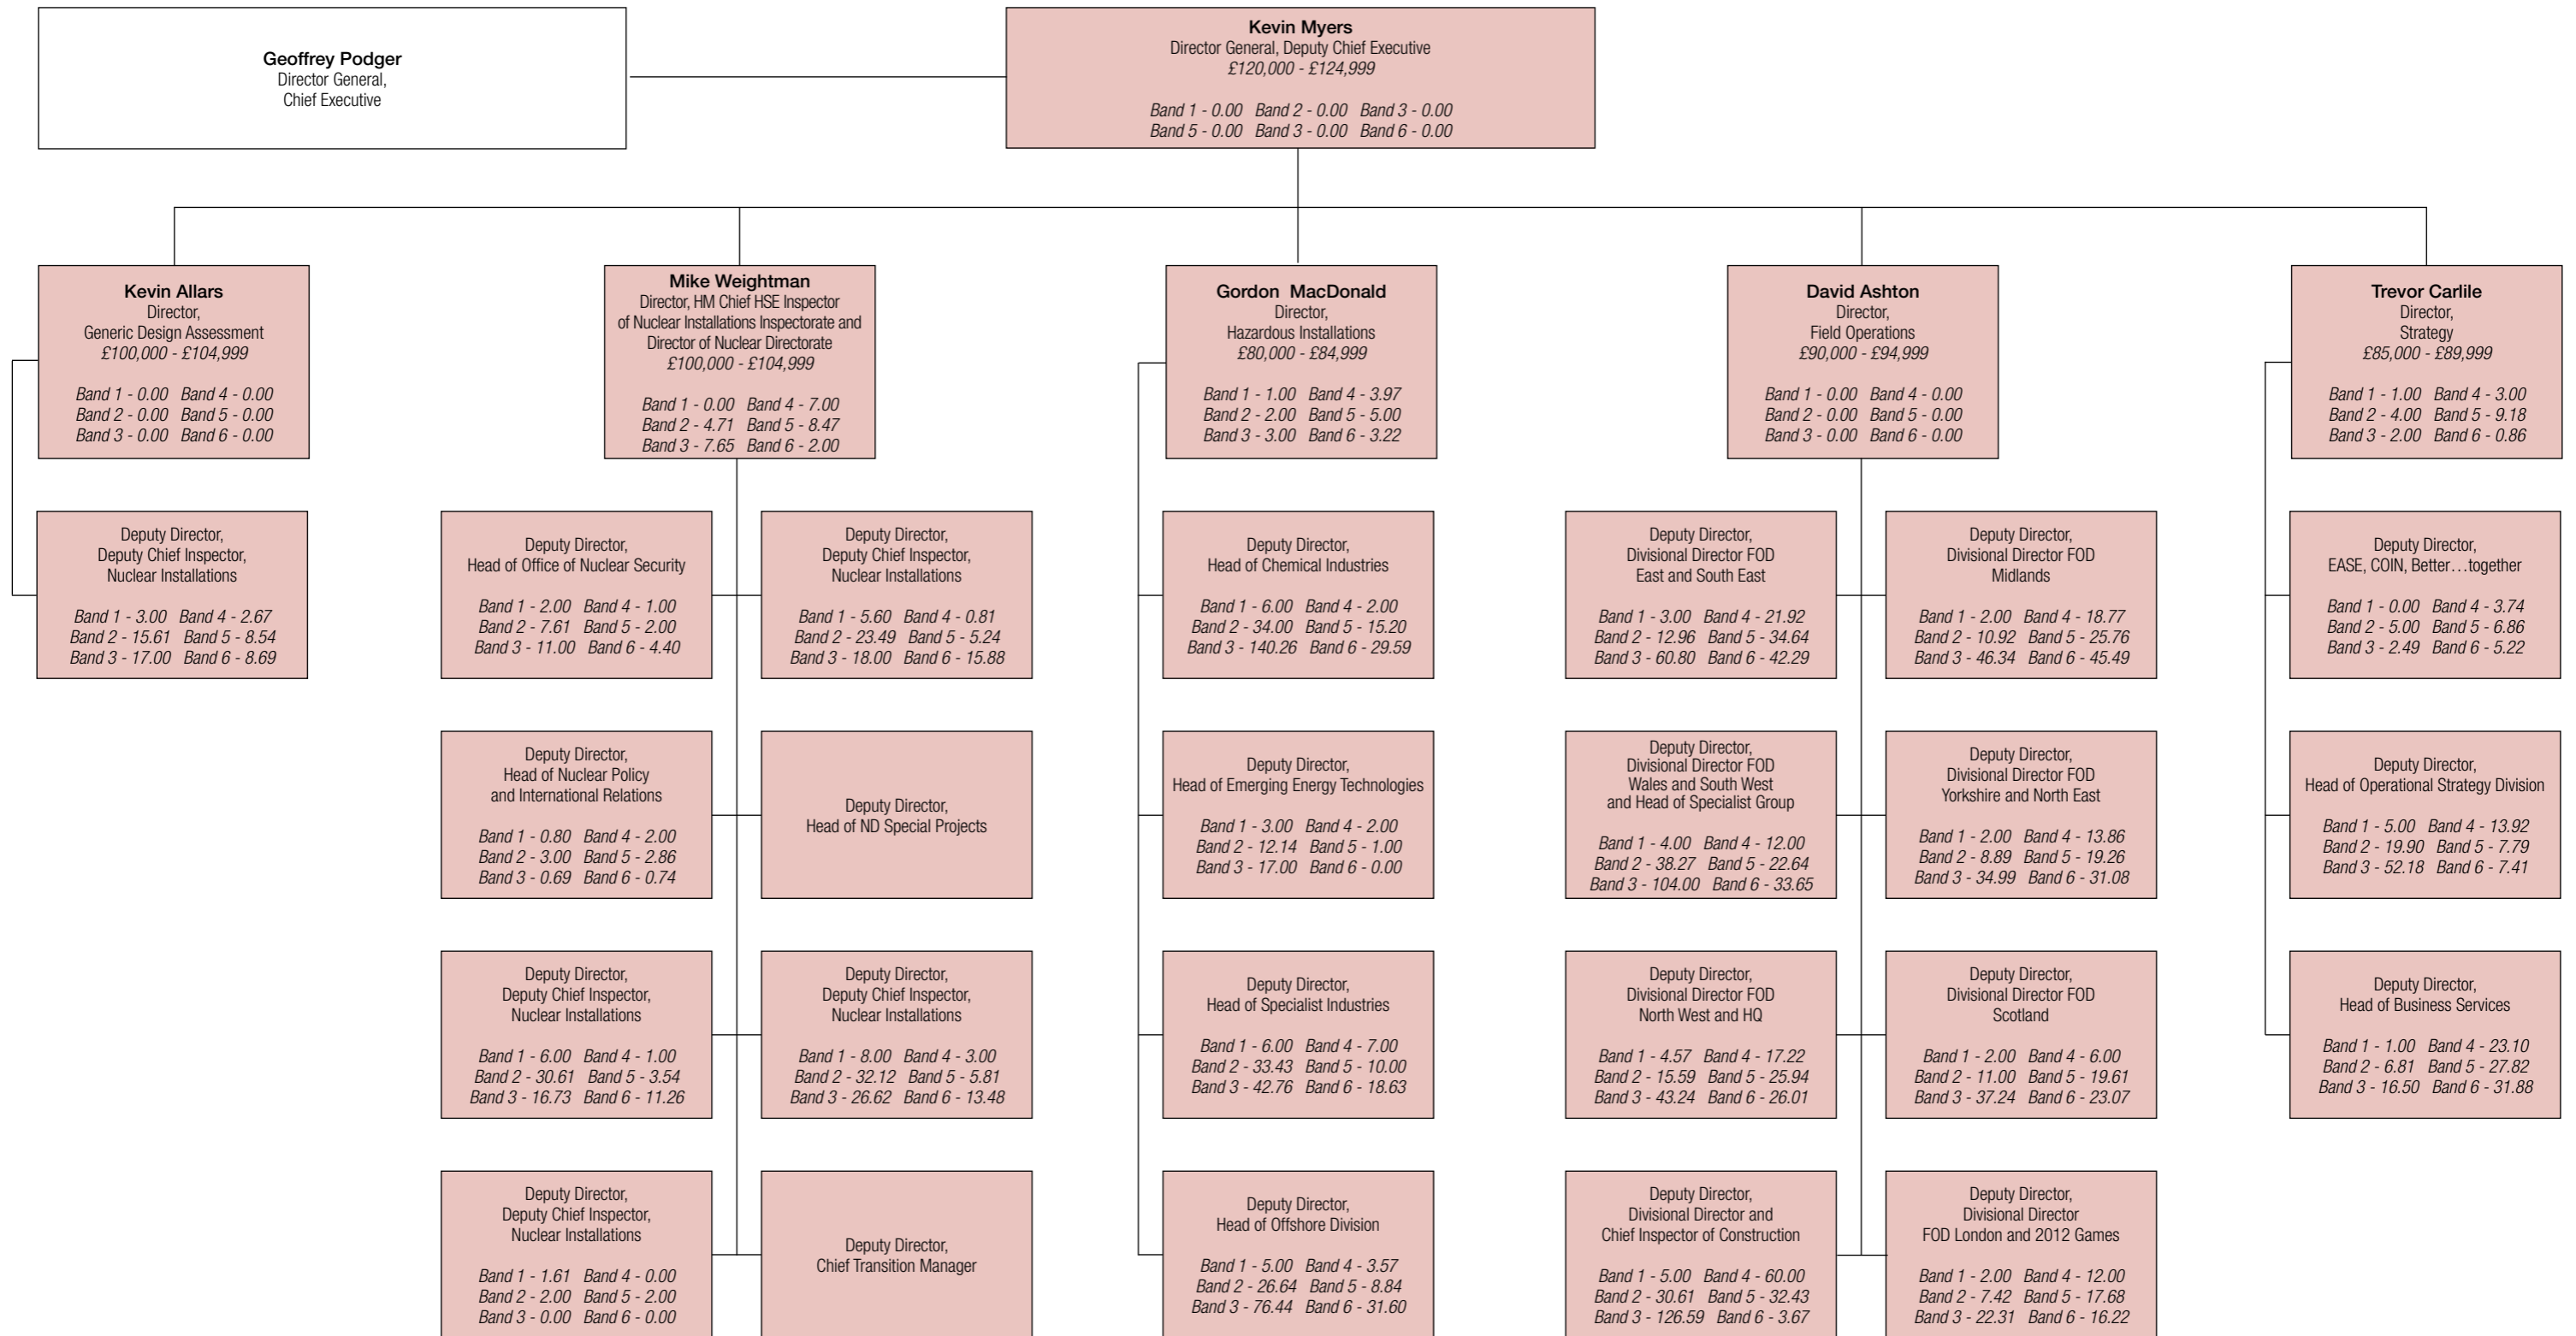

# Health and Safety Executive

30 June 2010

Total staff in group - 1158.19

HSE Job band	1	2	3	4	5	6
Civil Service equivalent	Grade 6	Grade 7	SEO	HEO	EO	AO
Standard pay range*	£54,403 - £65,525	£44,390 - £53,623	£32,344 - £41,248	£26,324 - £32,291	£21,433 - £26,753	£15,858 - £19,091

\* Please see Junior Staff Dataset for specialist grade pay ranges